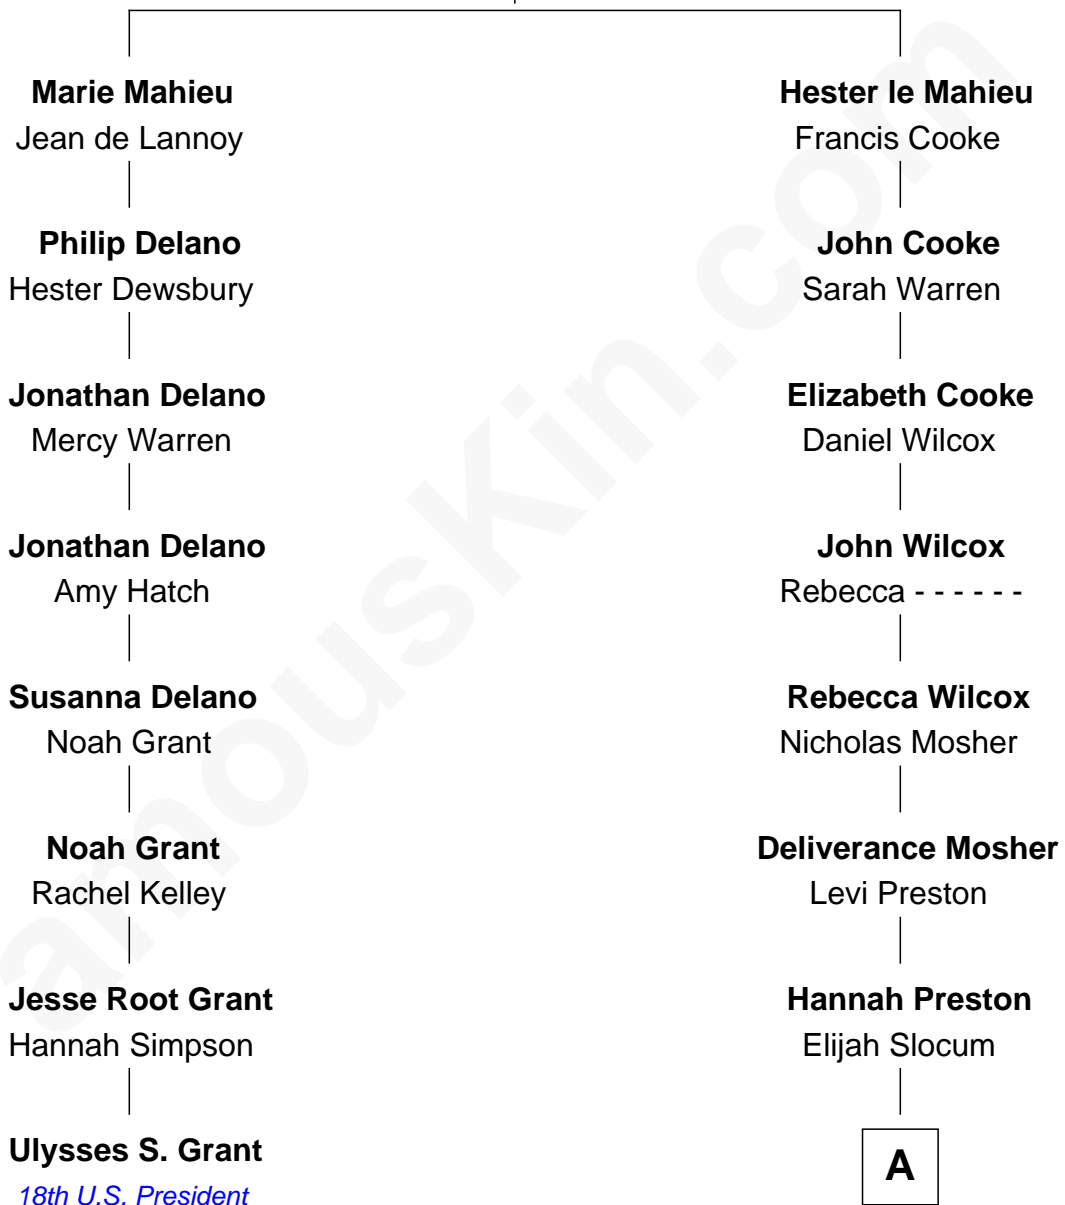

FamousKin.com
Relationship Chart of
Ulysses S. Grant
18th U.S. President

7th cousin 4 times removed of

Ann B. Davis
TV Actress

Jacques Mahieu
 Jeanne - - - - -

A

Tryphena Slocum

George Wilber

Hannah E. Wilber

Jacob Burnett Hamilton

Adeline Webster Hamilton

Frank Virgil Davis

Cassius Miles Davis

Marguerite Stott

Ann B. Davis

TV Actress