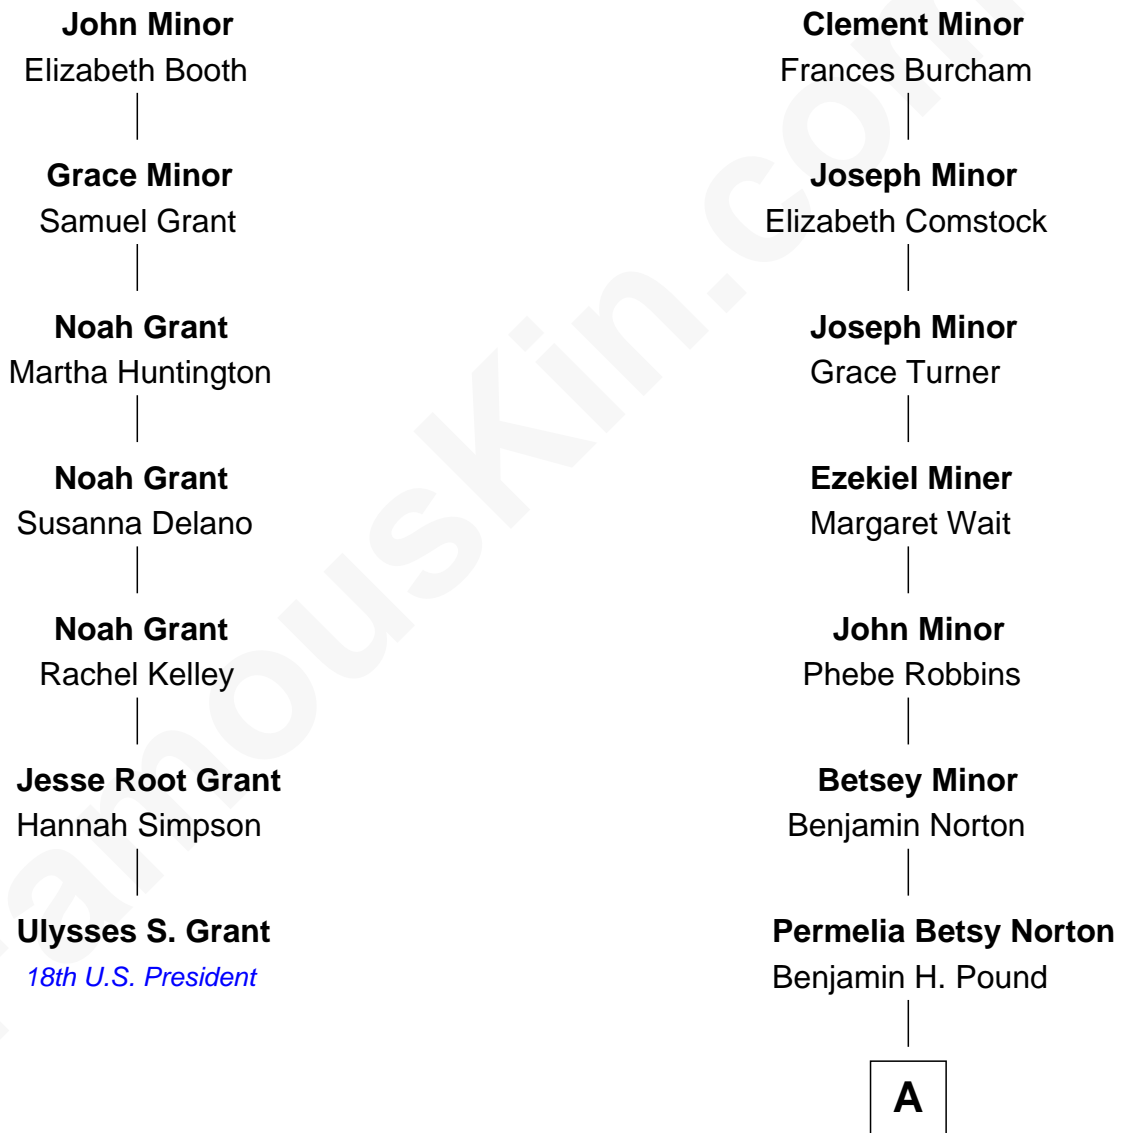

FamousKin.com Relationship Chart of

Ulysses S. Grant

18th U.S. President

6th cousin 6 times removed of

Taylor Lautner

TV and Movie Actor

Thomas Minor

Grace Palmer

A

Adaline Eva Pound

David Wesley Allen

Olive F. Allen

Frank James Nichols

Keith Francis Nichols

Wanda J. Yount

Patricia Anne Nichols