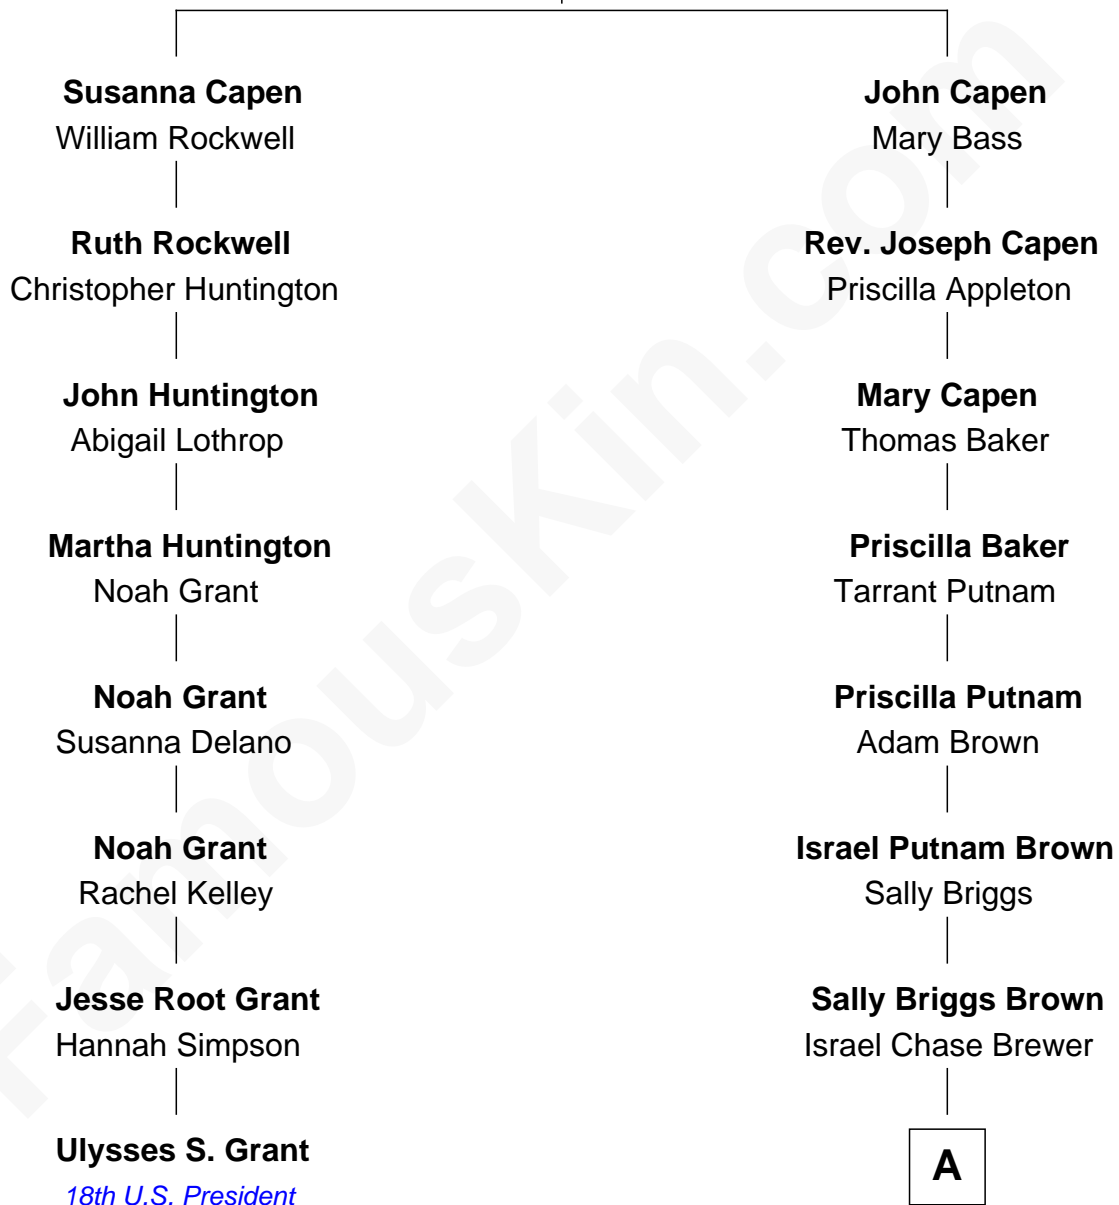

FamousKin.com Relationship Chart of

Ulysses S. Grant

18th U.S. President

7th cousin 2 times removed of

Calvin Coolidge

30th U.S. President

Bernard Capen

Joan Purchase

A

—
Sarah Almeda Brewer
Calvin Galusha Coolidge

—
Col. John Calvin Coolidge
Victoria Josephine Moor

—
Calvin Coolidge
30th U.S. President

FamousKin.com