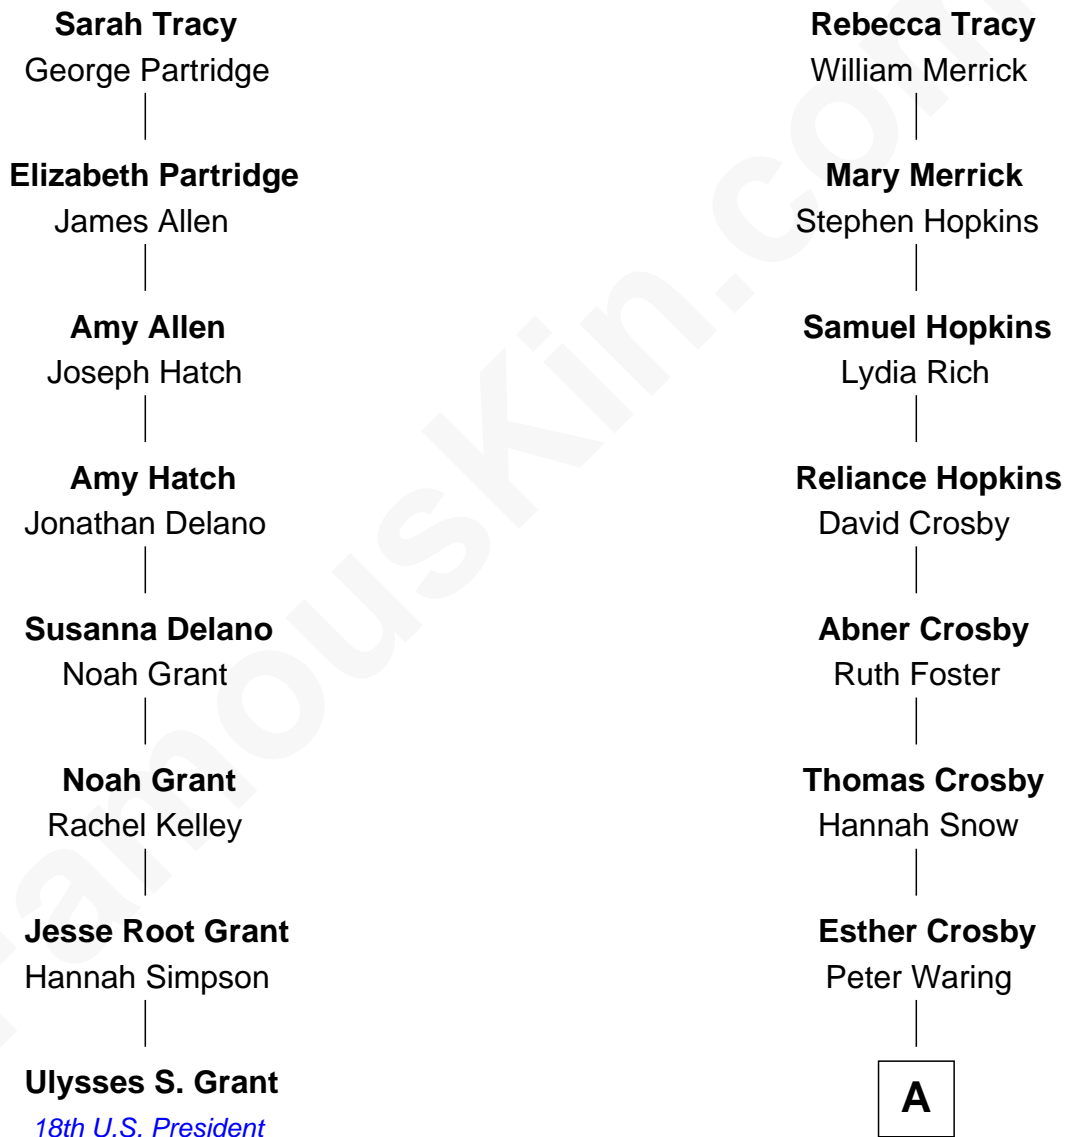

FamousKin.com Relationship Chart of

Ulysses S. Grant

18th U.S. President

7th cousin 3 times removed of

Norman Rockwell

American Artist

Stephen Tracy

Tryphosa Lee