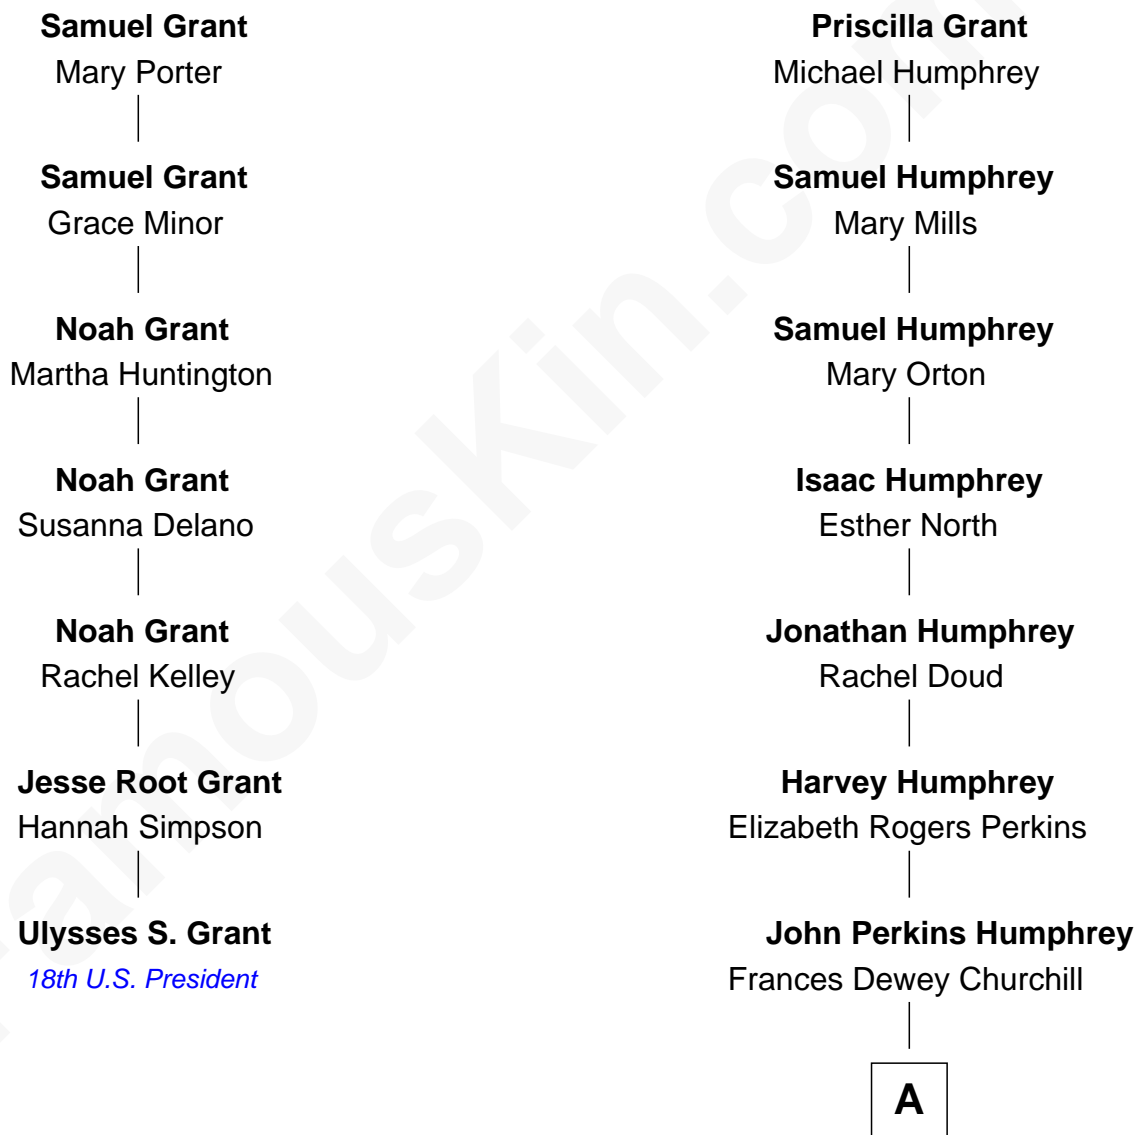

# FamousKin.com Relationship Chart of

**Ulysses S. Grant**

*18th U.S. President*

6th cousin 2 times removed of

**Humphrey Bogart**

*Movie Actor*

**Matthew Grant**

Priscilla - - - - -

**A**

**Maud Humphrey**  
Dr. Belmont Deforest Bogart

**Humphrey Bogart**  
*Movie Actor*

FamousKin.com