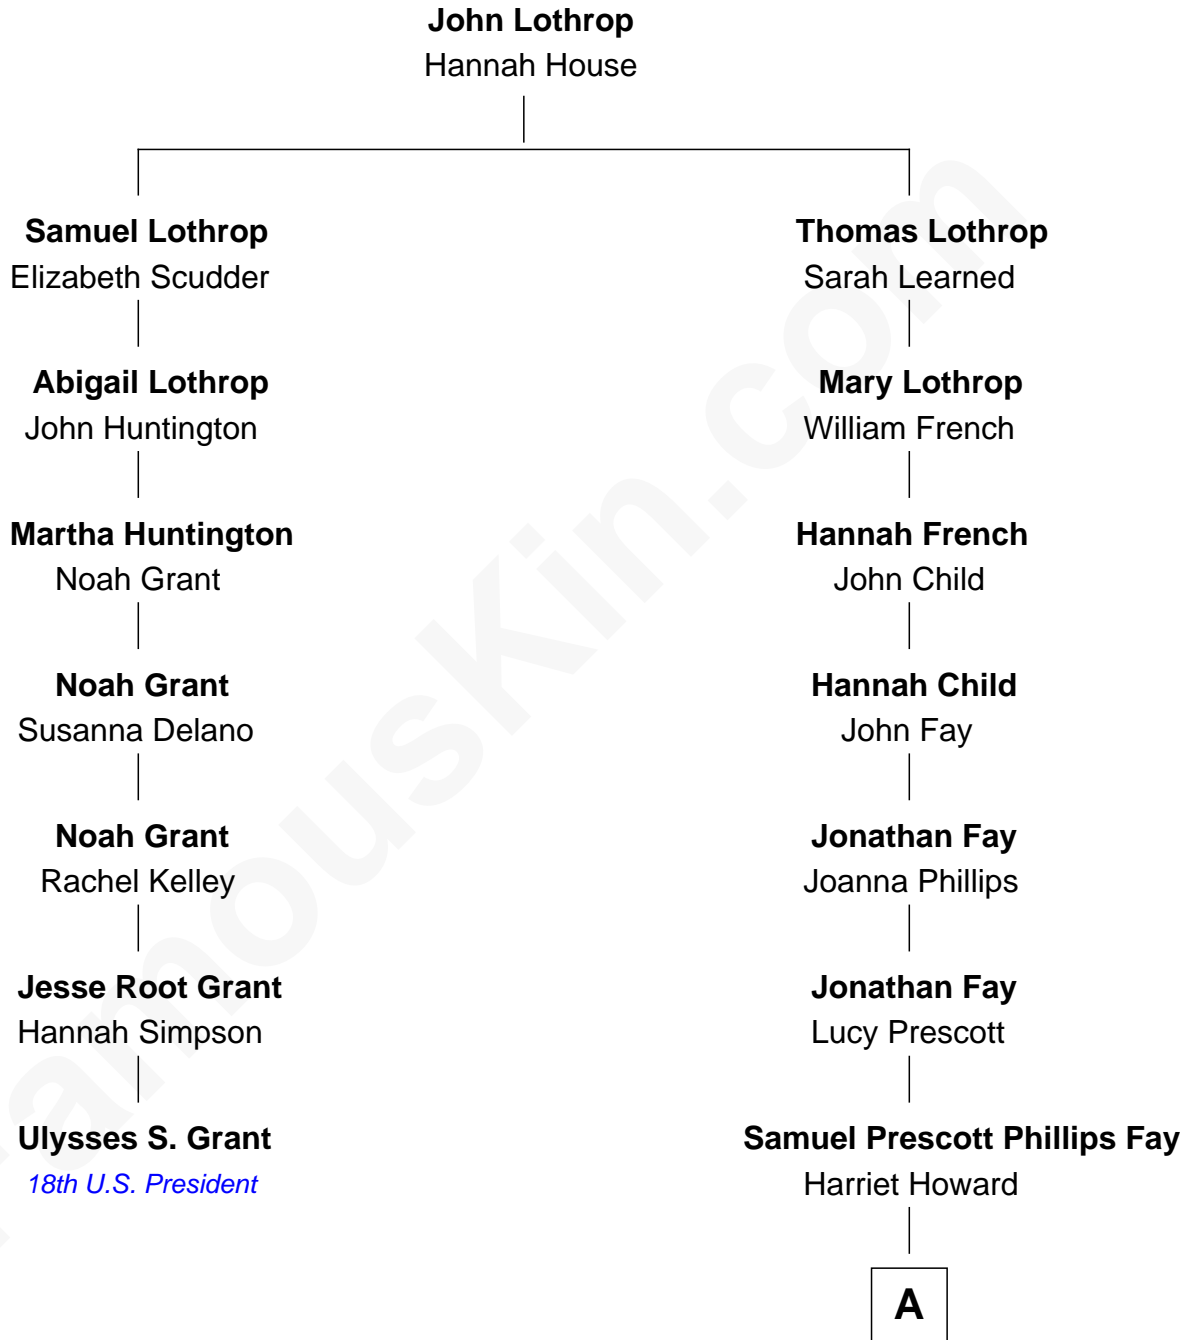

FamousKin.com
Relationship Chart of
Ulysses S. Grant
18th U.S. President

6th cousin 6 times removed of
Jeb Bush
43rd Governor of Florida

A

Samuel Howard Fay
Susan Montfort Shellman

Harriet Eleanor Fay
Rev. James Smith Bush

Samuel Prescott Bush
Flora Sheldon

Prescott Sheldon Bush
Dorothy Wear Walker

George Herbert Walker Bush
Barbara Pierce

Jeb Bush
43rd Governor of Florida

FamousKin.com