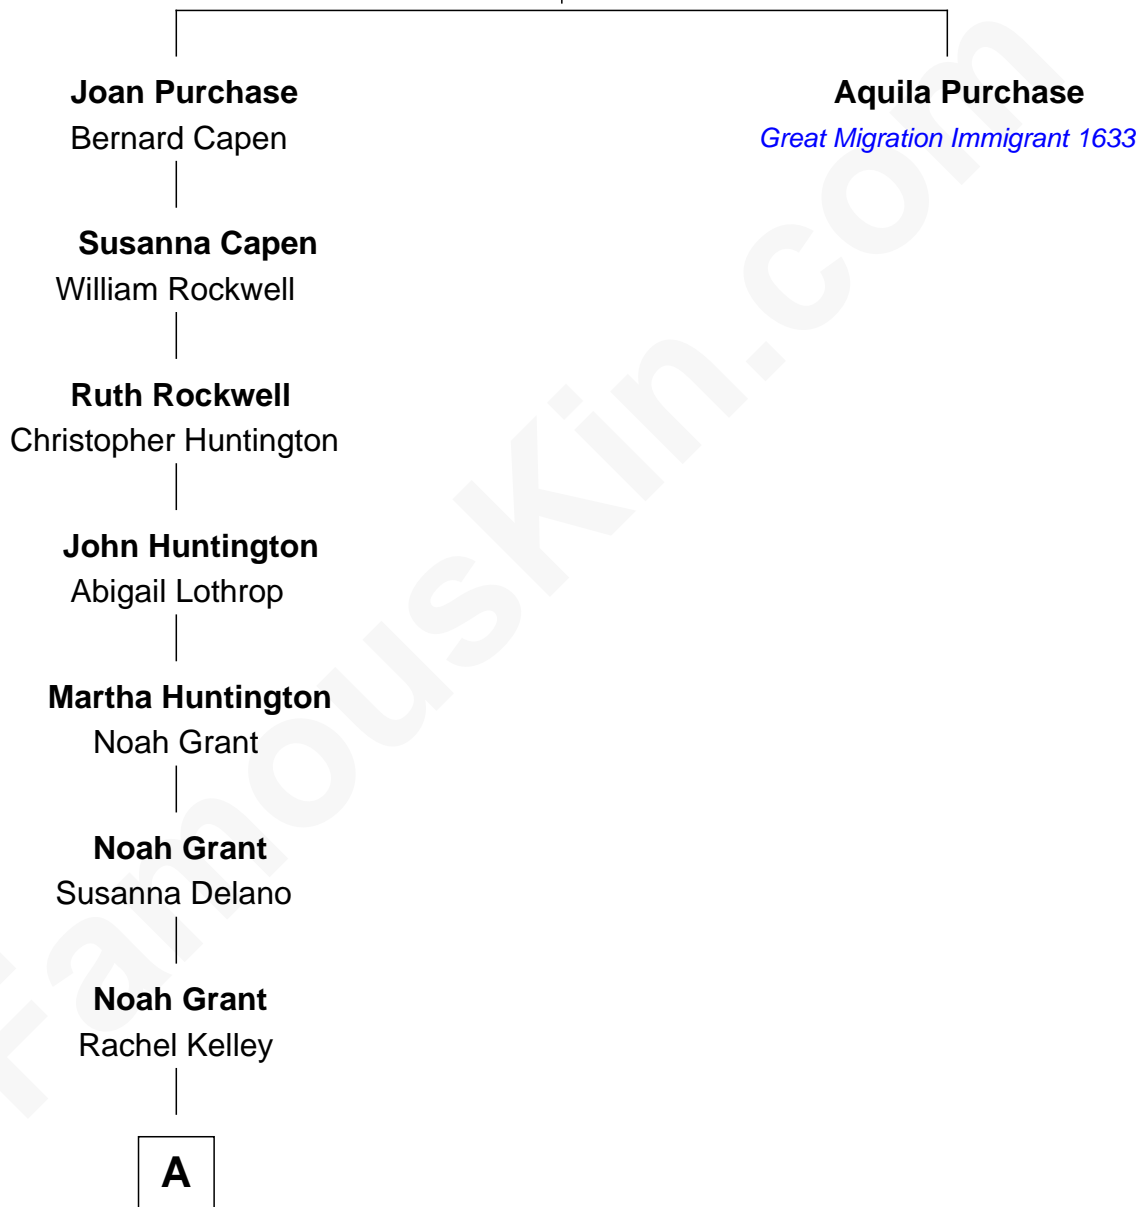

FamousKin.com Relationship Chart of

Ulysses S. Grant

18th U.S. President

6th great-grandnephew of

Aquila Purchase

(c1589 - 1633) Great Migration Immigrant 1633

Oliver Purchase

Thomasine Harris

A

|
Jesse Root Grant
Hannah Simpson

|
Ulysses S. Grant
18th U.S. President

FamousKin.com