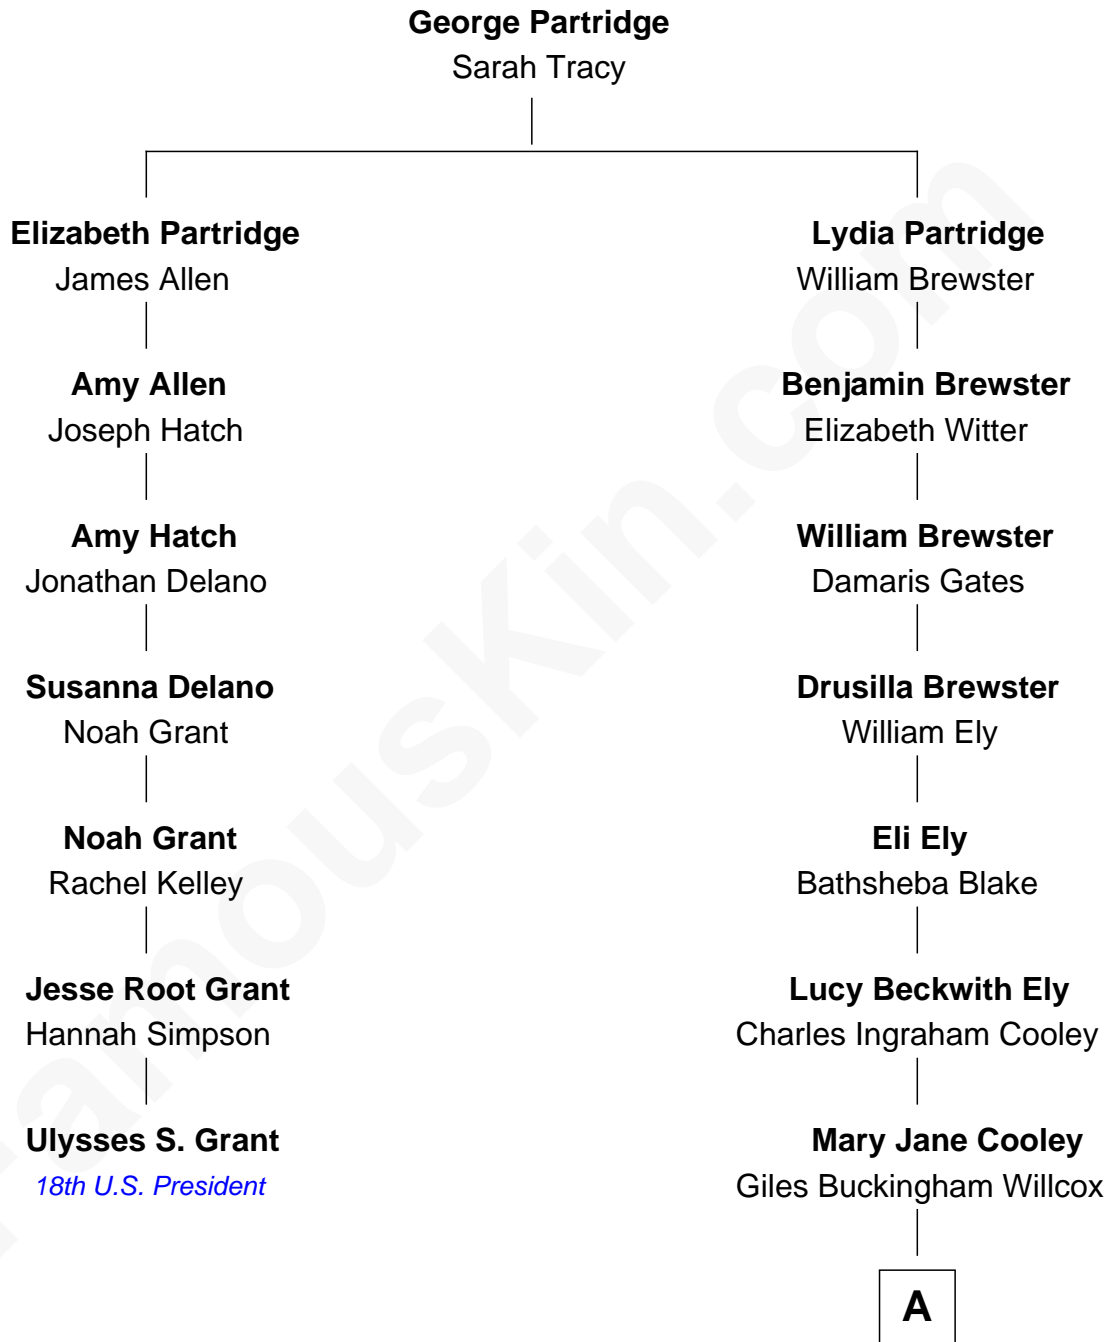

FamousKin.com
Relationship Chart of
Ulysses S. Grant
18th U.S. President

6th cousin 4 times removed of
Andrew Shue
TV Actor

A

Harriet Grace Brewster Willcox

Alexander Hunter Gunn

Mary Brewster Gunn

Adoniram Judson Wells

Anne Brewster Wells

James William Shue

Andrew Shue

TV Actor