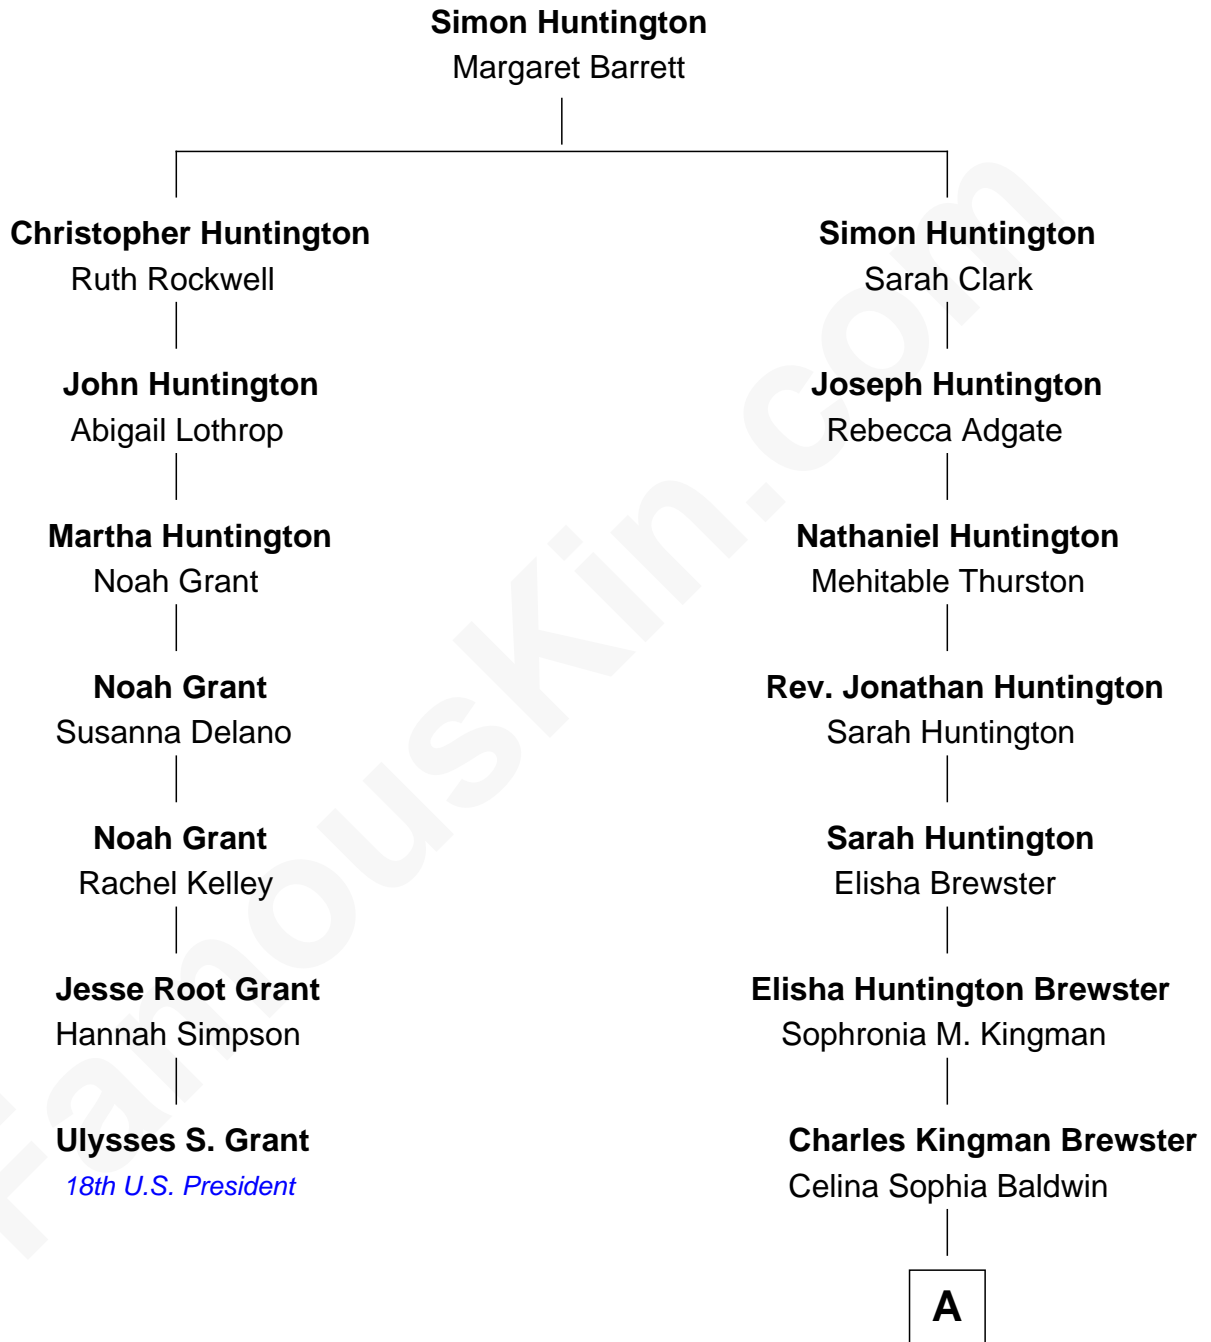

# FamousKin.com Relationship Chart of

**Ulysses S. Grant**

*18th U.S. President*

6th cousin 4 times removed of

**Jordana Brewster**

*TV and Movie Actress*

A

Kingman Brewster  
Florence Foster Besse

Kingman Brewster  
Mary Louise Phillips

Alden Brewster  
Maria João Leão de Sousa

Jordana Brewster  
*TV and Movie Actress*