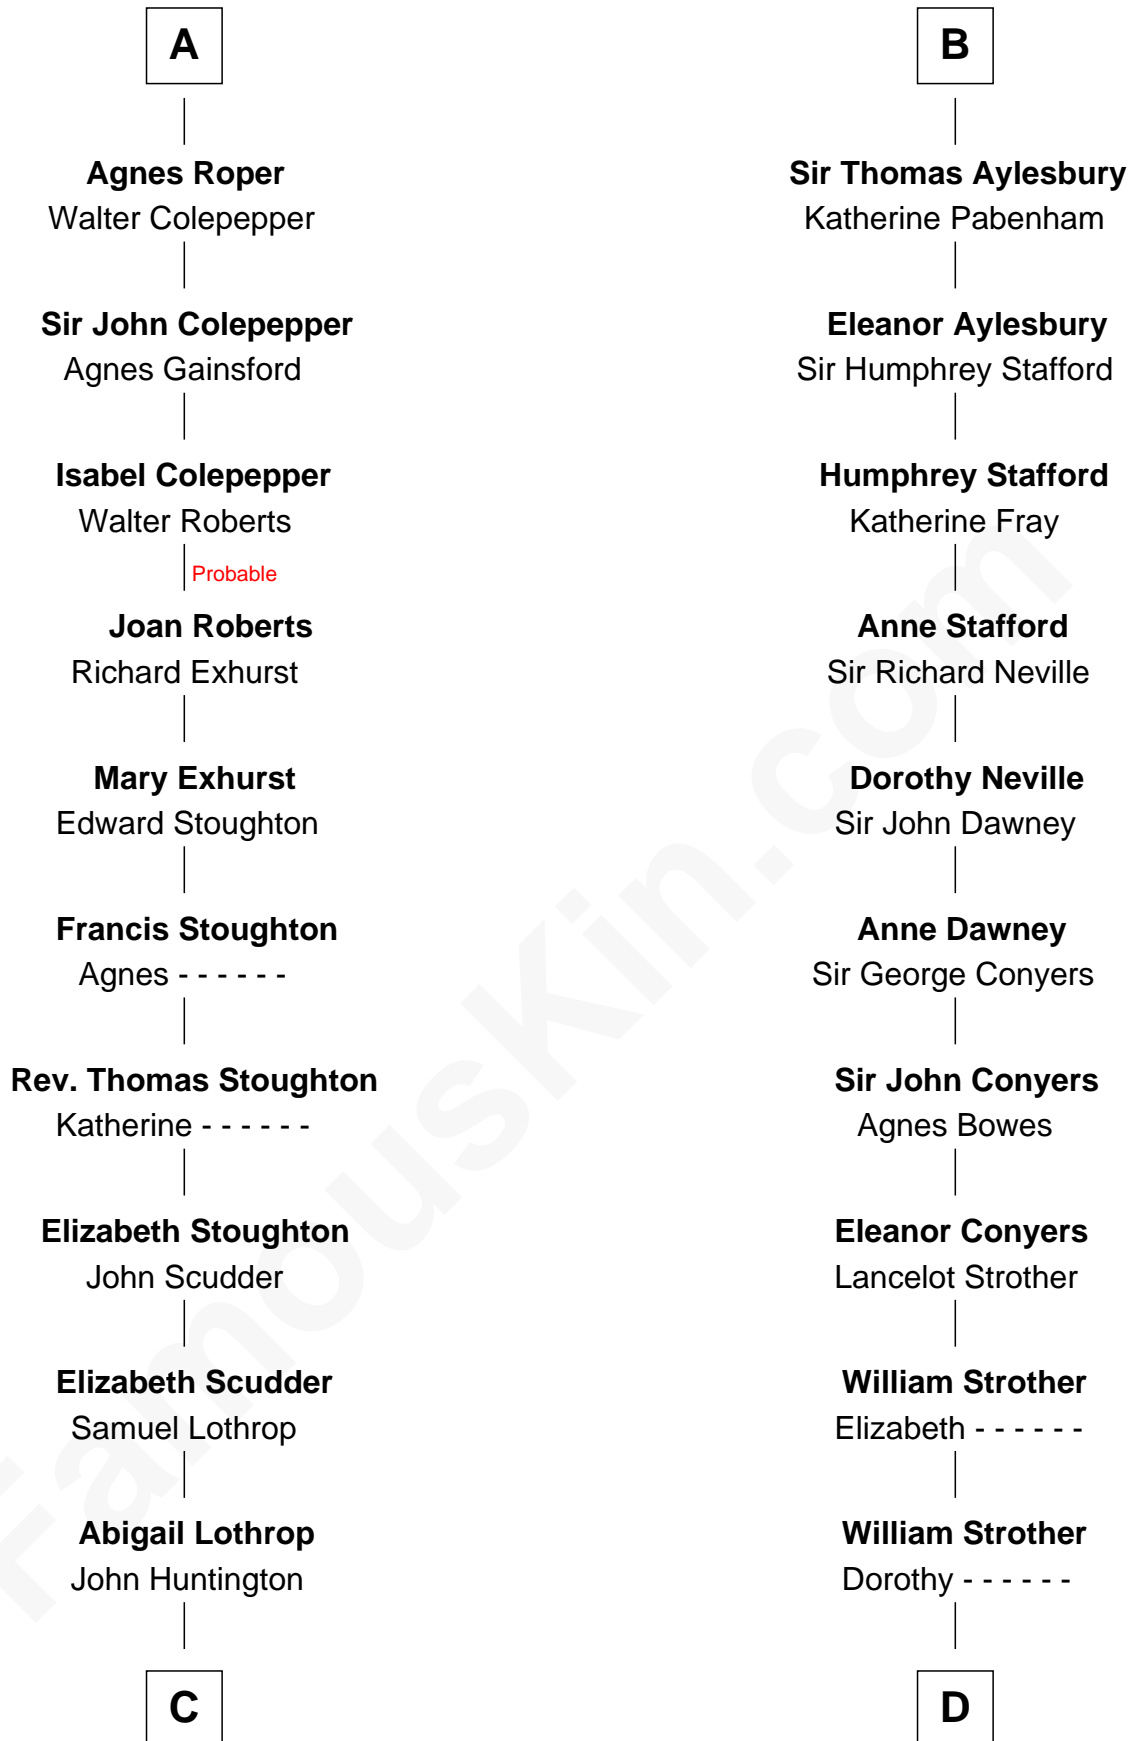

FamousKin.com Relationship Chart of

Ulysses S. Grant

18th U.S. President

21st cousin of

Zachary Taylor

12th U.S. President

William de Huntingfield

Isabel FitzWilliam

C

Martha Huntington

Noah Grant

Noah Grant

Susanna Delano

Noah Grant

Rachel Kelley

Jesse Root Grant

Hannah Simpson

Ulysses S. Grant

18th U.S. President

D

William Strother

Margaret Thornton

Francis Strother

Susannah Dabney

William Strother

Sarah Bayly

Sarah Dabney Strother

Col. Richard Taylor

Zachary Taylor

12th U.S. President