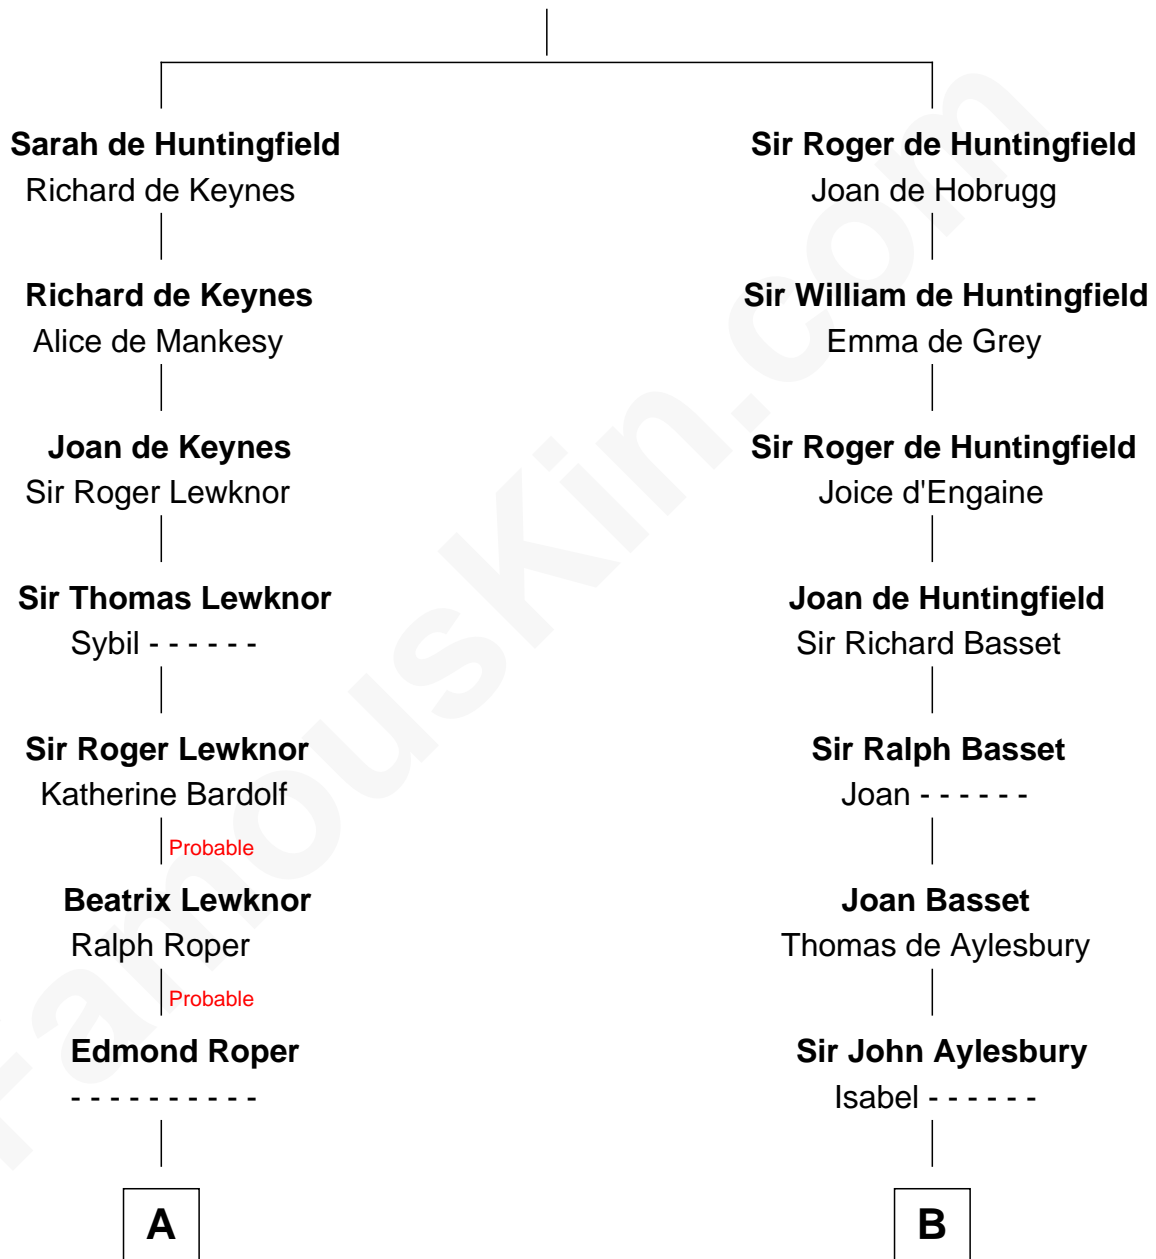

FamousKin.com Relationship Chart of

Ulysses S. Grant

18th U.S. President

21st cousin of

Zachary Taylor

12th U.S. President

William de Huntingfield

Isabel FitzWilliam

C

Martha Huntington

Noah Grant

Noah Grant

Susanna Delano

Noah Grant

Rachel Kelley

Jesse Root Grant

Hannah Simpson

Ulysses S. Grant

18th U.S. President

D

William Strother

Margaret Thornton

Francis Strother

Susannah Dabney

William Strother

Sarah Bayly

Sarah Dabney Strother

Col. Richard Taylor

Zachary Taylor

12th U.S. President