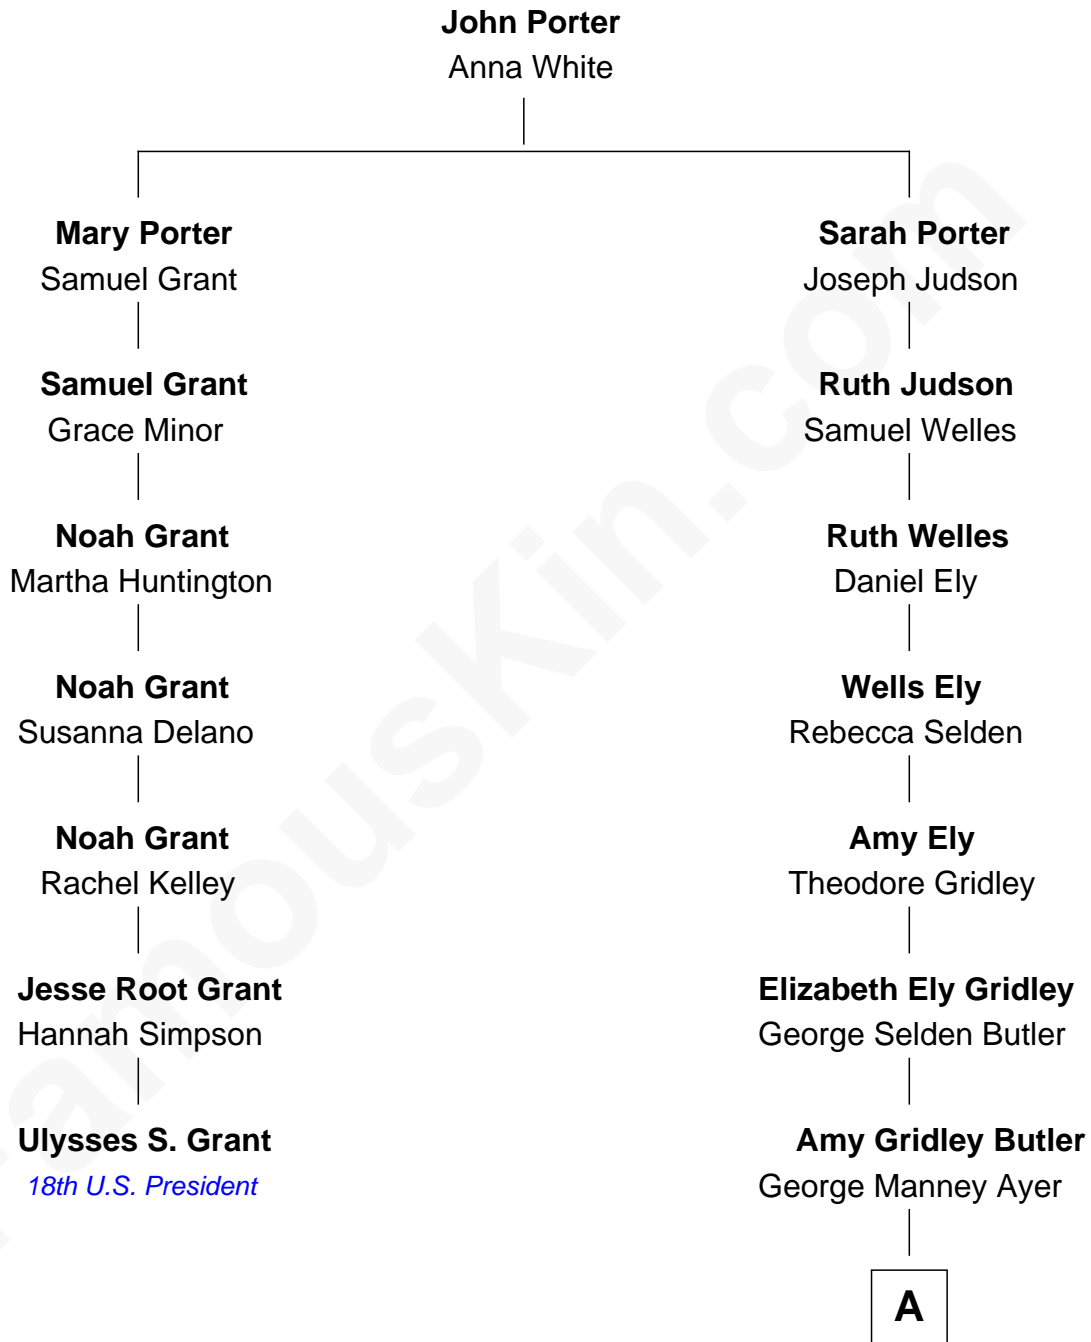

FamousKin.com
Relationship Chart of
Ulysses S. Grant
18th U.S. President

6th cousin 3 times removed of
Gerald Ford
38th U.S. President

A

—
Adele Augusta Ayer
Levi Addison Gardner

—
Dorothy Ayer Gardner
Leslie Lynch King

—
Gerald Ford
38th U.S. President

FamousKin.com