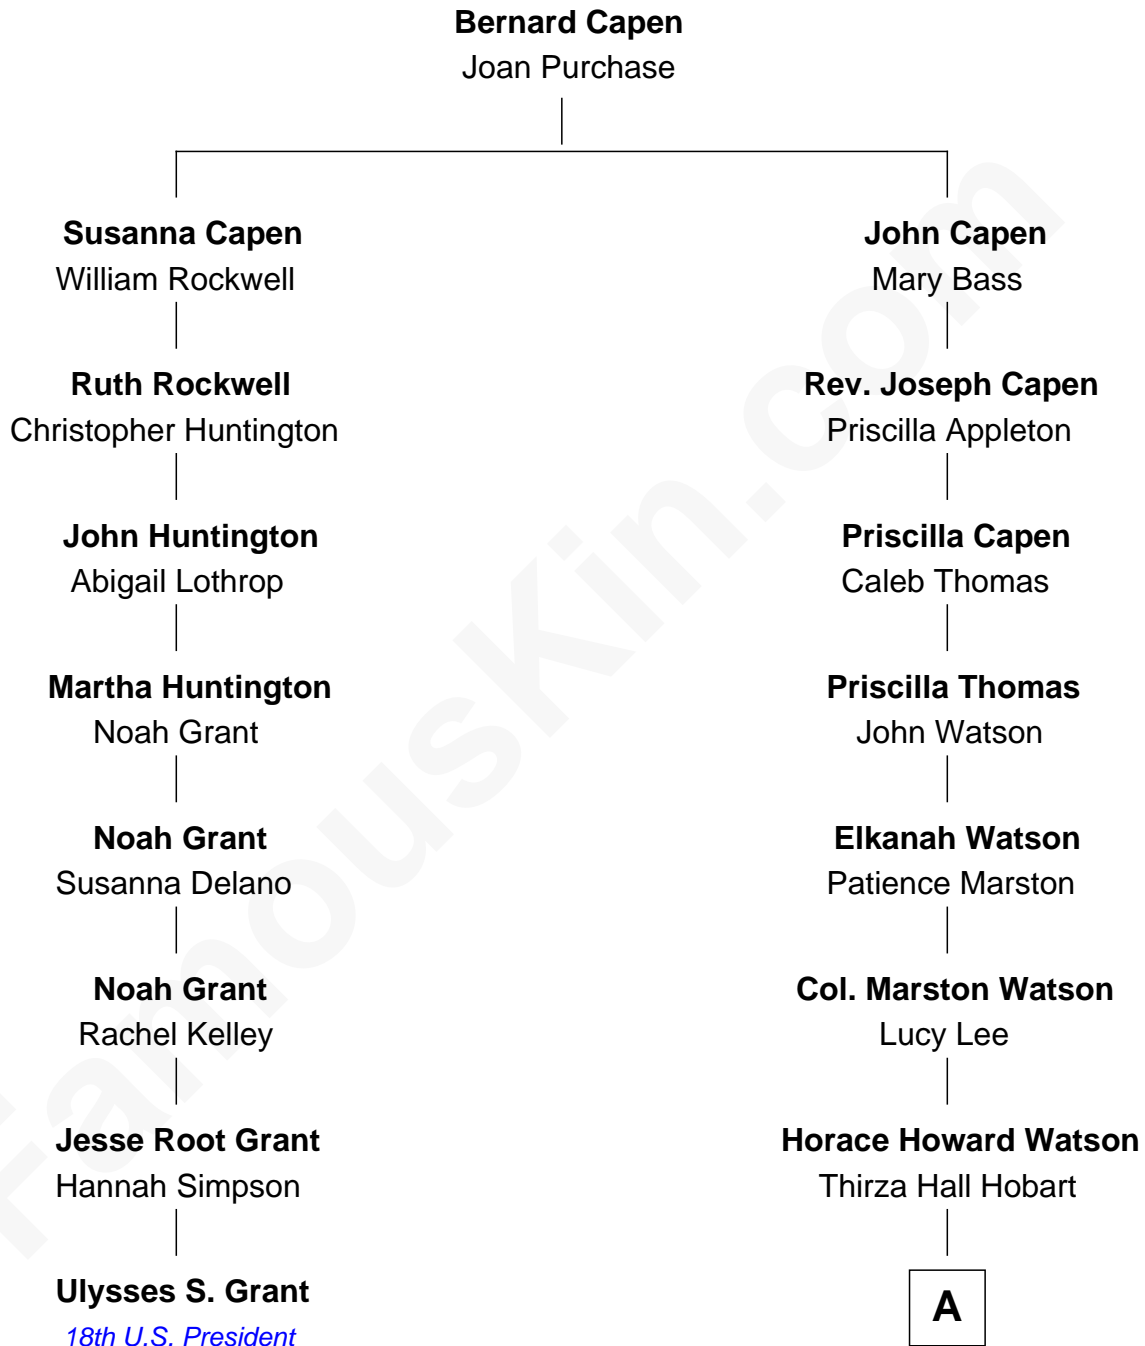

**FamousKin.com**  
**Relationship Chart of**  
**Ulysses S. Grant**  
*18th U.S. President*

7th cousin 5 times removed of

**John Cena**  
*Movie Actor and WWE Pro Wrestler*

**A**

**Agnes Lee Watson**

Charles Nichols

**Charles H. Nichols**

Martha Emma Dix

**Charles Nichols**

Julia Ellen Skelton

**Natalie Nichols**

Ulysses John Lupien

**Carol Frances Lupien**

John Joseph Cena