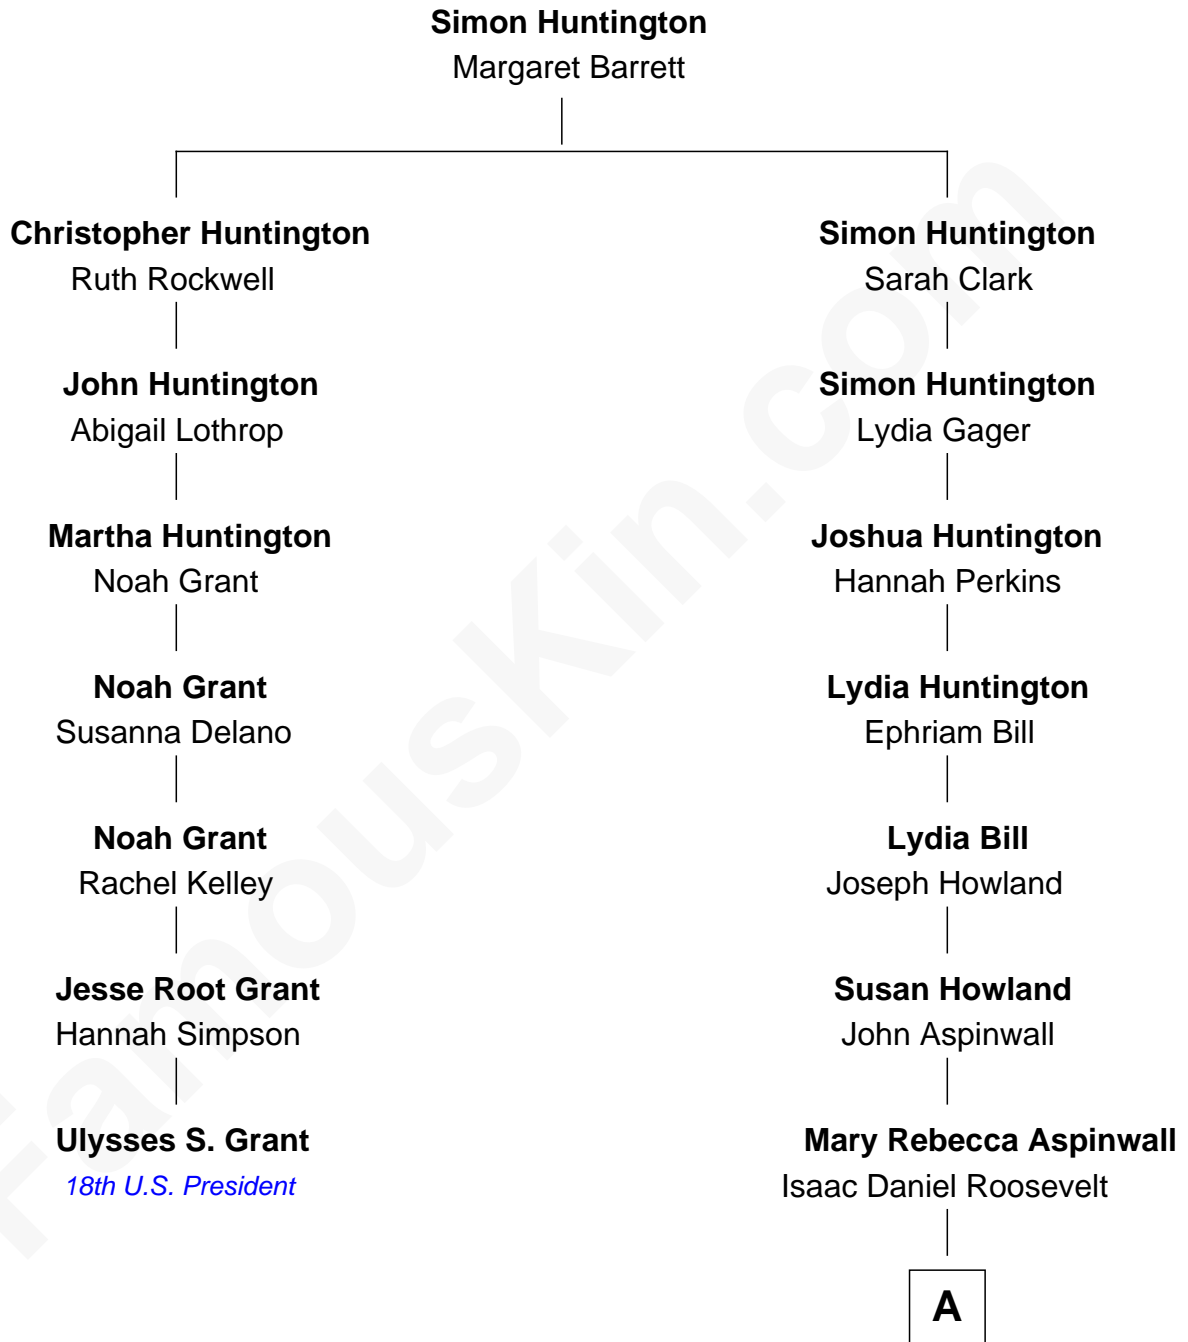

# FamousKin.com Relationship Chart of

**Ulysses S. Grant**

*18th U.S. President*

6th cousin 2 times removed of

**Franklin D. Roosevelt**

*32nd U.S. President*

**A**

|  
**James Roosevelt**

Sara Delano

|  
**Franklin D. Roosevelt**

*32nd U.S. President*

FamousKin.com