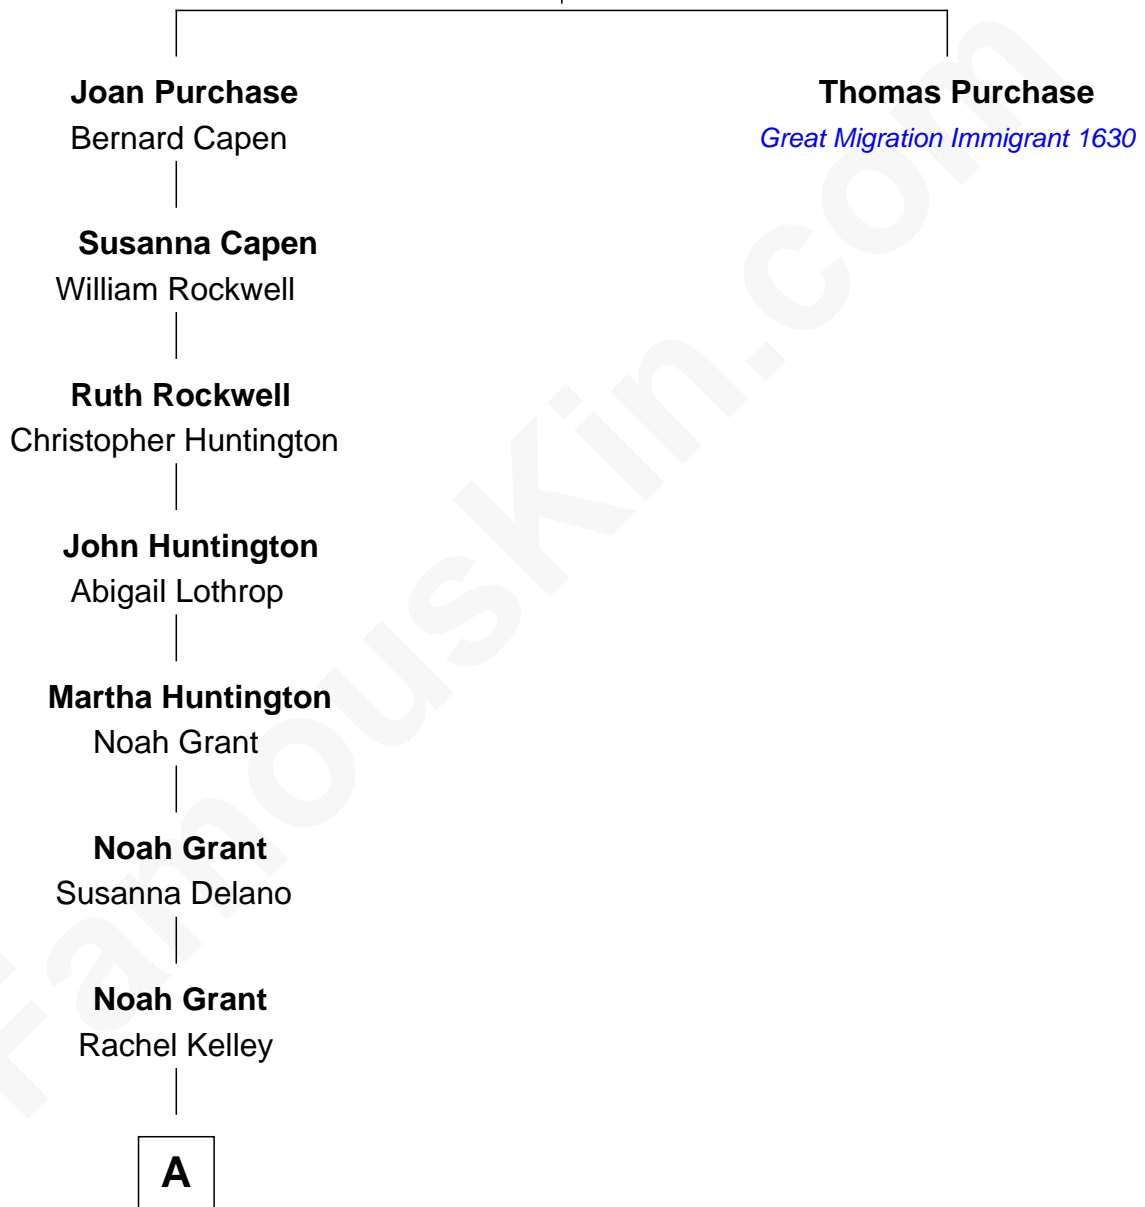

FamousKin.com Relationship Chart of

Ulysses S. Grant

18th U.S. President

6th great-grandnephew of

Thomas Purchase

(c1577 - 1678) Great Migration Immigrant 1630

Oliver Purchase

Thomasine Harris

A

—
Jesse Root Grant

Hannah Simpson

—
Ulysses S. Grant

18th U.S. President

FamousKin.com