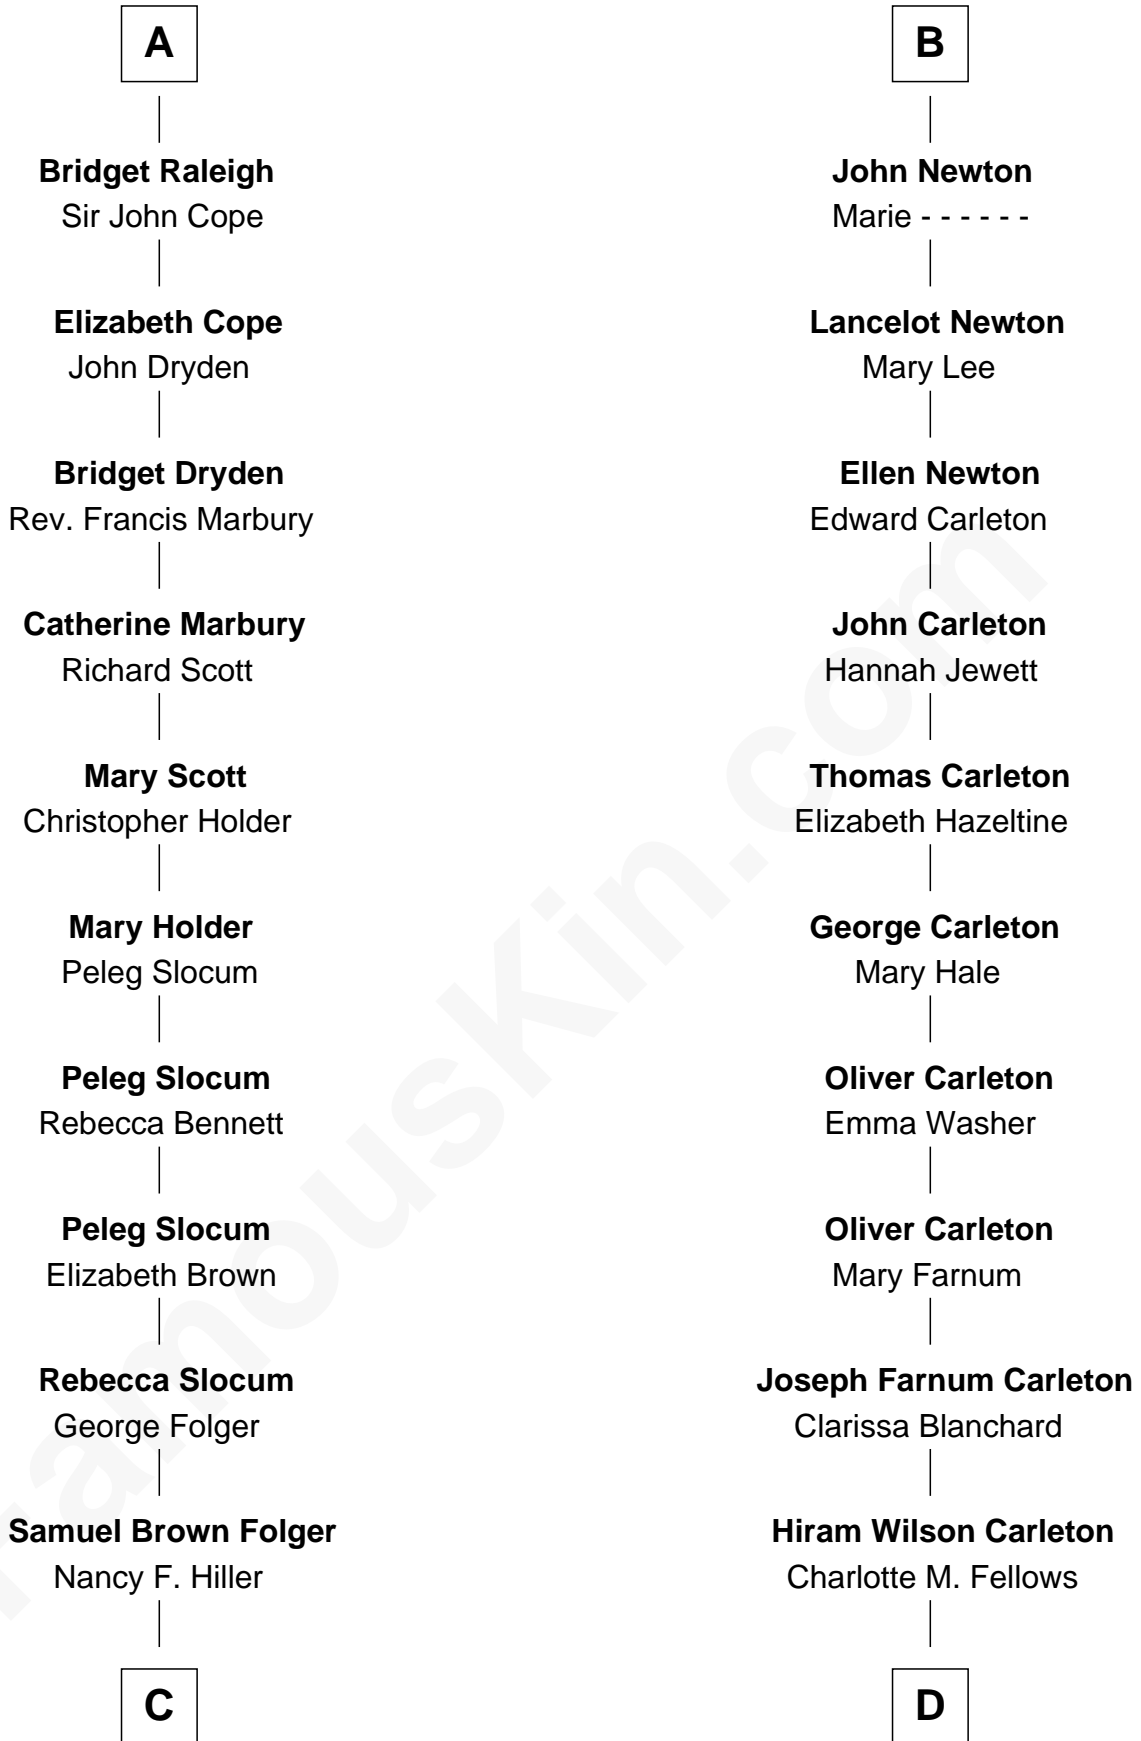

## Relationship Chart of

### Henry Clay Folger

*Founder of Folger Shakespeare Library and Chairman of Standard Oil*

18th cousin 2 times removed of

**Mickey Rourke**

*Movie Actor*

**Edmund Fitzalan**

Alice de Warenne

**C**

**Henry Clay Folger**  
Eliza Jane Clark

**Henry Clay Folger**  
*Chairman of Standard Oil*

**D**

**Joseph Clinton Carleton**  
Maud Alice Fitts

**Hazel May Carleton**  
Leonard Ernest Cameron

**Annette Elizabeth Cameron**  
Philip Andrew Rourke

**Mickey Rourke**  
*Movie Actor*