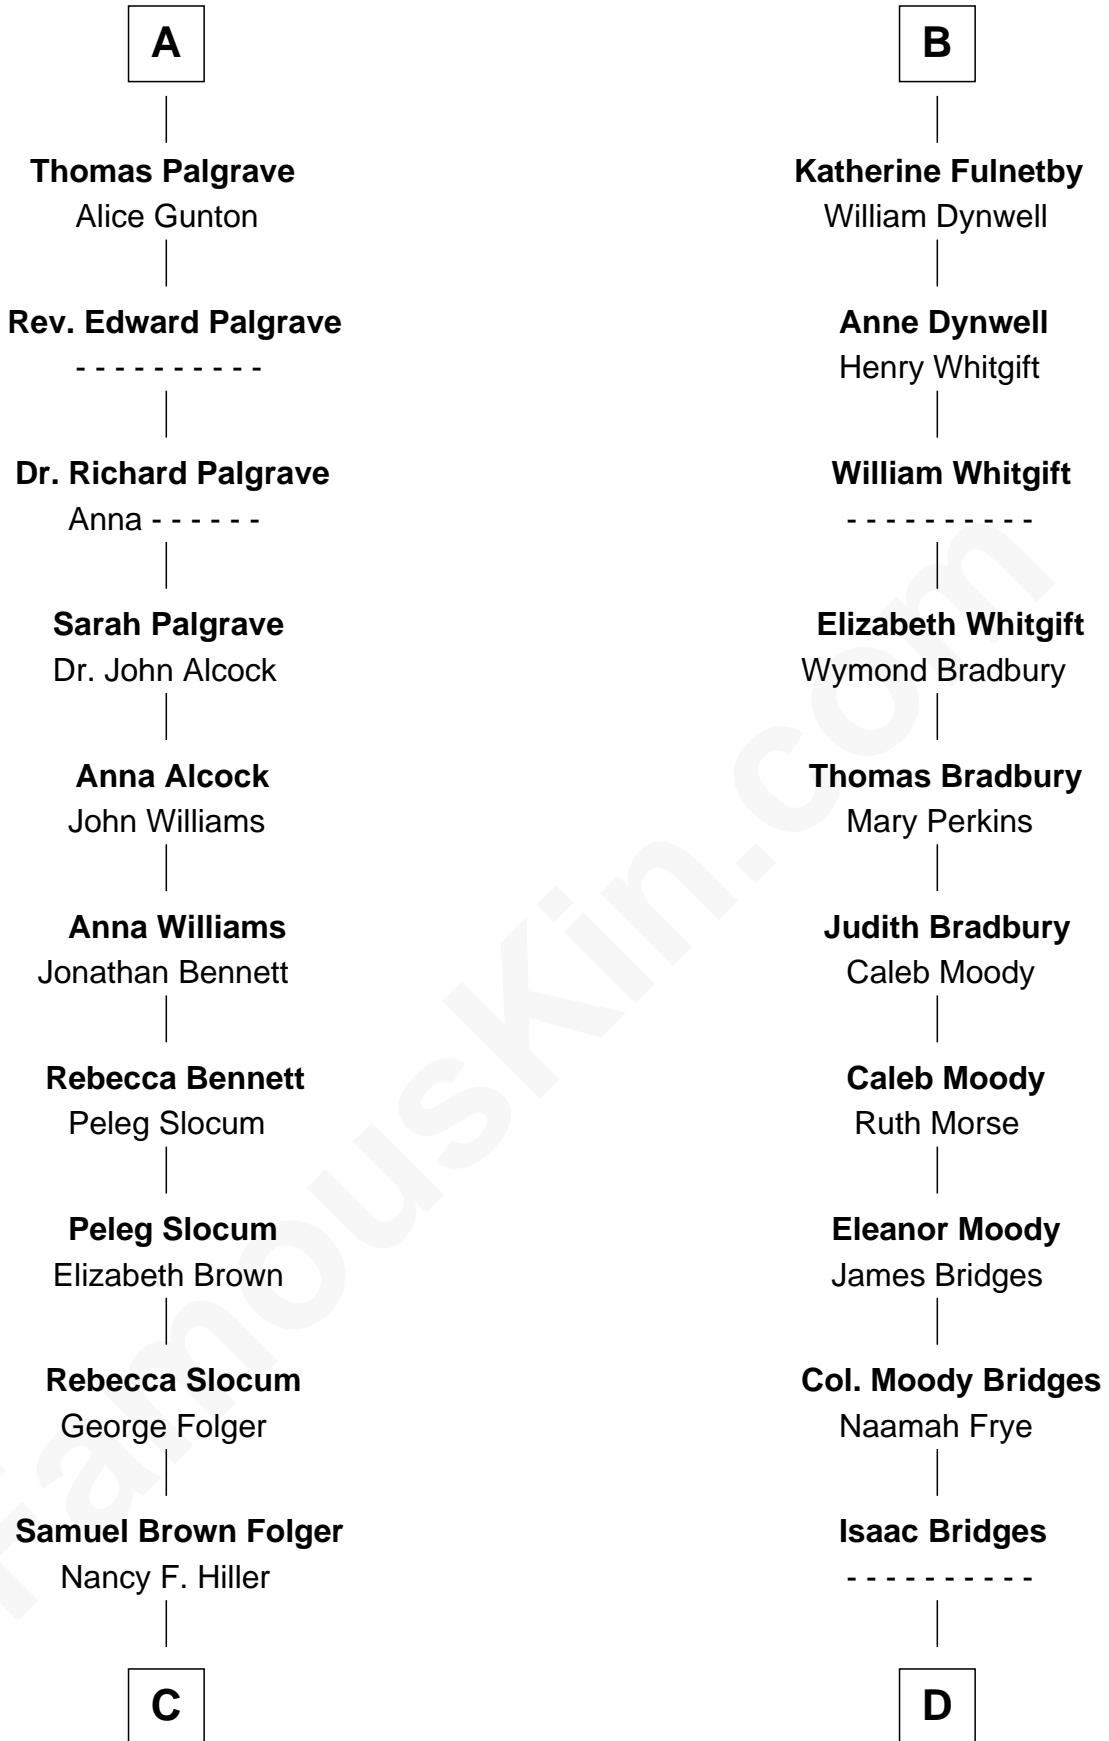

FamousKin.com

Relationship Chart of

Henry Clay Folger

Founder of Folger Shakespeare Library and Chairman of Standard Oil

18th cousin 3 times removed of

Owen Brewster

54th Governor of Maine

Henry Plantagenet
Maud de Chaworth

John de Mowbray

John de Mowbray

Elizabeth de Segrave

Eleanor de Mowbray

John de Welles

Eudo de Welles

Maud de Greystoke

Sir Lionel de Welles

Joan de Waterton

Margaret de Welles

Sir Thomas Dymoke

Jane Dymoke

John Fulnetby

B

C

Henry Clay Folger

Owen W. Bridges

Lydia A. -----

Carrie S. Bridges

William Edmund Brewster

Owen Brewster

54th Governor of Maine

FamousKin.com