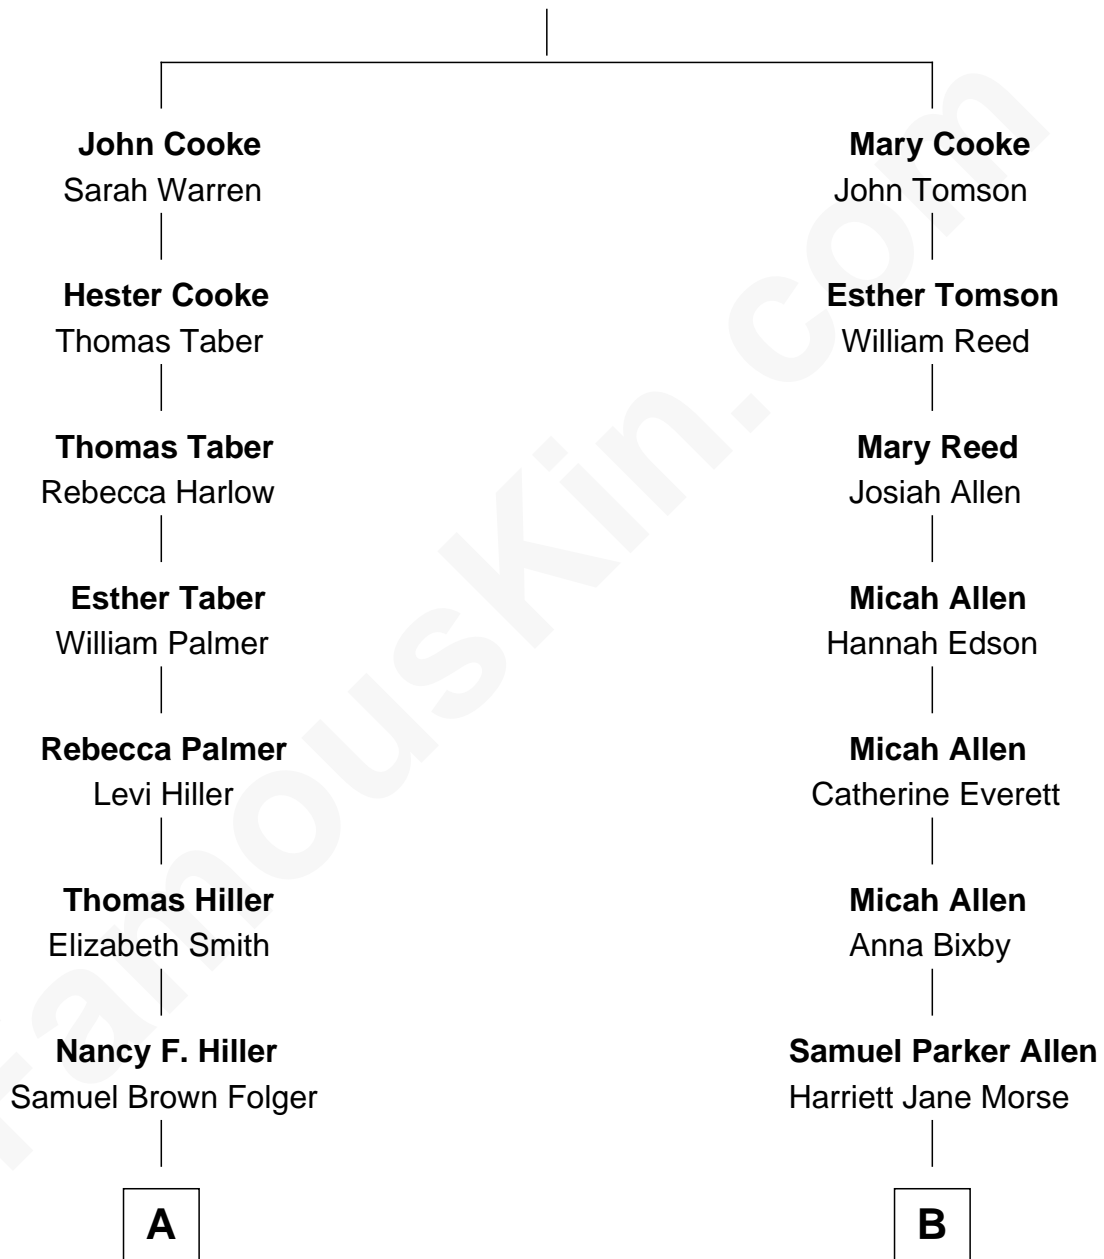

FamousKin.com

Relationship Chart of

Henry Clay Folger

Founder of Folger Shakespeare Library and Chairman of Standard Oil

8th cousin 2 times removed of

Story Musgrave
NASA Astronaut

Francis Cooke
Hester le Mahieu

A

Henry Clay Folger

Eliza Jane Clark

Henry Clay Folger

Chairman of Standard Oil

B

Harriett Ann Allen

Dr. Charles Burnham Porter

Edith Elise Porter

Dr. Percy B. Musgrave

Percy Musgrave

Marguerite Swann

Story Musgrave

NASA Astronaut

FamousKin.com