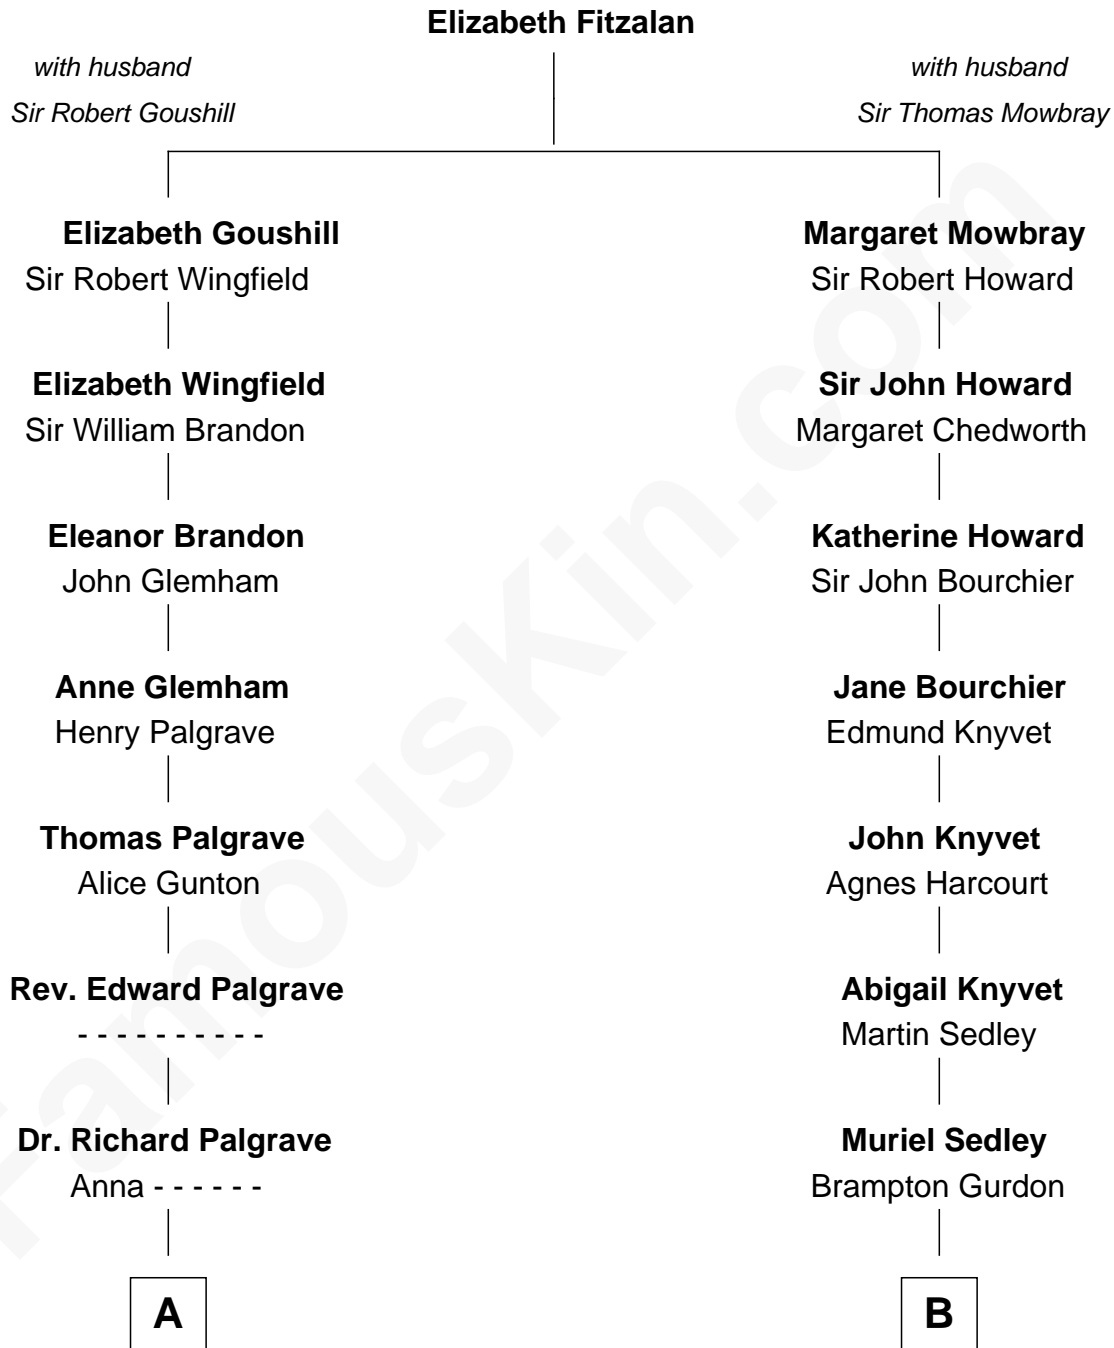

## Relationship Chart of

### Henry Clay Folger

*Founder of Folger Shakespeare Library and Chairman of Standard Oil*

15th cousin 3 times removed of

**Story Musgrave**  
NASA Astronaut

**C**

—  
**Marguerite Swann**

Percy Musgrave

—  
**Story Musgrave**

*NASA Astronaut*

FamousKin.com