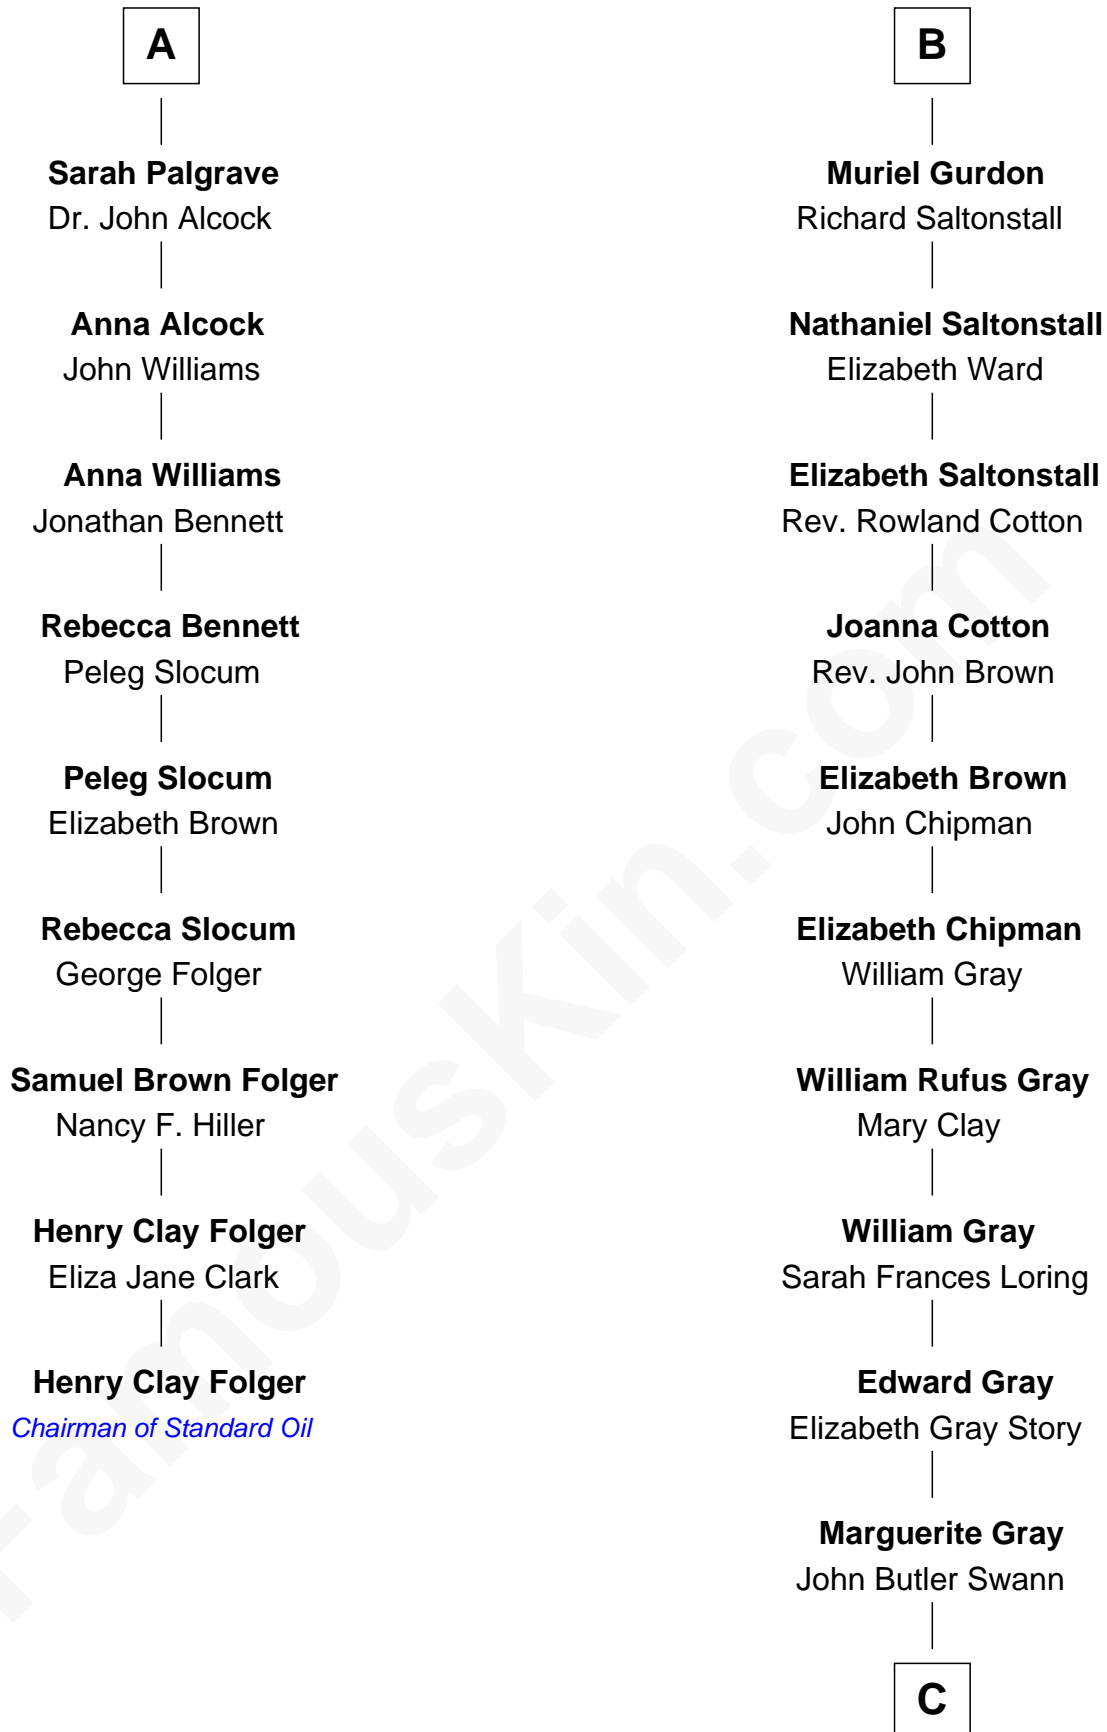

## Relationship Chart of

### Henry Clay Folger

*Founder of Folger Shakespeare Library and Chairman of Standard Oil*

15th cousin 3 times removed of

**Story Musgrave**  
NASA Astronaut

**C**

—  
**Marguerite Swann**

Percy Musgrave

—  
**Story Musgrave**

*NASA Astronaut*

FamousKin.com