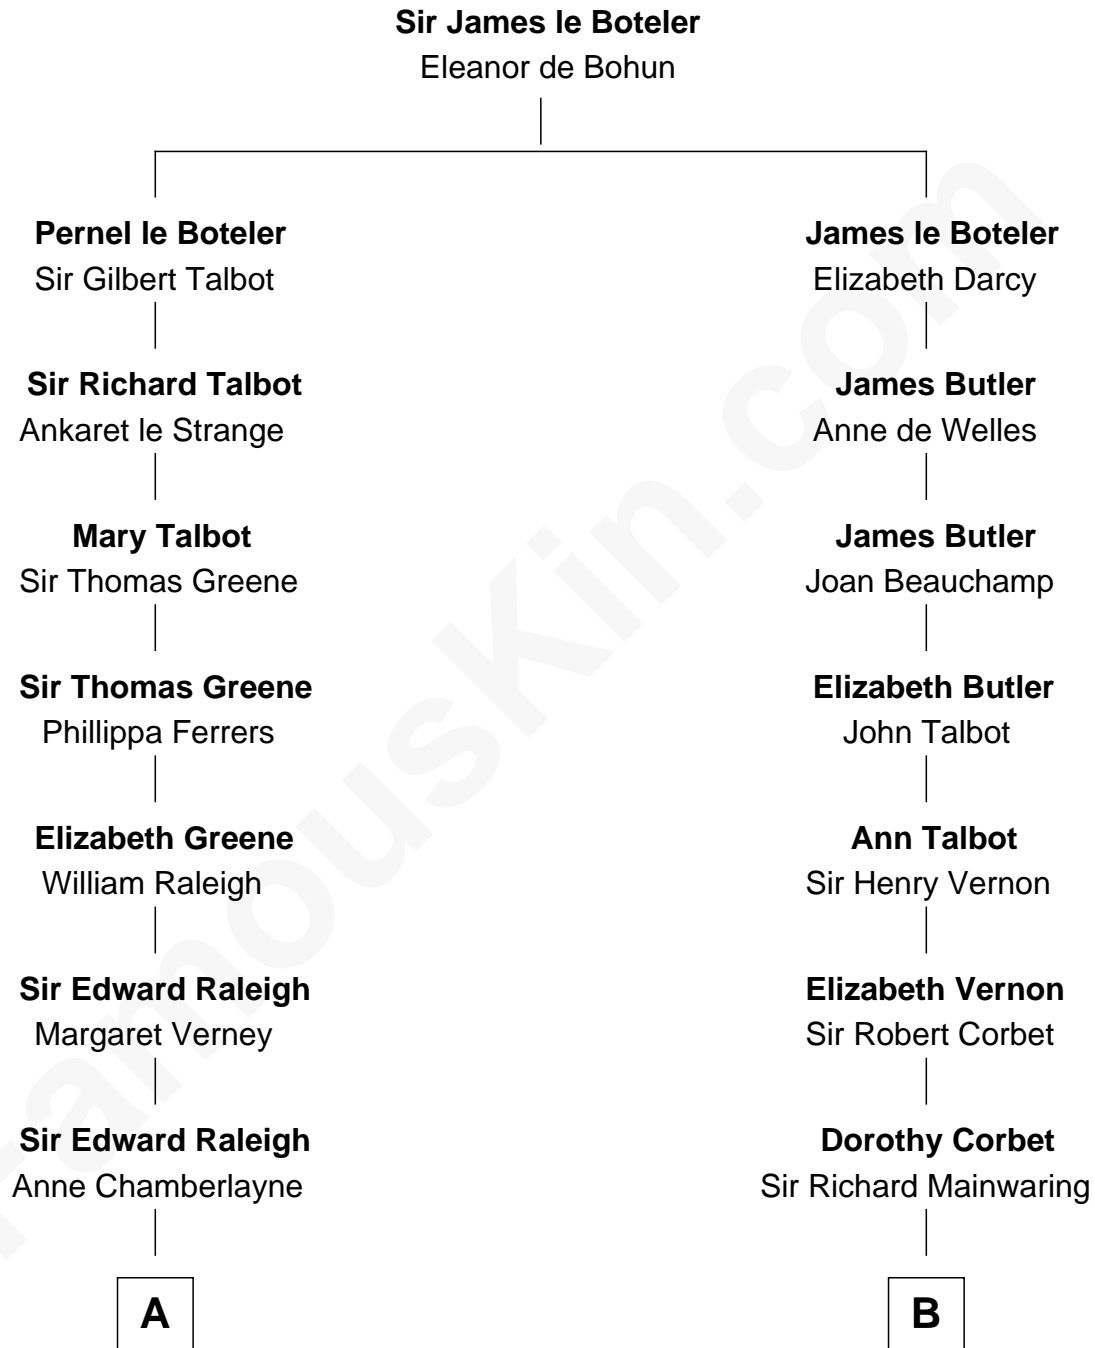

FamousKin.com

Relationship Chart of

Henry Clay Folger

Founder of Folger Shakespeare Library and Chairman of Standard Oil

18th cousin 2 times removed of

Elizabeth Montgomery
TV Actress - "Bewitched"

C

Henry Clay Folger
Eliza Jane Clark

Henry Clay Folger
Chairman of Standard Oil

D

Nathan Barney
Mary A. Deverell

Mary Weed Barney
Henry Montgomery

Henry Montgomery
Elizabeth Bryan Allen

Elizabeth Montgomery
TV Actress - "Bewitched"

FamousKin.com