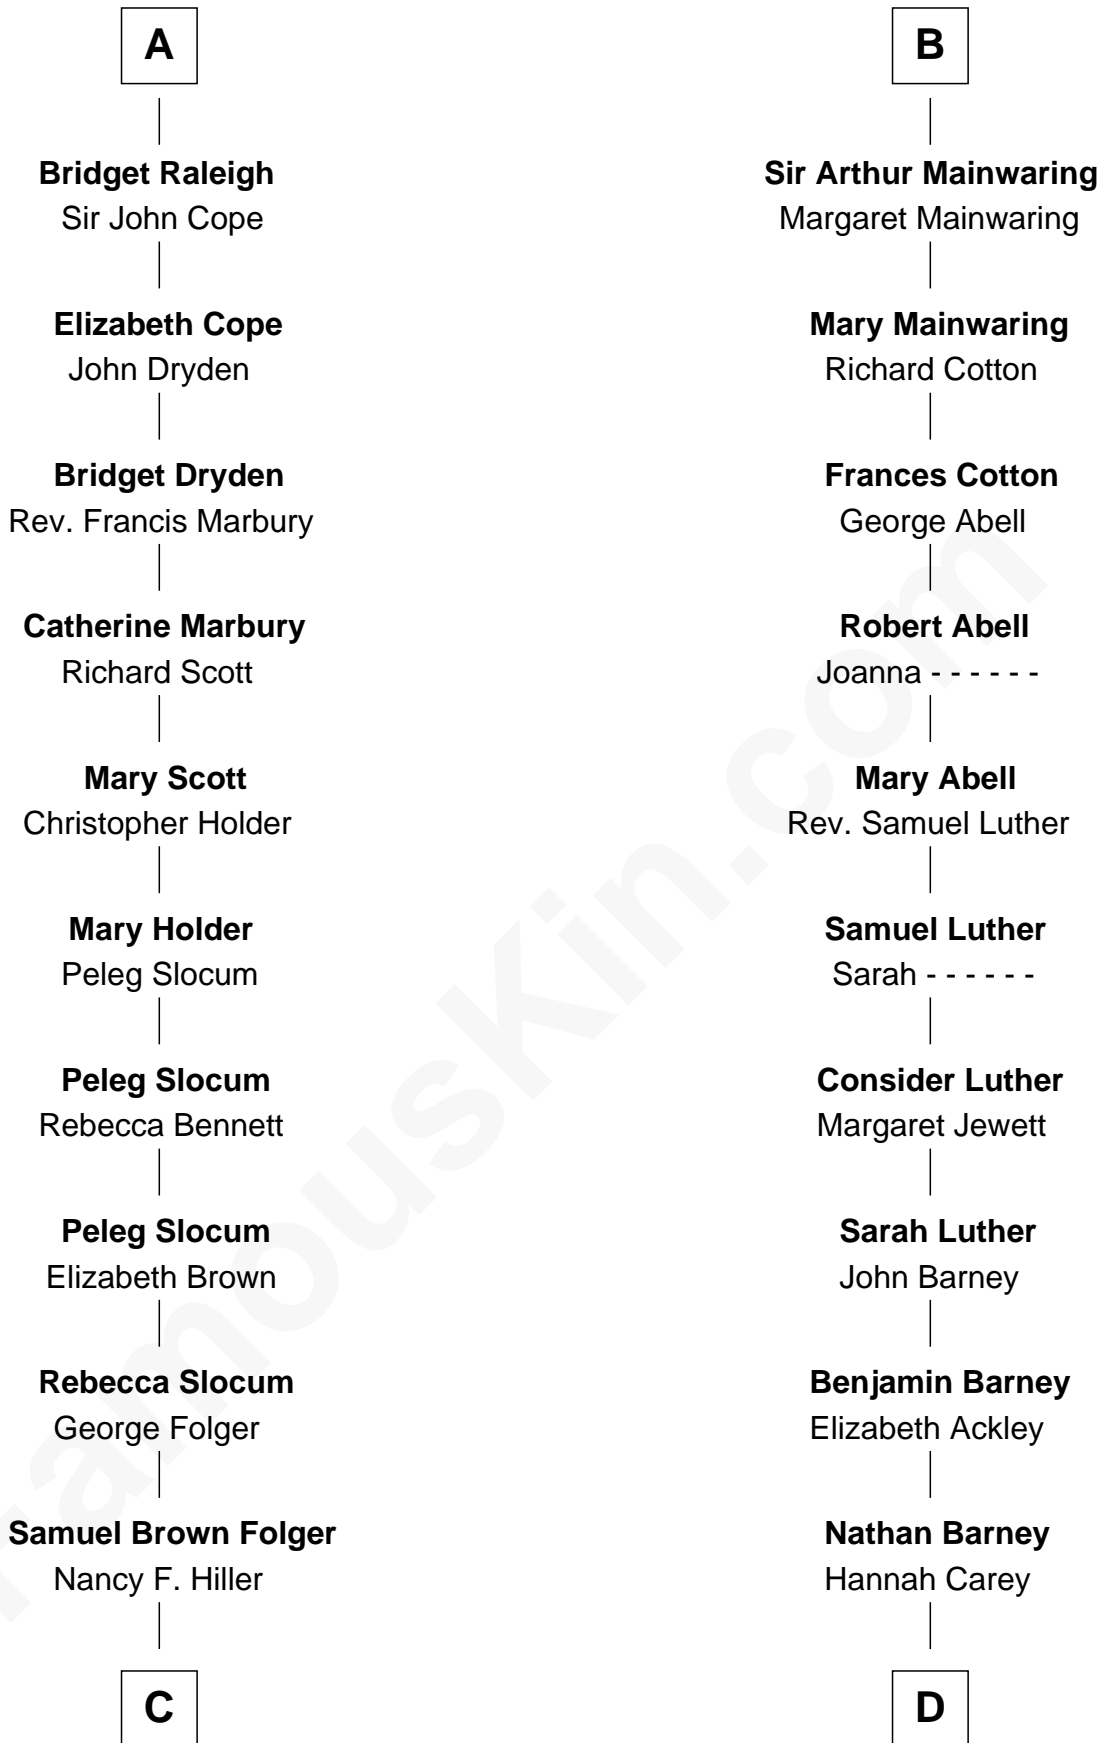

FamousKin.com

Relationship Chart of

Henry Clay Folger

Founder of Folger Shakespeare Library and Chairman of Standard Oil

18th cousin 2 times removed of

Elizabeth Montgomery
TV Actress - "Bewitched"

C

Henry Clay Folger
Eliza Jane Clark

Henry Clay Folger
Chairman of Standard Oil

D

Nathan Barney
Mary A. Deverell

Mary Weed Barney
Henry Montgomery

Henry Montgomery
Elizabeth Bryan Allen

Elizabeth Montgomery
TV Actress - "Bewitched"

FamousKin.com