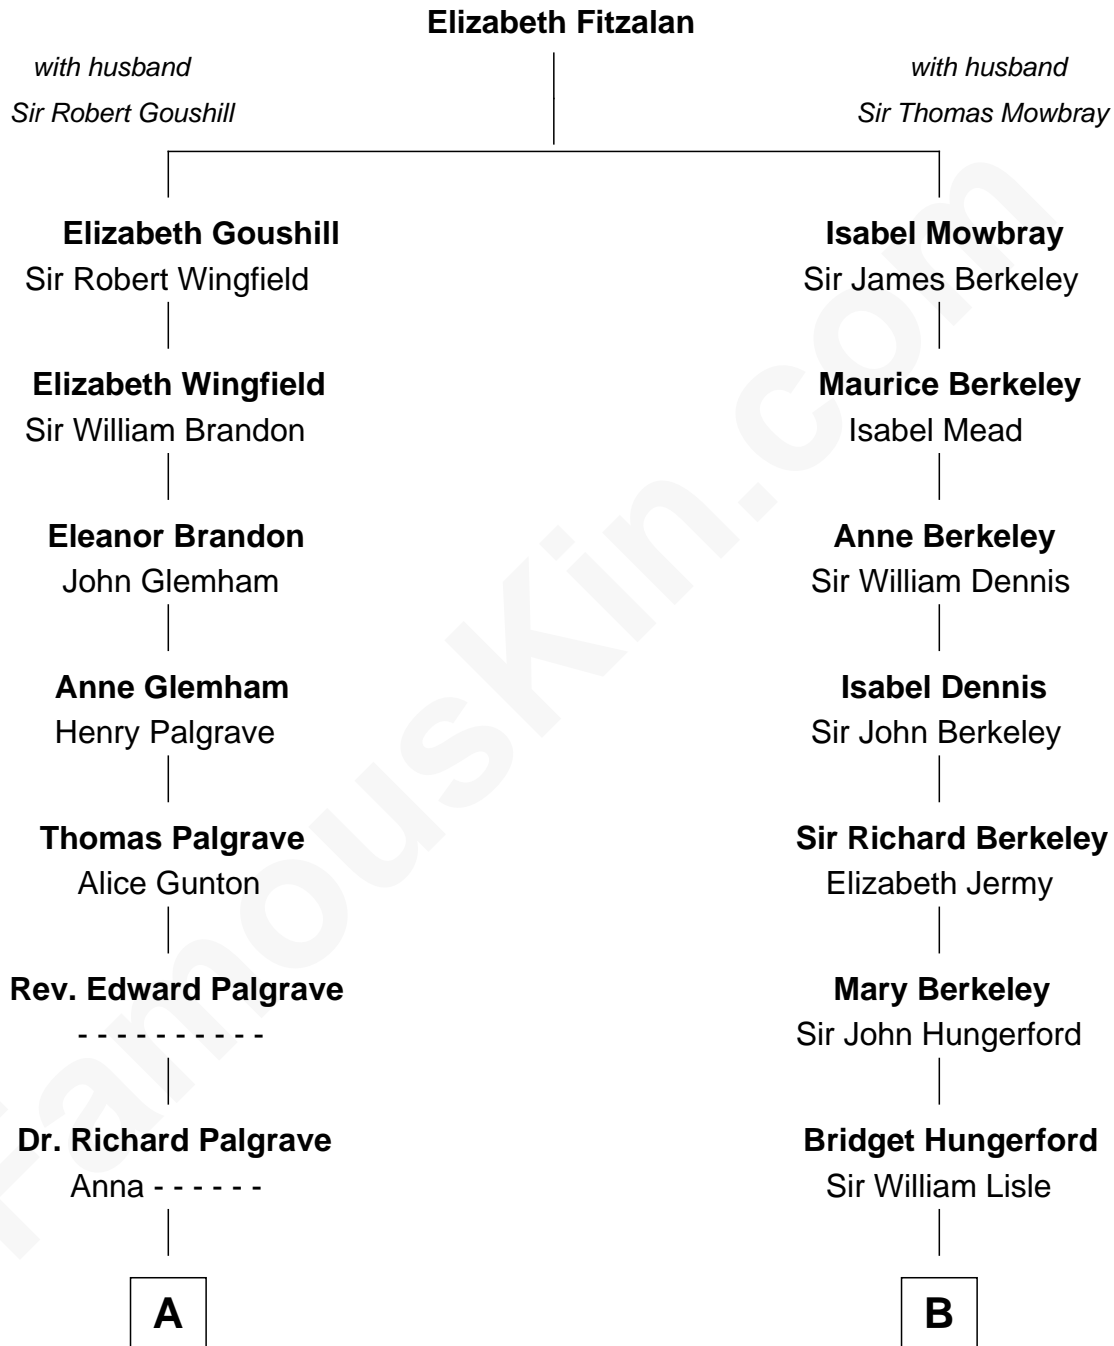

FamousKin.com

Relationship Chart of

Henry Clay Folger

Founder of Folger Shakespeare Library and Chairman of Standard Oil

15th cousin 3 times removed of

Warren Buffett

Chairman & CEO, Berkshire Hathaway

C