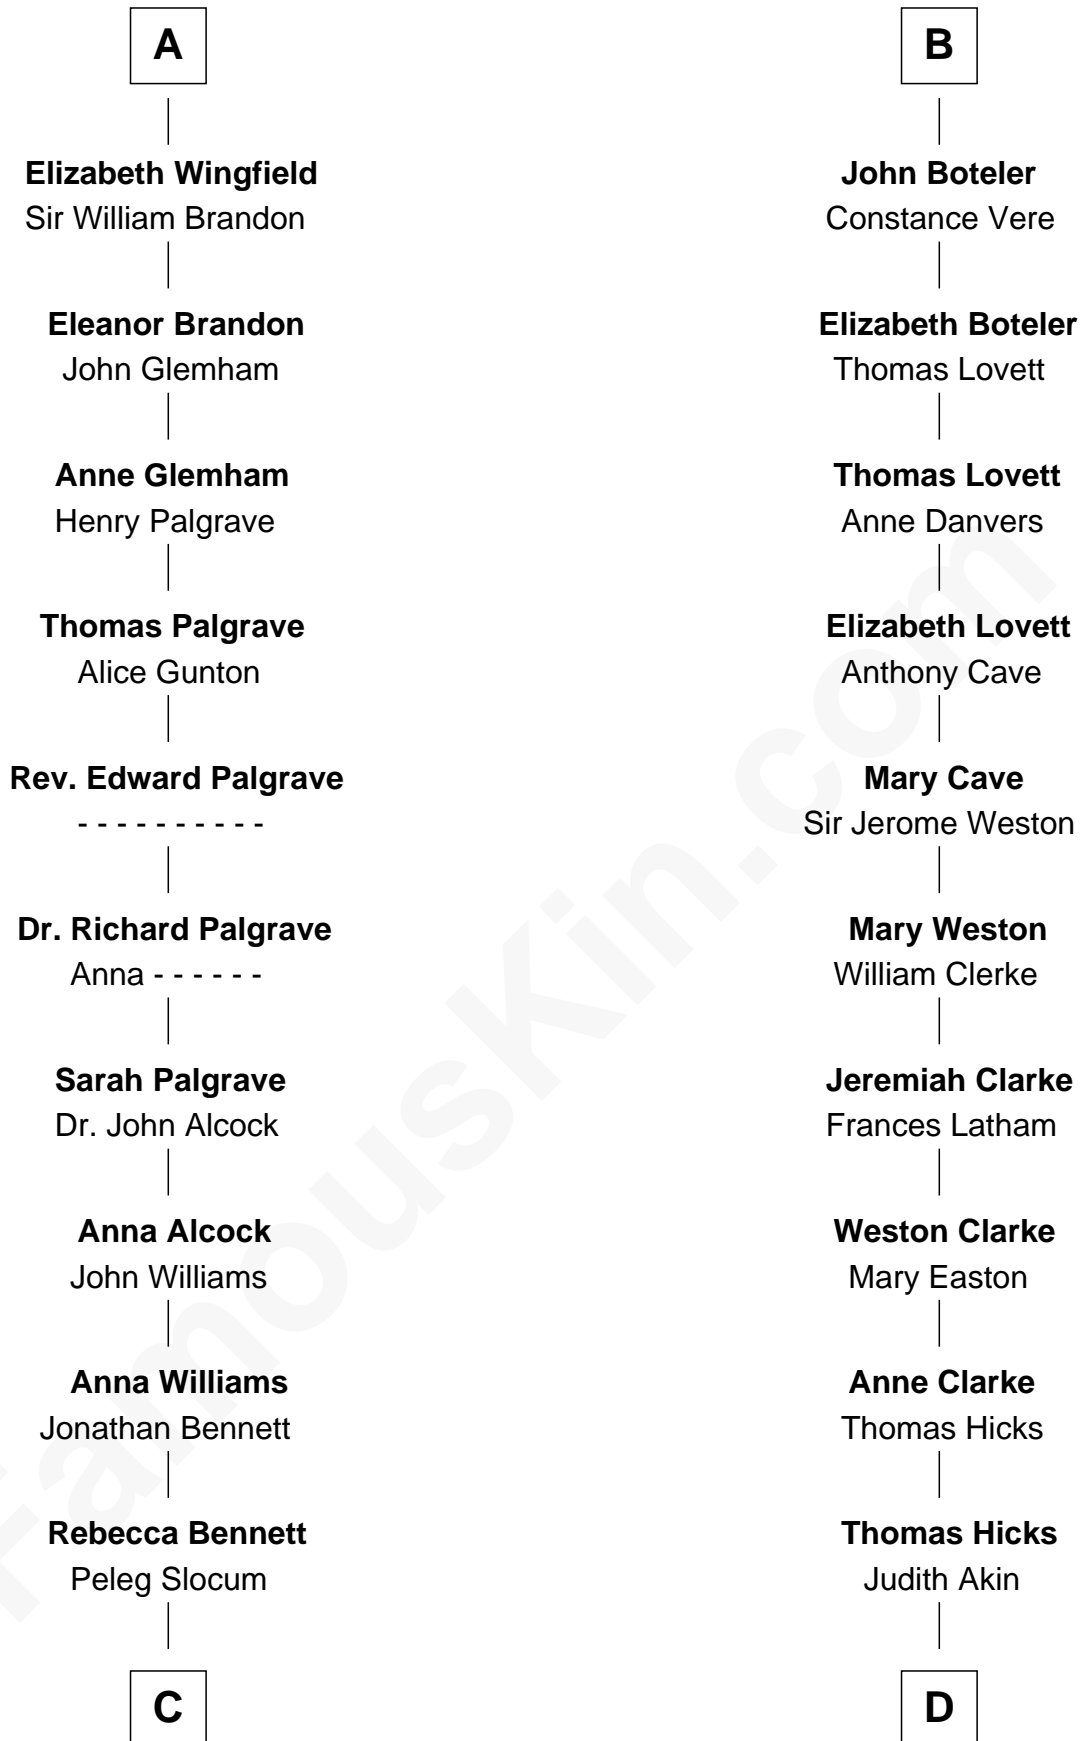

FamousKin.com

Relationship Chart of

Henry Clay Folger

Founder of Folger Shakespeare Library and Chairman of Standard Oil

20th cousin 1 time removed of

Susan B. Anthony

Women's Rights Advocate

C

Peleg Slocum
Elizabeth Brown

Rebecca Slocum
George Folger

Samuel Brown Folger
Nancy F. Hiller

Henry Clay Folger
Eliza Jane Clark

Henry Clay Folger
Chairman of Standard Oil

D

Judith Hicks
David Anthony

Humphrey Anthony
Hannah Lapham

Daniel Anthony
Lucy Read

Susan B. Anthony
Women's Rights Advocate

FamousKin.com