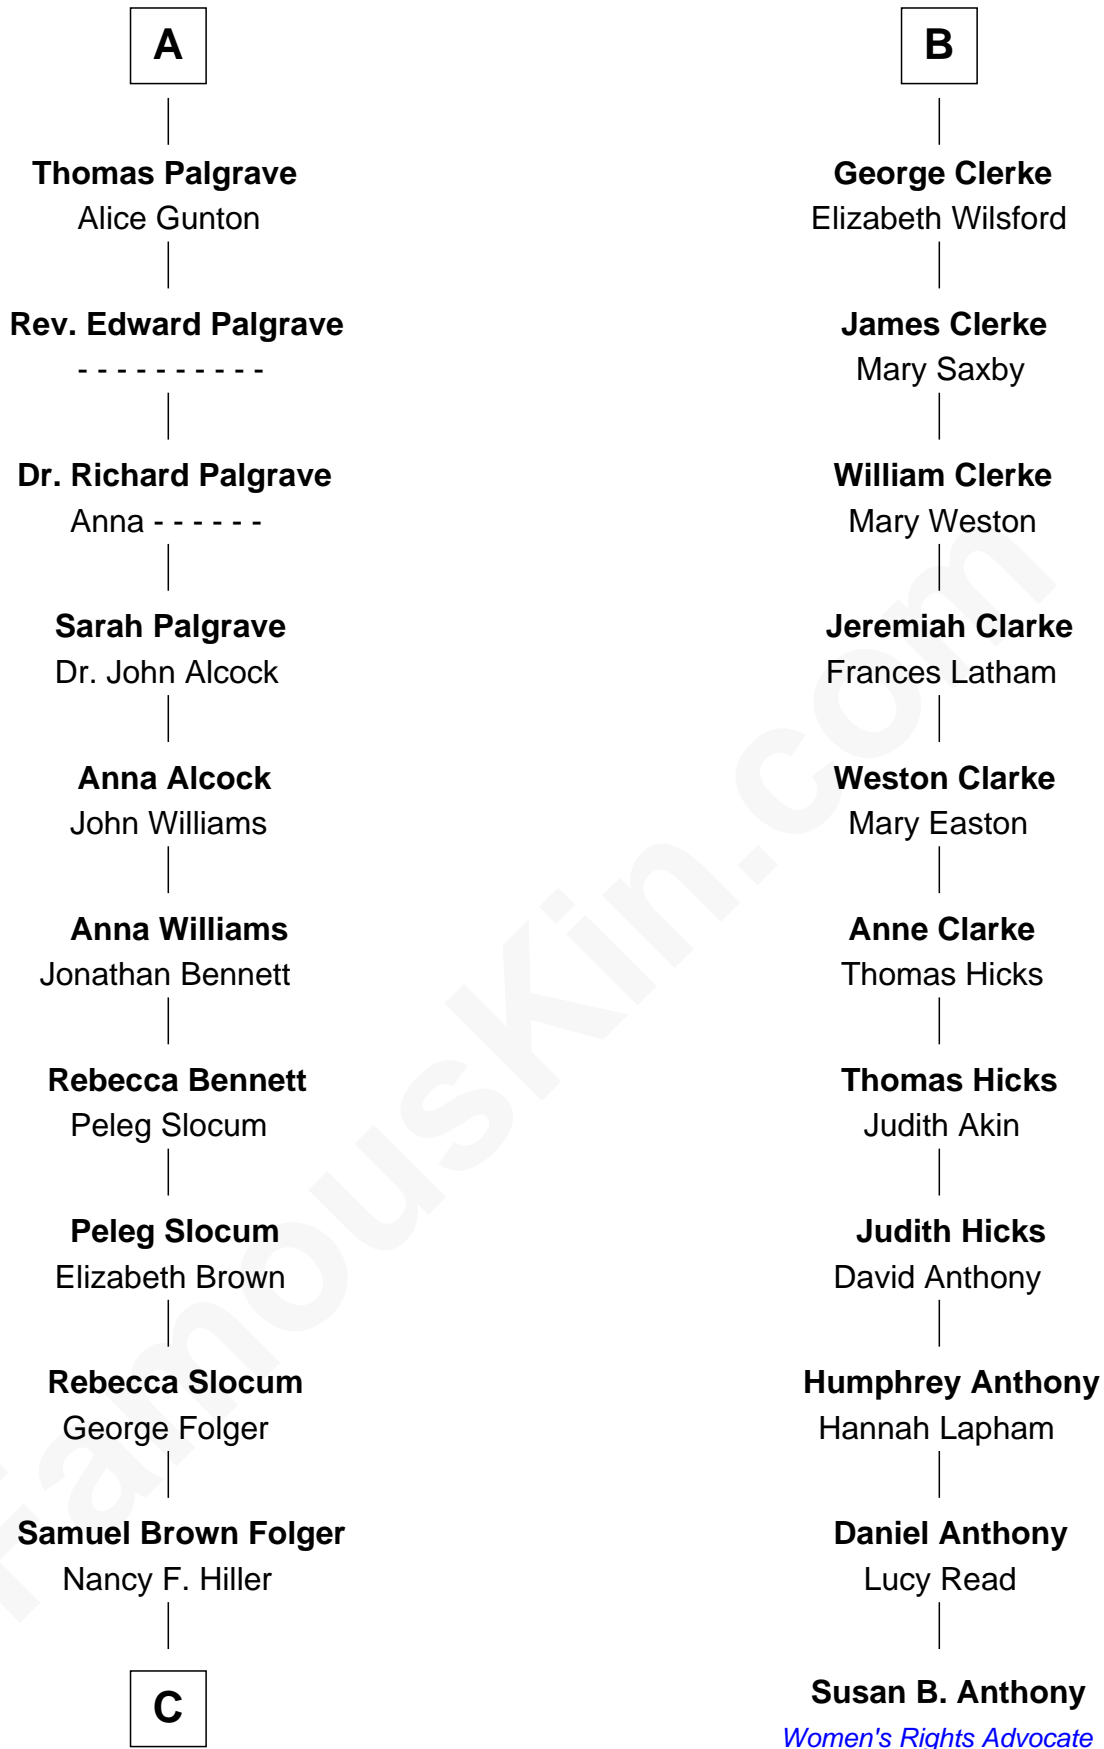

FamousKin.com

Relationship Chart of

Henry Clay Folger

Founder of Folger Shakespeare Library and Chairman of Standard Oil

17th cousin 1 time removed of

Susan B. Anthony

Women's Rights Advocate

Bartholomew de Badlesmere

Margaret de Clare

Elizabeth de Badlesmere

Sir William de Bohun

Elizabeth de Bohun

Sir Richard Fitzalan

Elizabeth Fitzalan

Sir Robert Goushill

Elizabeth Goushill

Margery de Badlesmere

Sir William de Ros

Maud de Roos

John de Welles

Margery de Welles

Stephen le Scrope

Maude le Scrope

Sir Baldwin Freville

Elizabeth Freville

Sir Thomas Ferrers

Sir Henry Ferrers

Margaret Heckstall

Elizabeth Ferrers

James Clerke

B

C