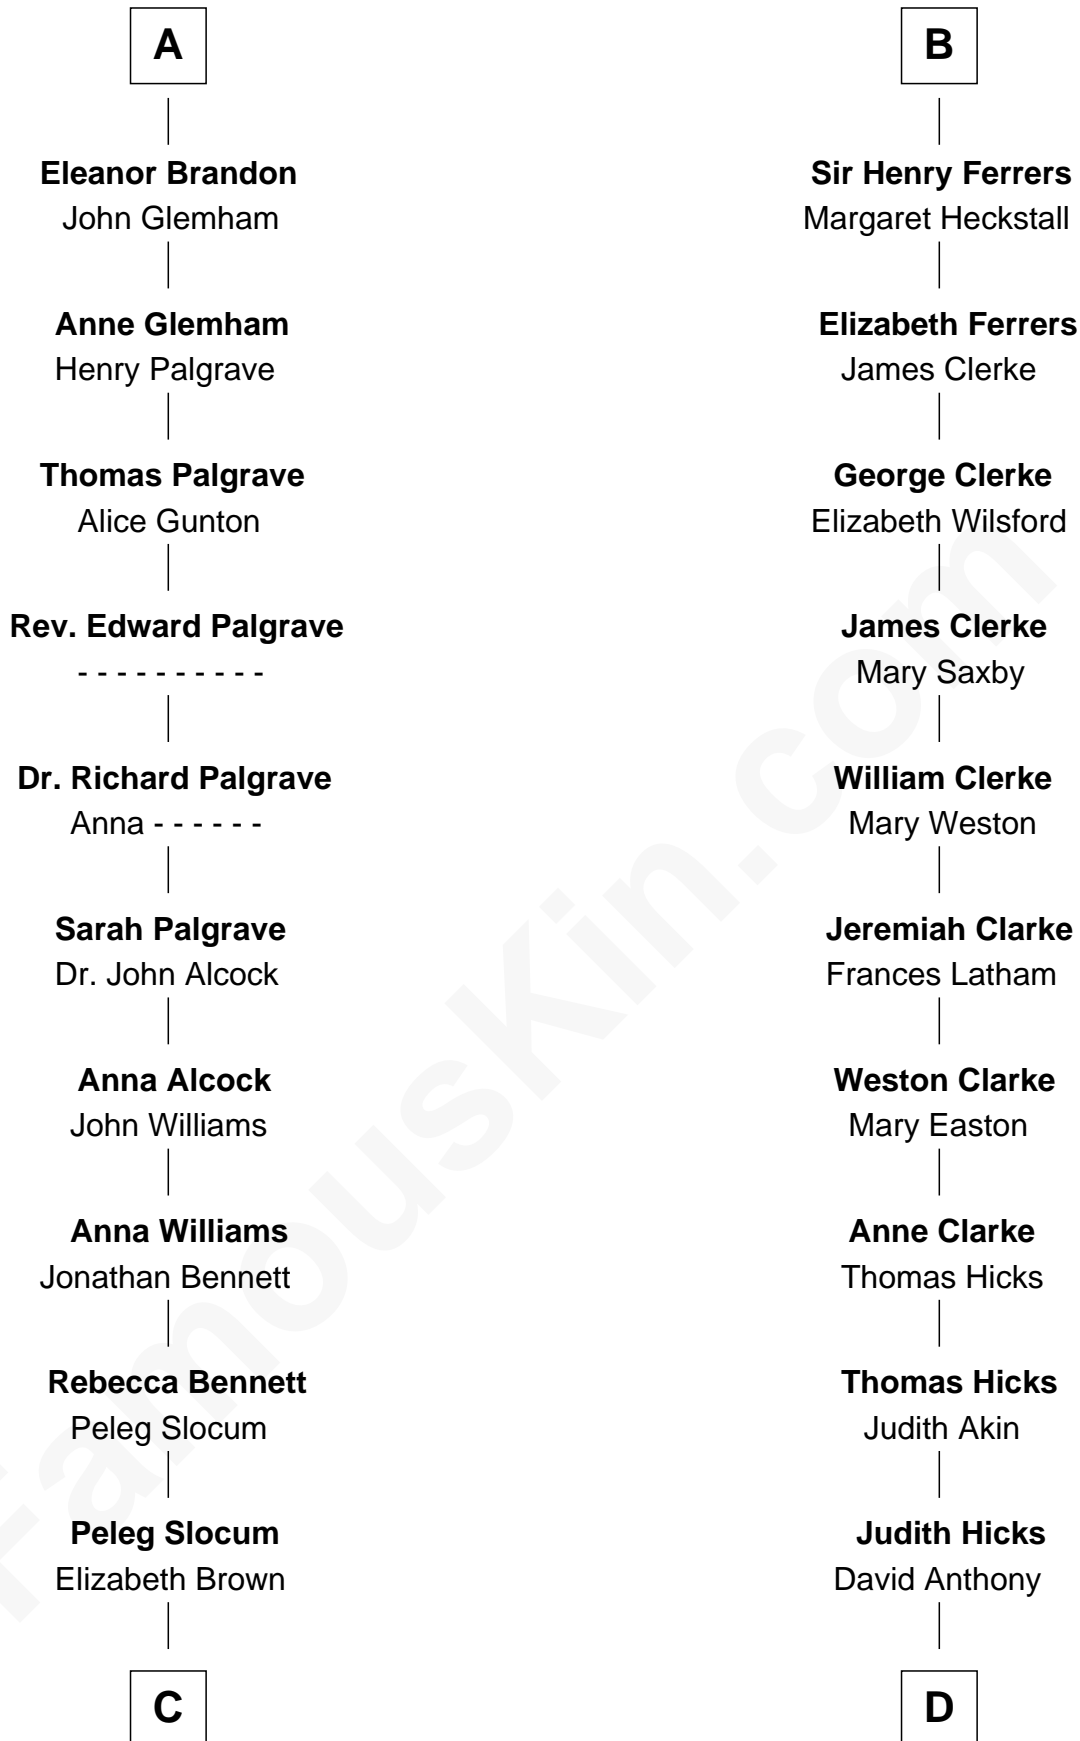

FamousKin.com

Relationship Chart of

Henry Clay Folger

Founder of Folger Shakespeare Library and Chairman of Standard Oil

19th cousin 1 time removed of

Susan B. Anthony

Women's Rights Advocate

Sir Humphrey de Bohun

Eleanor de Braiose

C

Rebecca Slocum

George Folger

Samuel Brown Folger

Nancy F. Hiller

Henry Clay Folger

Eliza Jane Clark

Henry Clay Folger

Chairman of Standard Oil

D

Humphrey Anthony

Hannah Lapham

Daniel Anthony

Lucy Read

Susan B. Anthony