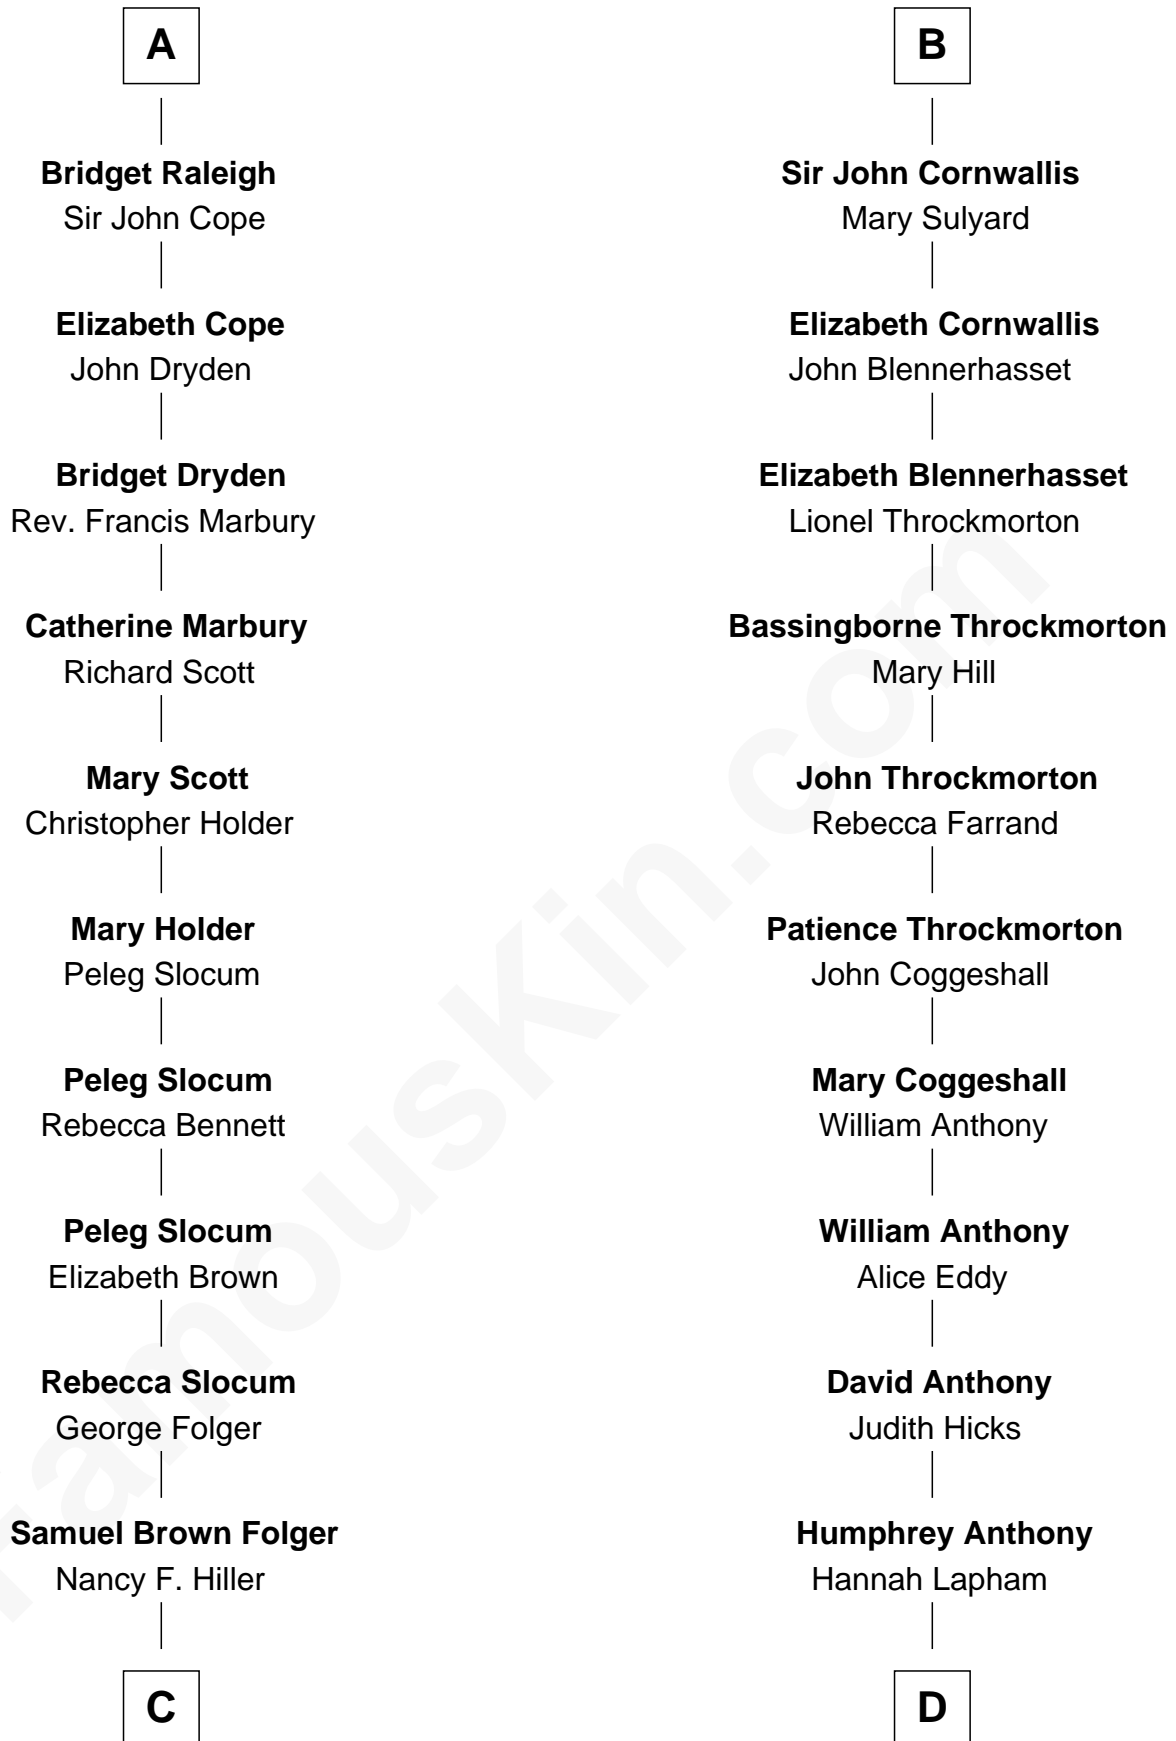

FamousKin.com

Relationship Chart of

Henry Clay Folger

Founder of Folger Shakespeare Library and Chairman of Standard Oil

18th cousin of

Susan B. Anthony

Women's Rights Advocate

Hugh le Despencer

Sir Thomas Greene

Elizabeth Greene

William Raleigh

Sir Edward Raleigh

Margaret Verney

Sir Edward Raleigh

Anne Chamberlayne

A

Anne Pashley

Edward Tyrrell

Philippa Tyrrell

Thomas Cornwallis

Sir William Cornwallis

Elizabeth Stanford

B

C

Henry Clay Folger

Eliza Jane Clark

Henry Clay Folger

Chairman of Standard Oil

D

Daniel Anthony

Lucy Read

Susan B. Anthony