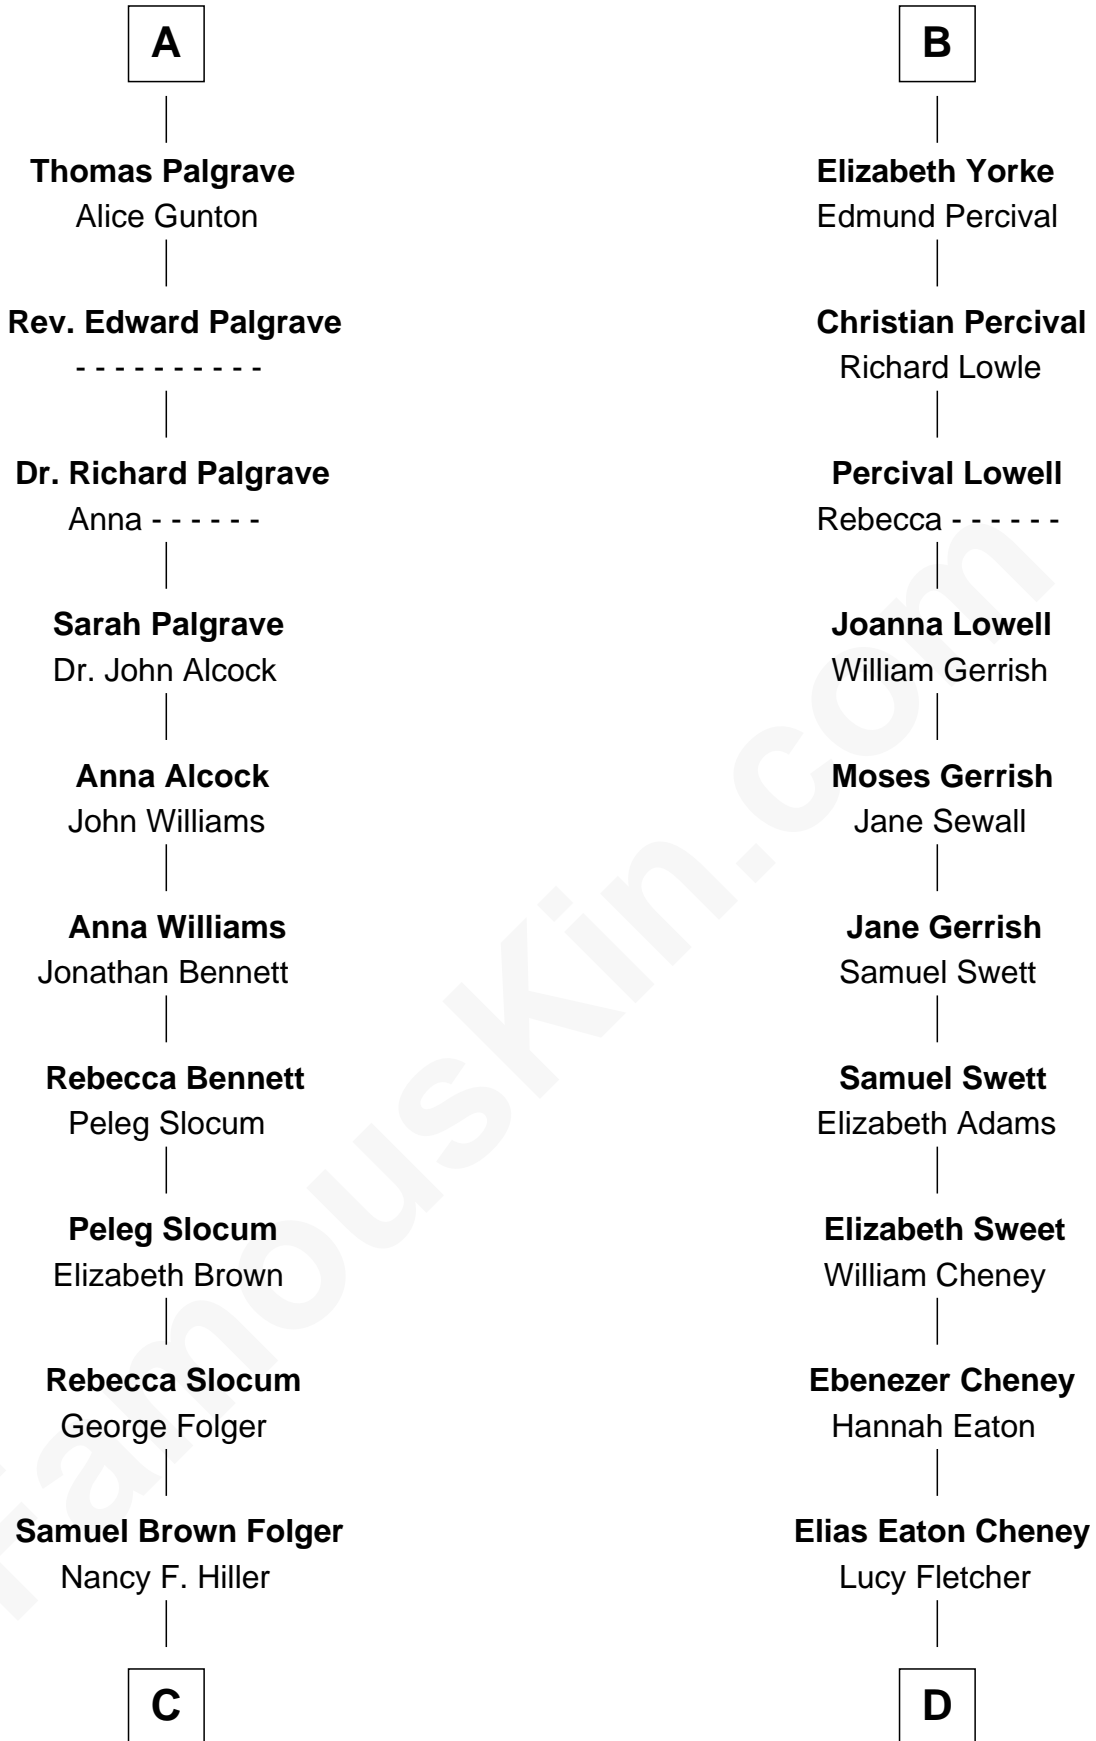

FamousKin.com

Relationship Chart of

Henry Clay Folger

Founder of Folger Shakespeare Library and Chairman of Standard Oil

18th cousin 2 times removed of

Dick Cheney

46th U.S. Vice-President

Humphrey de Bohun

Elizabeth Plantagenet

Sir William de Bohun
Elizabeth de Badlesmere

Elizabeth de Bohun
Sir Richard Fitzalan

Elizabeth Fitzalan
Sir Robert Goushill

Elizabeth Goushill
Sir Robert Wingfield

Elizabeth Wingfield
Sir William Brandon

Eleanor Brandon
John Glemham

Anne Glemham
Henry Palgrave

A

Margaret de Bohun
Sir Hugh de Courtnay

Elizabeth de Courtnay
Sir Andrew Luttrell

Sir Hugh Luttrell
Catherine de Beaumont

Sir John Luttrell
Margaret Touchet

Sir James Luttrell
Elizabeth Courtnay

Sir Hugh Luttrell
Margaret Hill

Eleanor Luttrell
Roger Yorke

B

C

Henry Clay Folger

Eliza Jane Clark

Henry Clay Folger