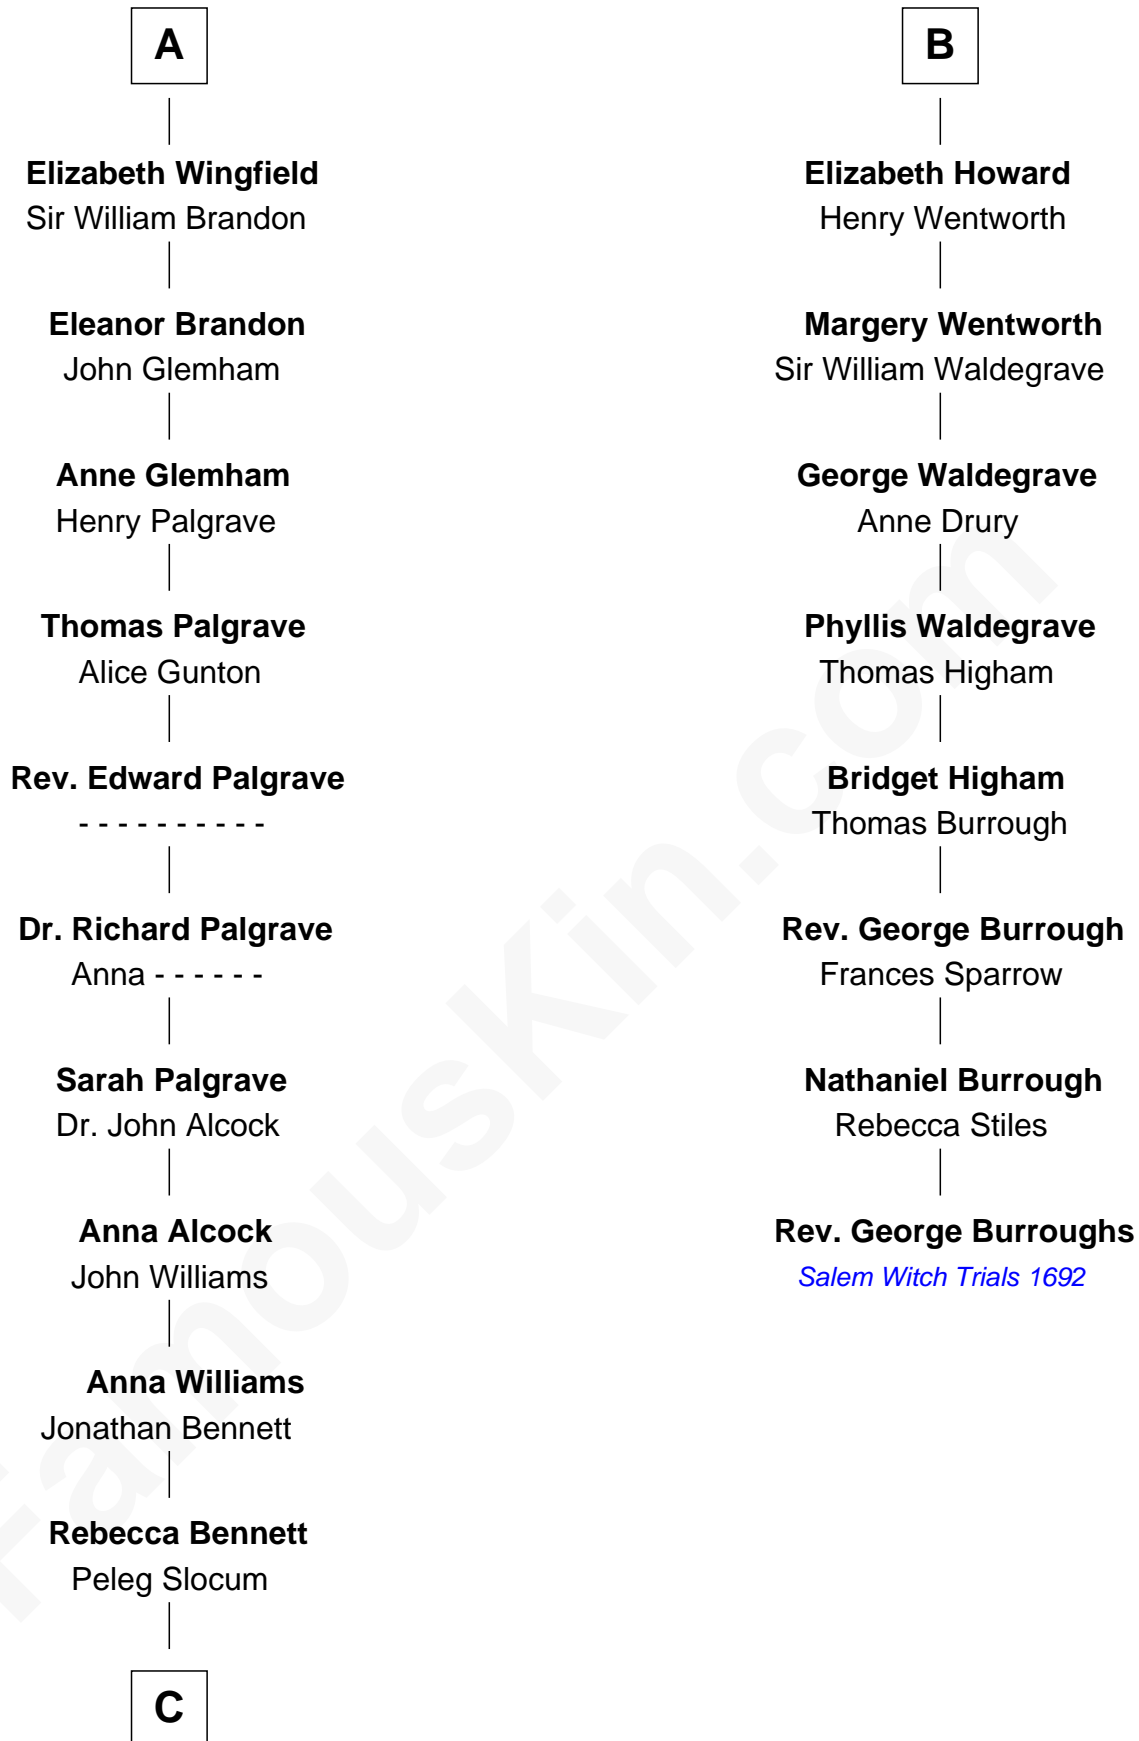

## Relationship Chart of

### Henry Clay Folger

*Founder of Folger Shakespeare Library and Chairman of Standard Oil*

**14th cousin 7 times removed of**

**Rev. George Burroughs**

*Executed for Witchcraft, Salem 1692*

**C**

**Peleg Slocum**  
Elizabeth Brown

**Rebecca Slocum**  
George Folger

**Samuel Brown Folger**  
Nancy F. Hiller

**Henry Clay Folger**  
Eliza Jane Clark

**Henry Clay Folger**  
*Chairman of Standard Oil*

FamousKin.com