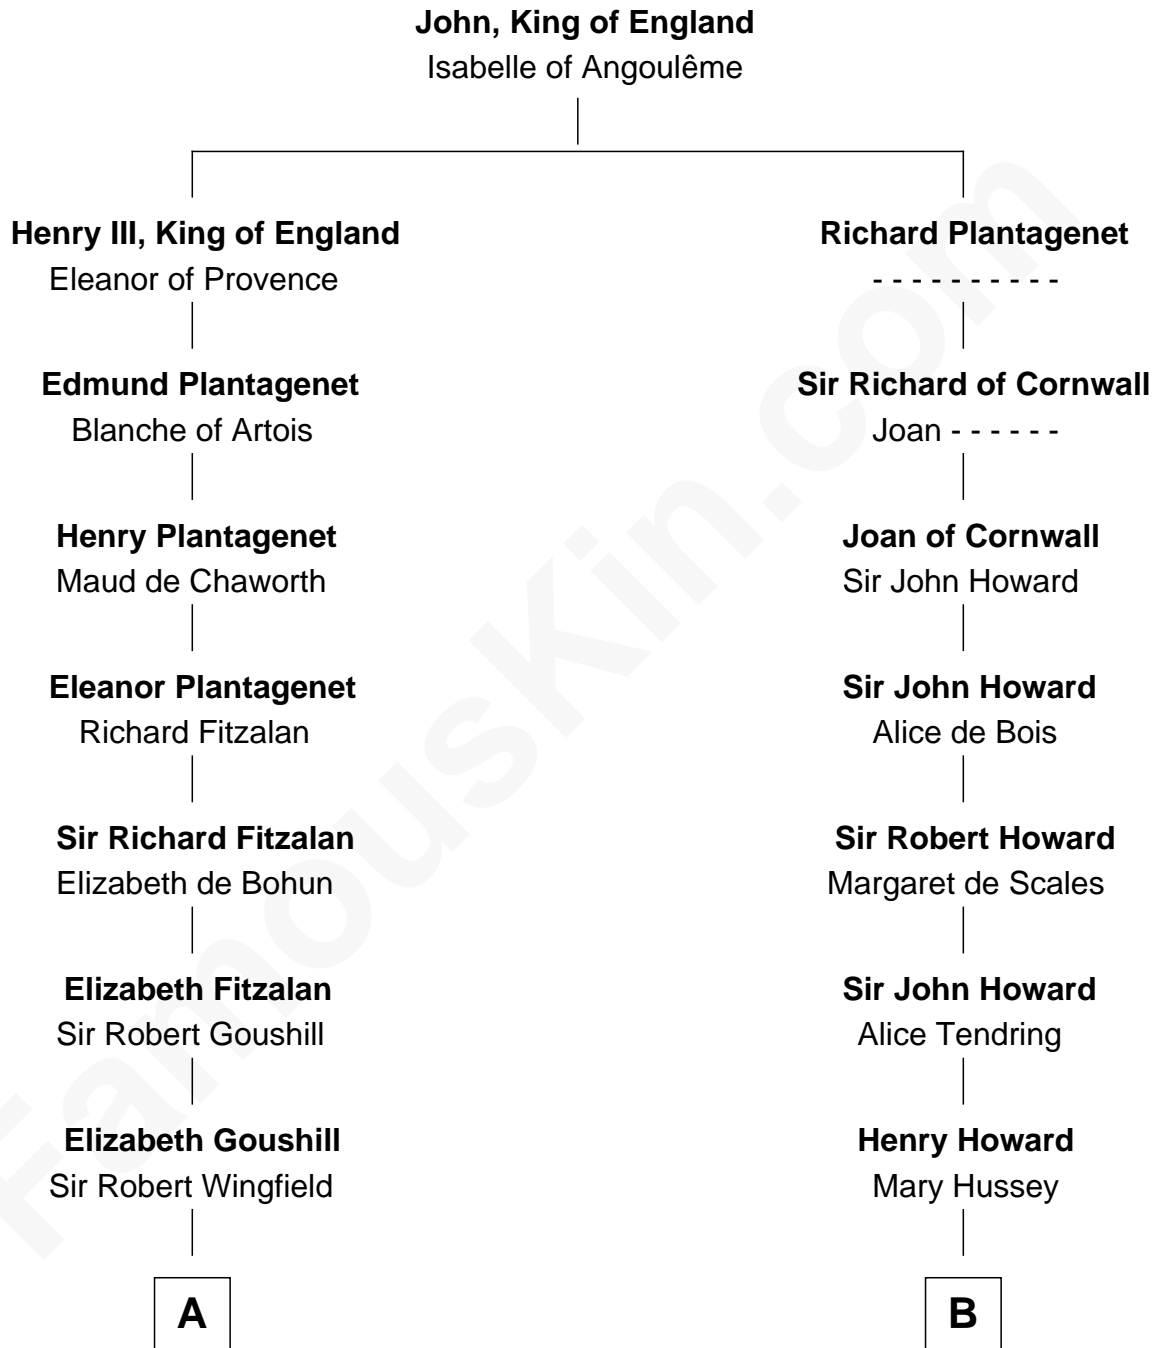

## Relationship Chart of

### Henry Clay Folger

*Founder of Folger Shakespeare Library and Chairman of Standard Oil*

**14th cousin 7 times removed of**

**Rev. George Burroughs**

*Executed for Witchcraft, Salem 1692*

**C**

**Peleg Slocum**  
Elizabeth Brown

**Rebecca Slocum**  
George Folger

**Samuel Brown Folger**  
Nancy F. Hiller

**Henry Clay Folger**  
Eliza Jane Clark

**Henry Clay Folger**  
*Chairman of Standard Oil*

FamousKin.com