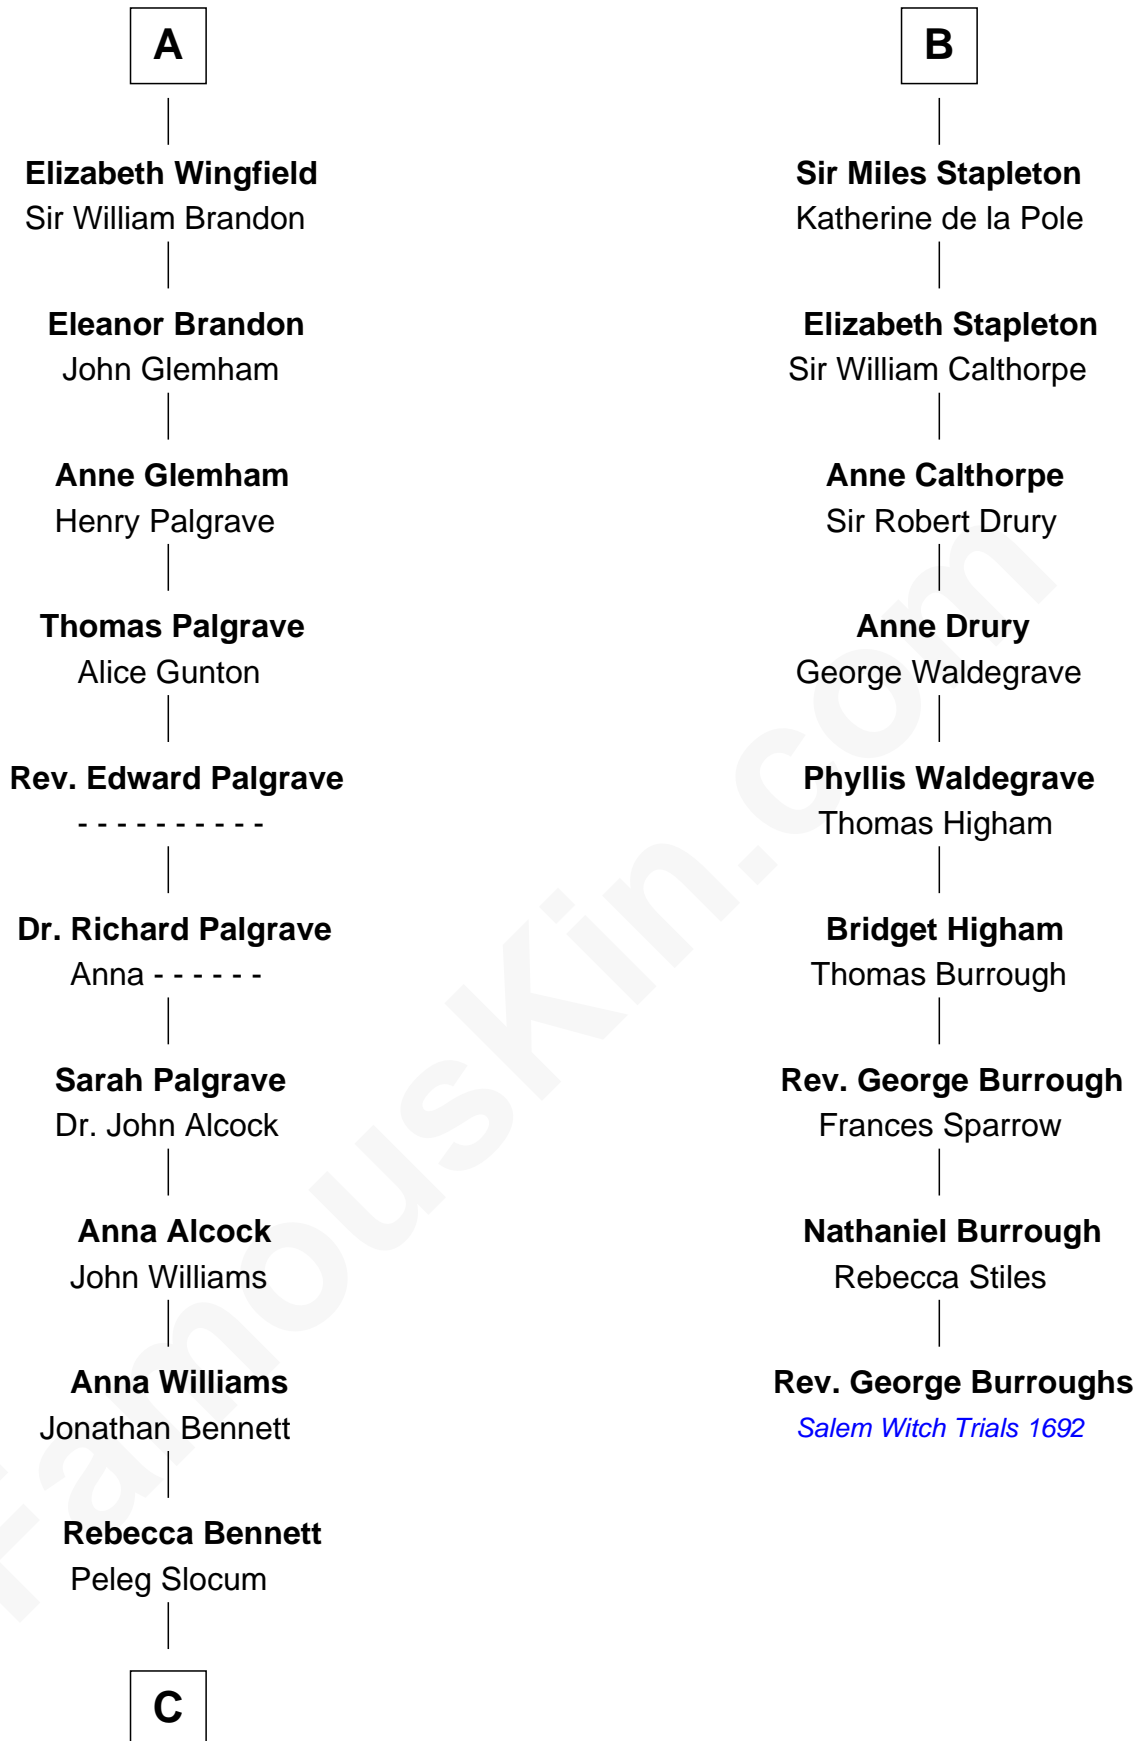

FamousKin.com

Relationship Chart of

Henry Clay Folger

Founder of Folger Shakespeare Library and Chairman of Standard Oil

15th cousin 6 times removed of

Rev. George Burroughs

Executed for Witchcraft, Salem 1692

Ramon Berenguer IV of Provence

Beatrice of Savoy

Eleanor of Provence
Henry III, King of England

Edmund Plantagenet
Blanche of Artois

Henry Plantagenet
Maud de Chaworth

Eleanor Plantagenet
Richard Fitzalan

Sir Richard Fitzalan
Elizabeth de Bohun

Elizabeth Fitzalan
Sir Robert Goushill

Elizabeth Goushill
Sir Robert Wingfield

A

Eleanor of Provence
Henry III, King of England

Edward I, King of England
Eleanor of Castile

Joan of Acre
Sir Gilbert de Clare

Elizabeth de Clare
Roger D'Amory

Elizabeth D'Amory
Sir John Bardolf

William Bardolf
Agnes Poynings

Cecilia Bardolf
Sir Brian Stapleton

B

C

Peleg Slocum
Elizabeth Brown

Rebecca Slocum
George Folger