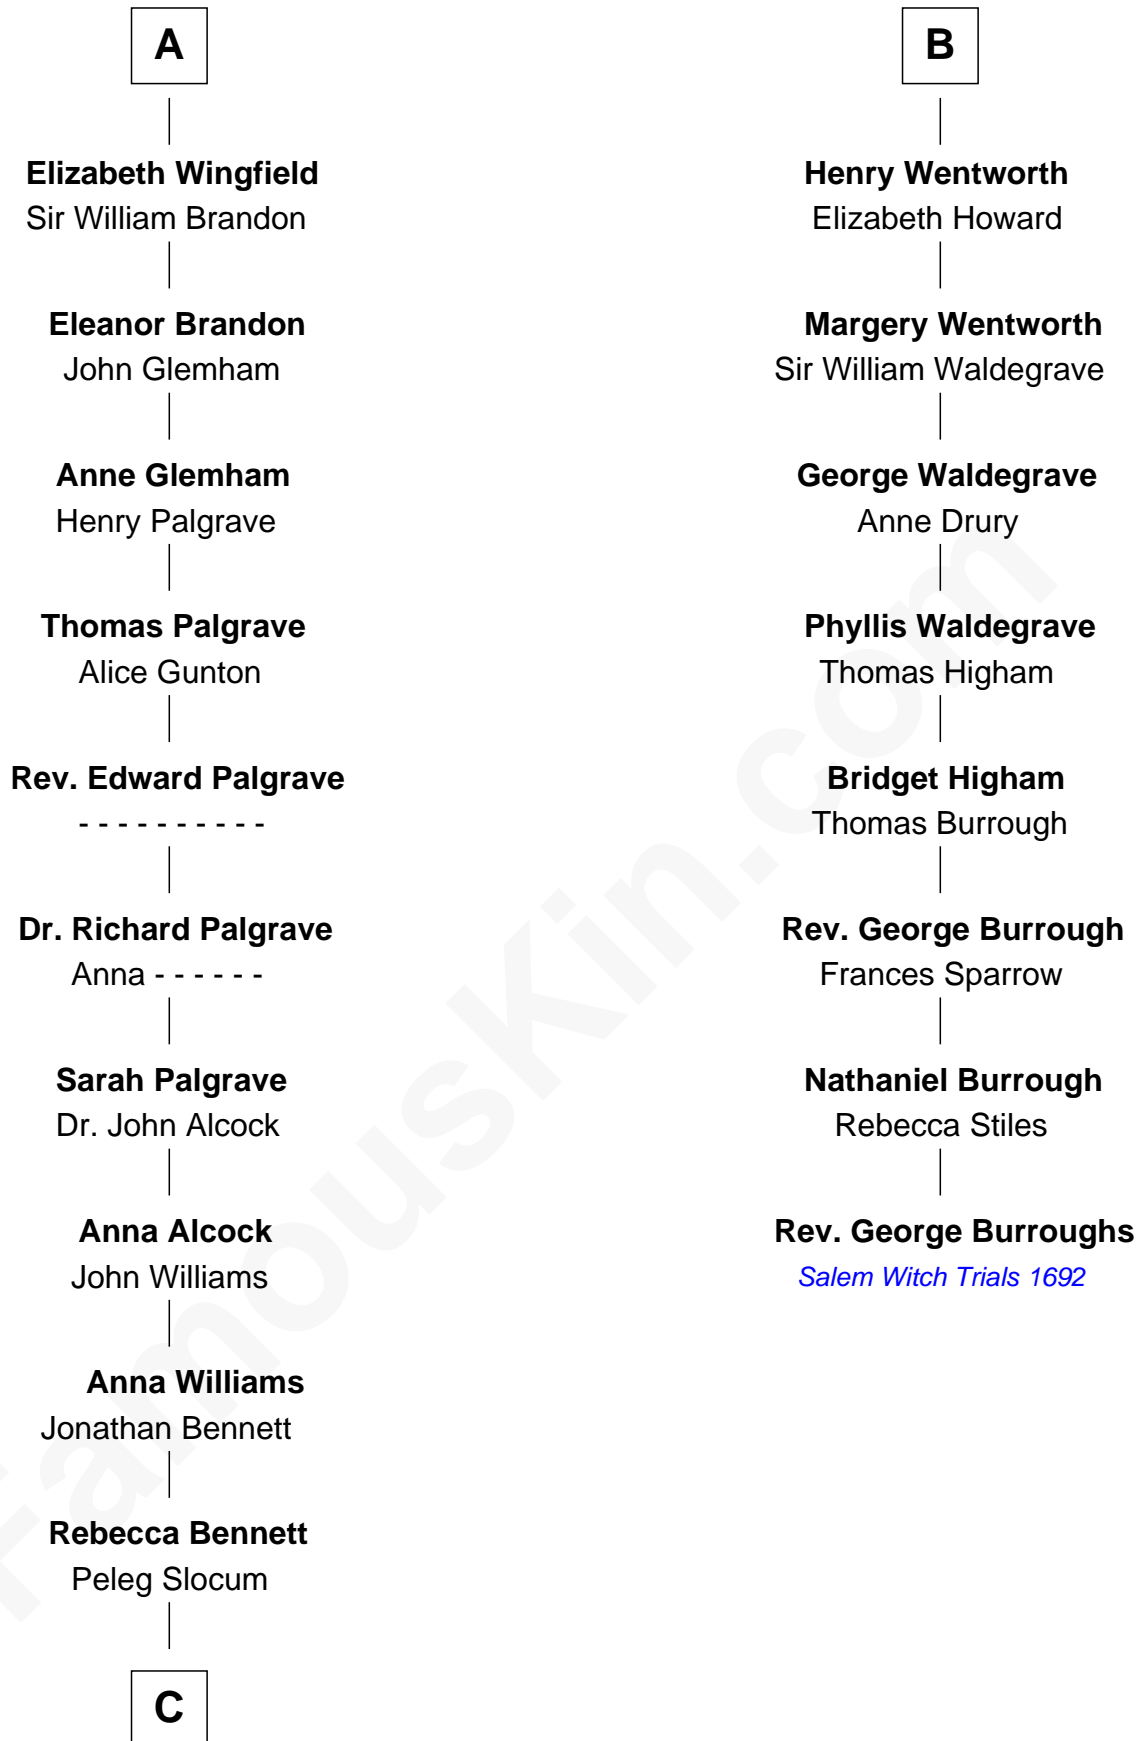

FamousKin.com

Relationship Chart of

Henry Clay Folger

Founder of Folger Shakespeare Library and Chairman of Standard Oil

14th cousin 7 times removed of

Rev. George Burroughs

Executed for Witchcraft, Salem 1692

C

Peleg Slocum
Elizabeth Brown

Rebecca Slocum
George Folger

Samuel Brown Folger
Nancy F. Hiller

Henry Clay Folger
Eliza Jane Clark

Henry Clay Folger
Chairman of Standard Oil

FamousKin.com