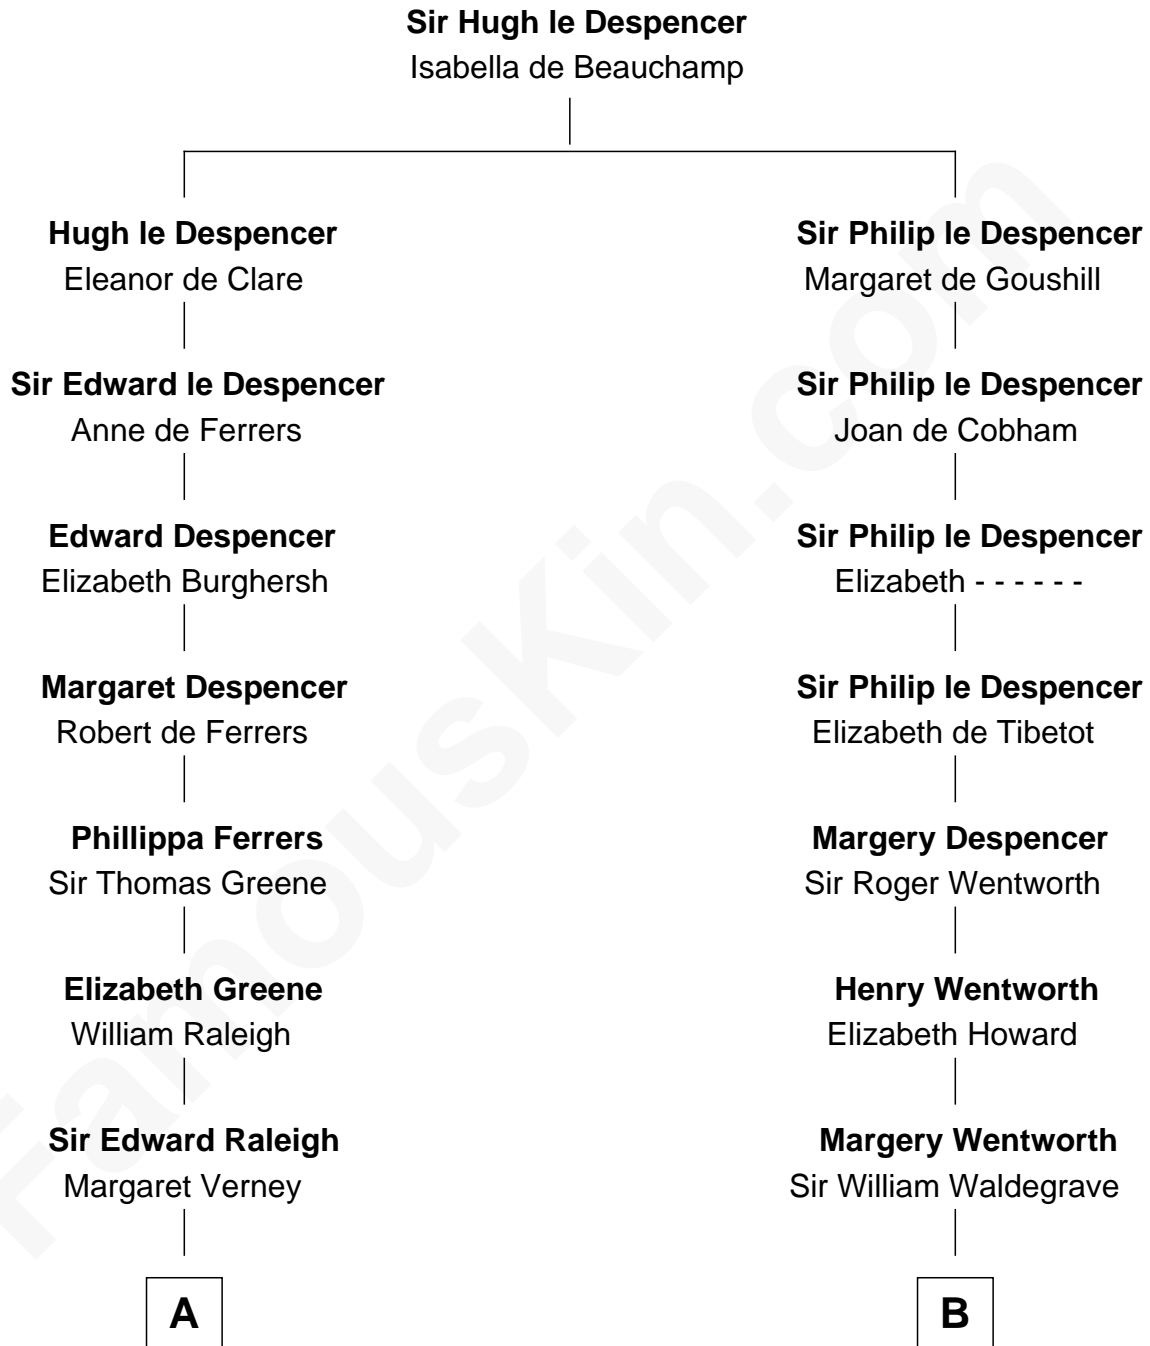

FamousKin.com

Relationship Chart of

Henry Clay Folger

Founder of Folger Shakespeare Library and Chairman of Standard Oil

12th cousin 7 times removed of

Rev. George Burroughs

Executed for Witchcraft, Salem 1692

C

—
Samuel Brown Folger

Nancy F. Hiller

—
Henry Clay Folger

Eliza Jane Clark

—
Henry Clay Folger

Chairman of Standard Oil

FamousKin.com