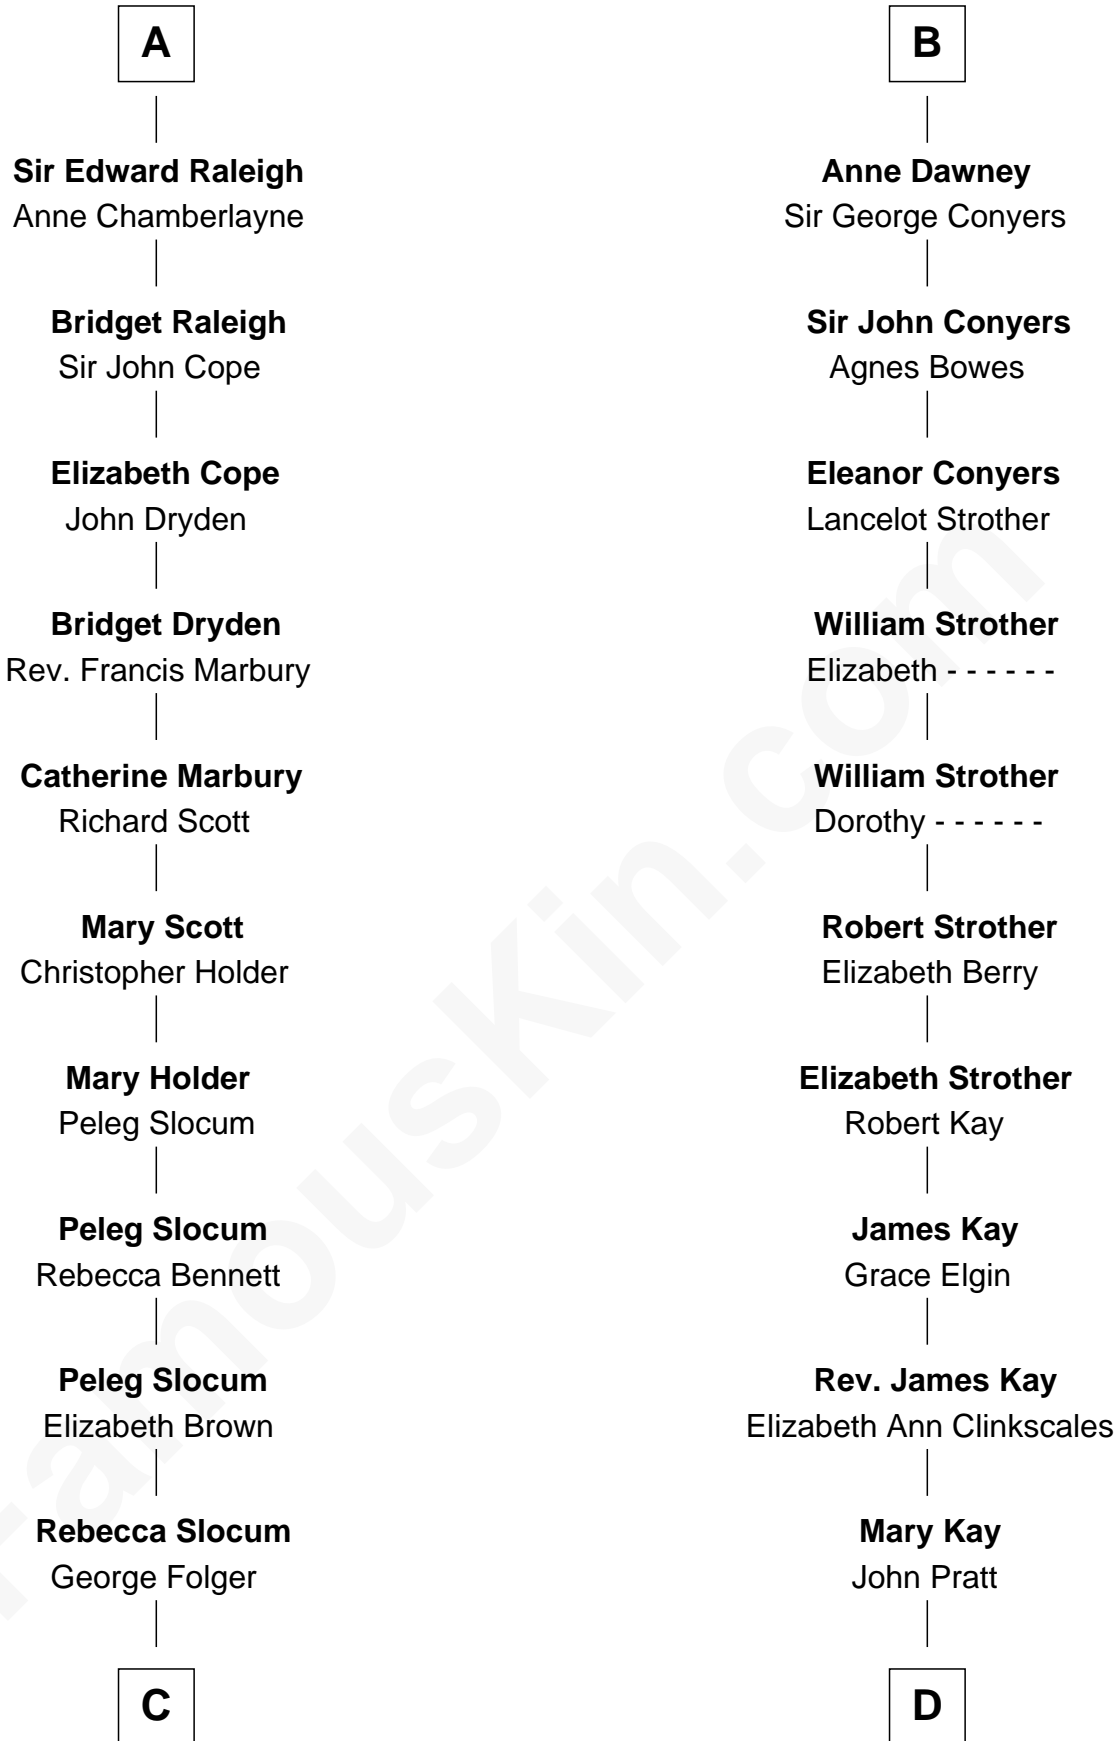

FamousKin.com

Relationship Chart of

Henry Clay Folger

Founder of Folger Shakespeare Library and Chairman of Standard Oil

19th cousin 1 time removed of

Jimmy Carter
39th U.S. President

Sir Hugh I de Audley
Iseult de Mortimer

C

Samuel Brown Folger

Nancy F. Hiller

Henry Clay Folger

Eliza Jane Clark

Henry Clay Folger

Chairman of Standard Oil

D

James E. Pratt

Sophronia C. Cowan

Nina Pratt

William Archibald Carter

Earl Carter

Lillian Gordy

Jimmy Carter

39th U.S. President