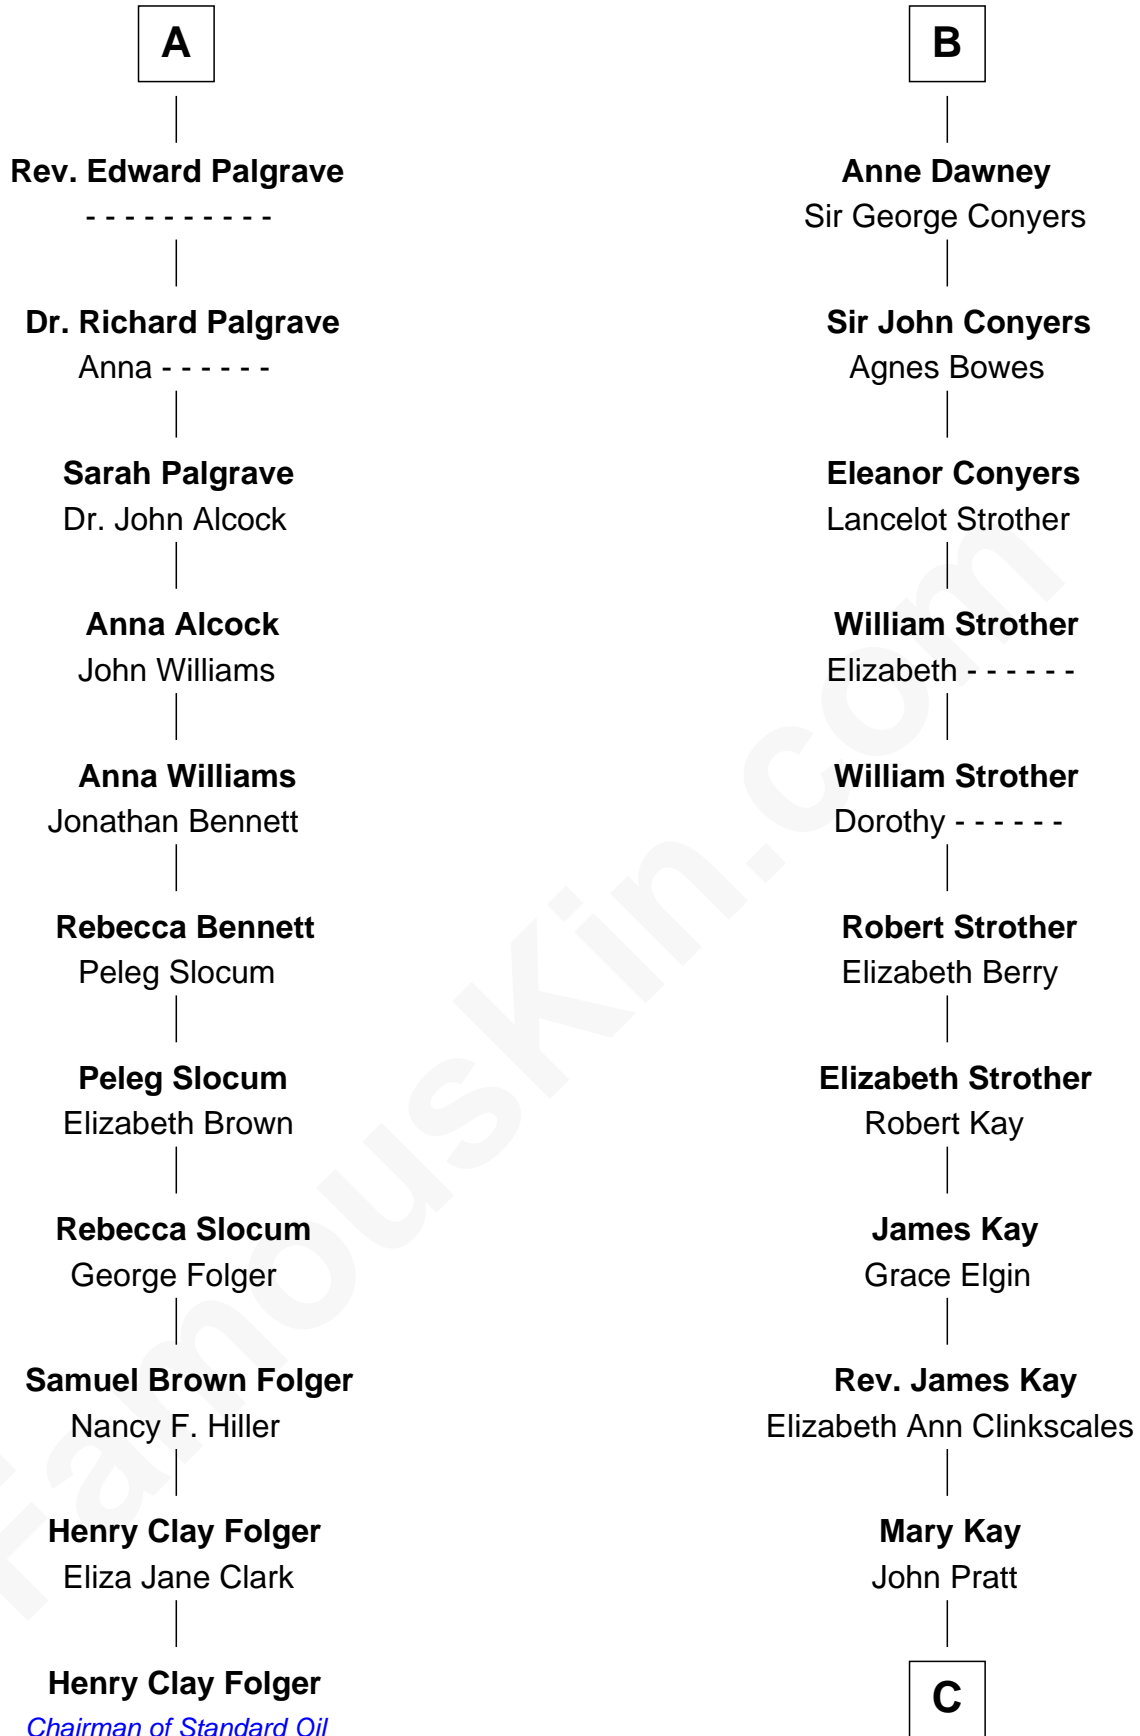

## Relationship Chart of

### Henry Clay Folger

*Founder of Folger Shakespeare Library and Chairman of Standard Oil*

17th cousin 3 times removed of

**Jimmy Carter**  
*39th U.S. President*

**Richard Fitzalan**  
Eleanor Plantagenet

**C**

**James E. Pratt**

Sophonra C. Cowan

**Nina Pratt**

William Archibald Carter

**Earl Carter**

Lillian Gordy

**Jimmy Carter**

*39th U.S. President*

FamousKin.com