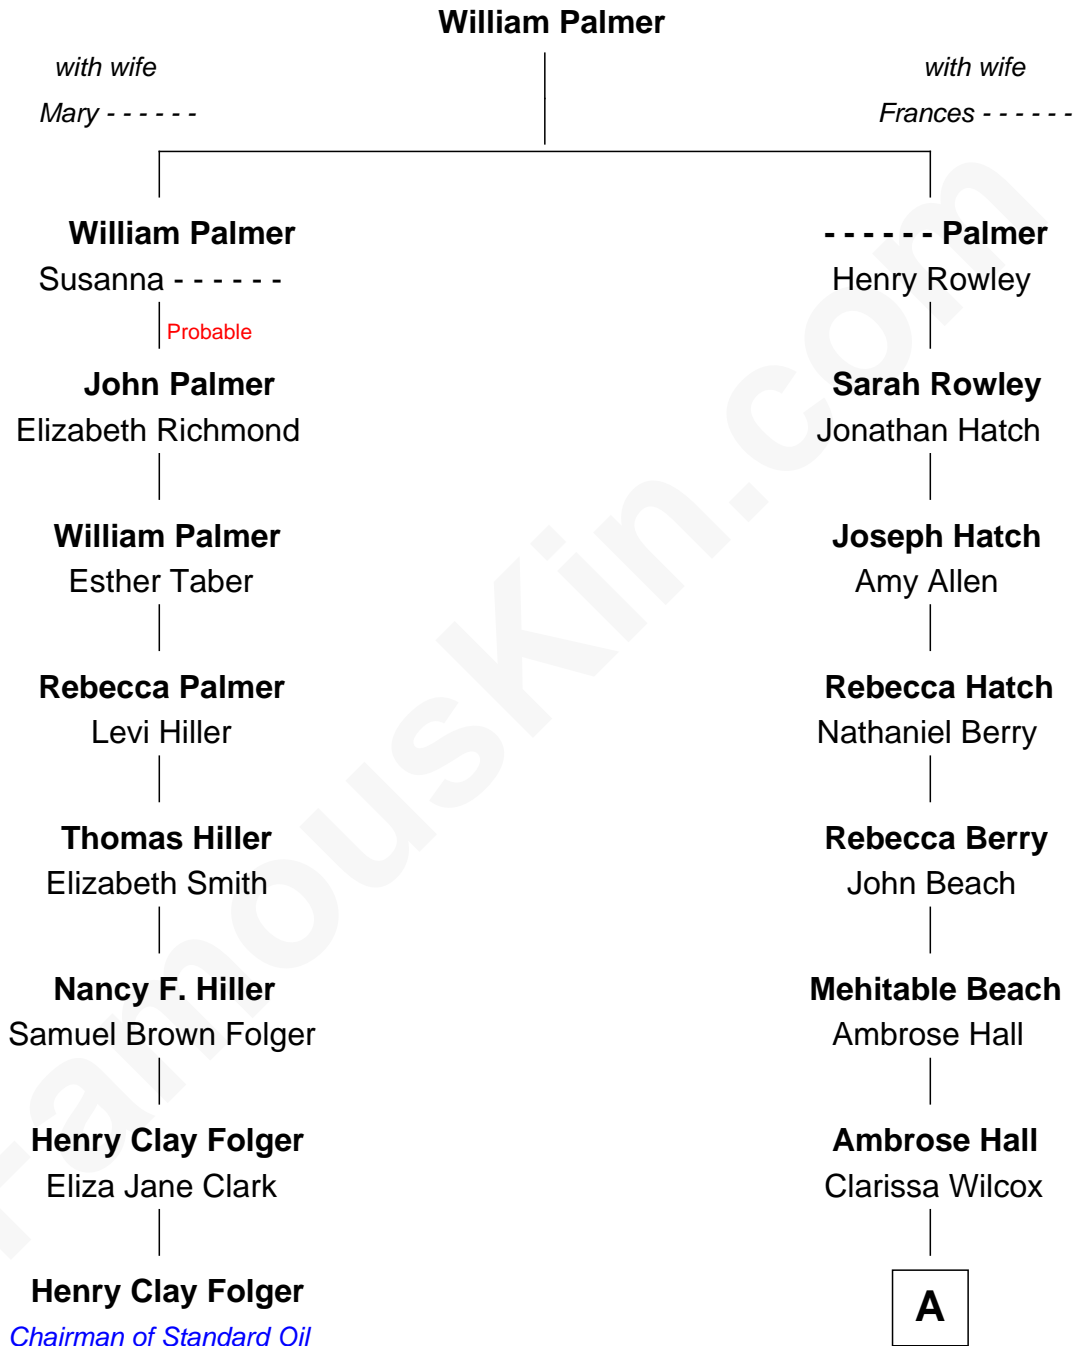

FamousKin.com

Relationship Chart of

Henry Clay Folger

Founder of Folger Shakespeare Library and Chairman of Standard Oil

7th cousin 2 times removed of

Sir Winston Churchill

Prime Minister of the United Kingdom

A

Clarissa Hall

Leonard Walter Jerome

Jeanette Jerome

Randolph Henry Spencer-Churchill

Sir Winston Churchill

Prime Minister of the United Kingdom

FamousKin.com