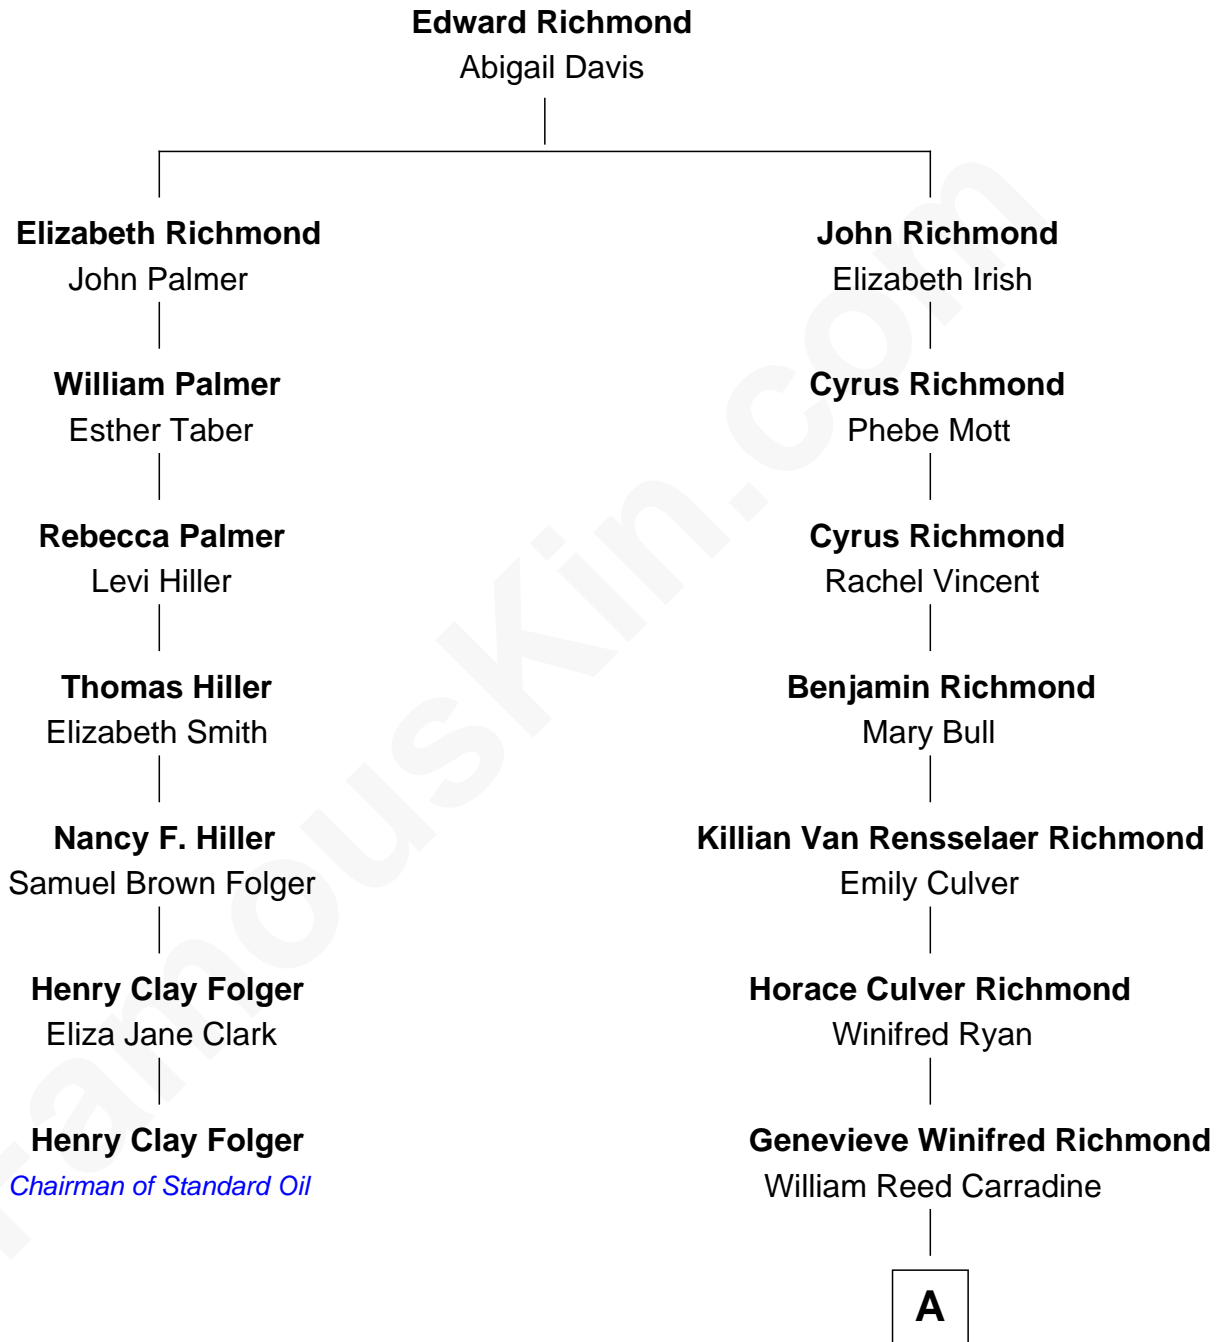

FamousKin.com

Relationship Chart of

Henry Clay Folger

Founder of Folger Shakespeare Library and Chairman of Standard Oil

6th cousin 3 times removed of

Martha Plimpton

TV, Movie & Stage Actress