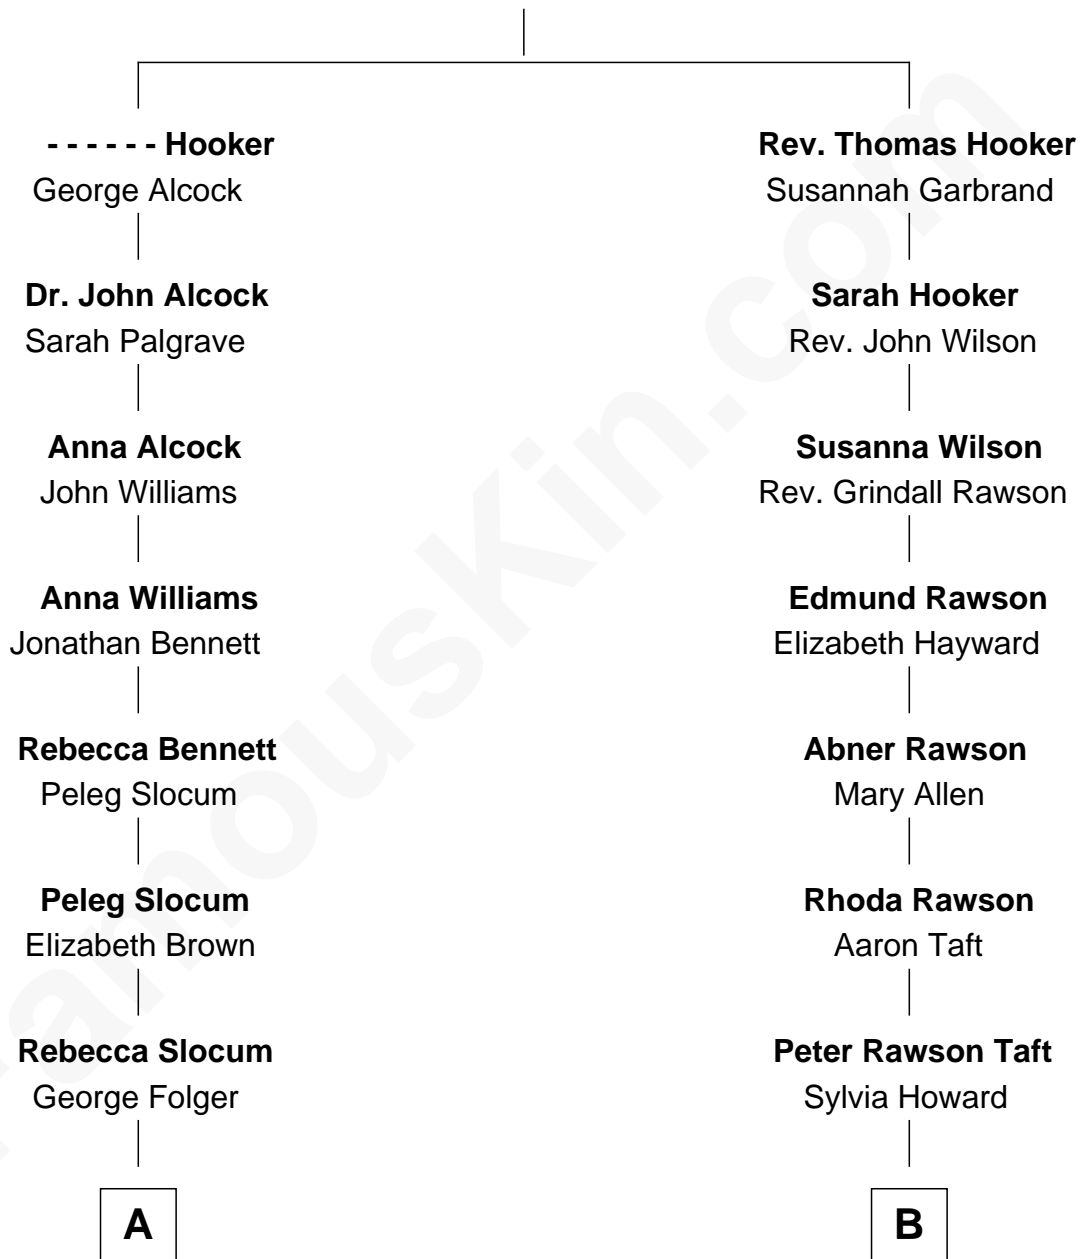

## Relationship Chart of

### Henry Clay Folger

*Founder of Folger Shakespeare Library and Chairman of Standard Oil*

8th cousin 1 time removed of

### William Howard Taft

*27th U.S. President*

**Thomas Hooker**

-----

**A**

**Samuel Brown Folger**

Nancy F. Hiller

**Henry Clay Folger**

Eliza Jane Clark

**Henry Clay Folger**

*Chairman of Standard Oil*

**B**

**Alphonso Taft**

Louisa Maria Torrey

**William Howard Taft**

*27th U.S. President*