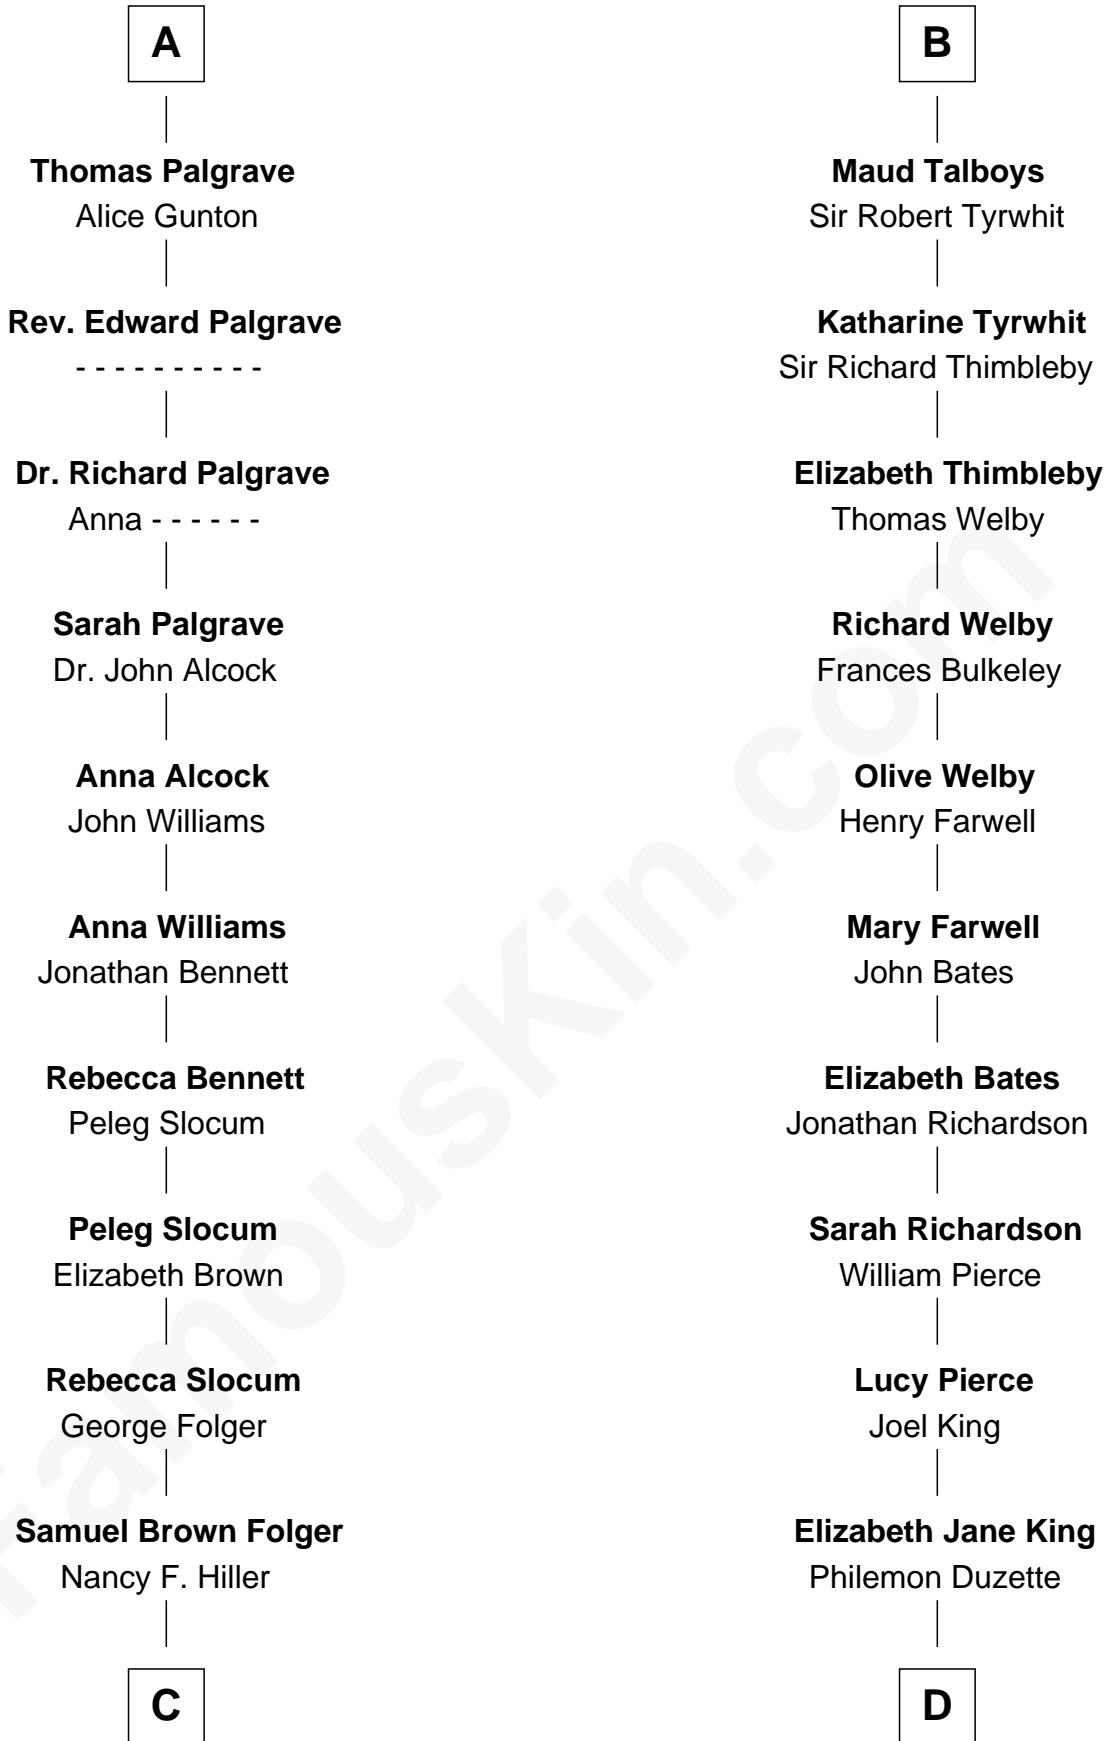

FamousKin.com

Relationship Chart of

Henry Clay Folger

Founder of Folger Shakespeare Library and Chairman of Standard Oil

18th cousin 3 times removed of

Mitt Romney

70th Governor of Massachusetts

Henry Plantagenet
Maud de Chaworth

Eleanor Plantagenet

Richard Fitzalan

Sir Richard Fitzalan

Elizabeth de Bohun

Elizabeth Fitzalan

Sir Robert Goushill

Elizabeth Goushill

Sir Robert Wingfield

Sir William Heron

Elizabeth Heron

Sir John Heron

Elizabeth Heron

Sir Robert Talboys

B

C

Henry Clay Folger
Eliza Jane Clark

Henry Clay Folger
Chairman of Standard Oil

D

Clarissa Minerva Duzette
Lewis Robison

Charles Edward Robison
Rosetta Mary Berry

Alma Luella Robison
Harold Arundel LaFount

Lenore Emily LaFount
George Wilcken Romney