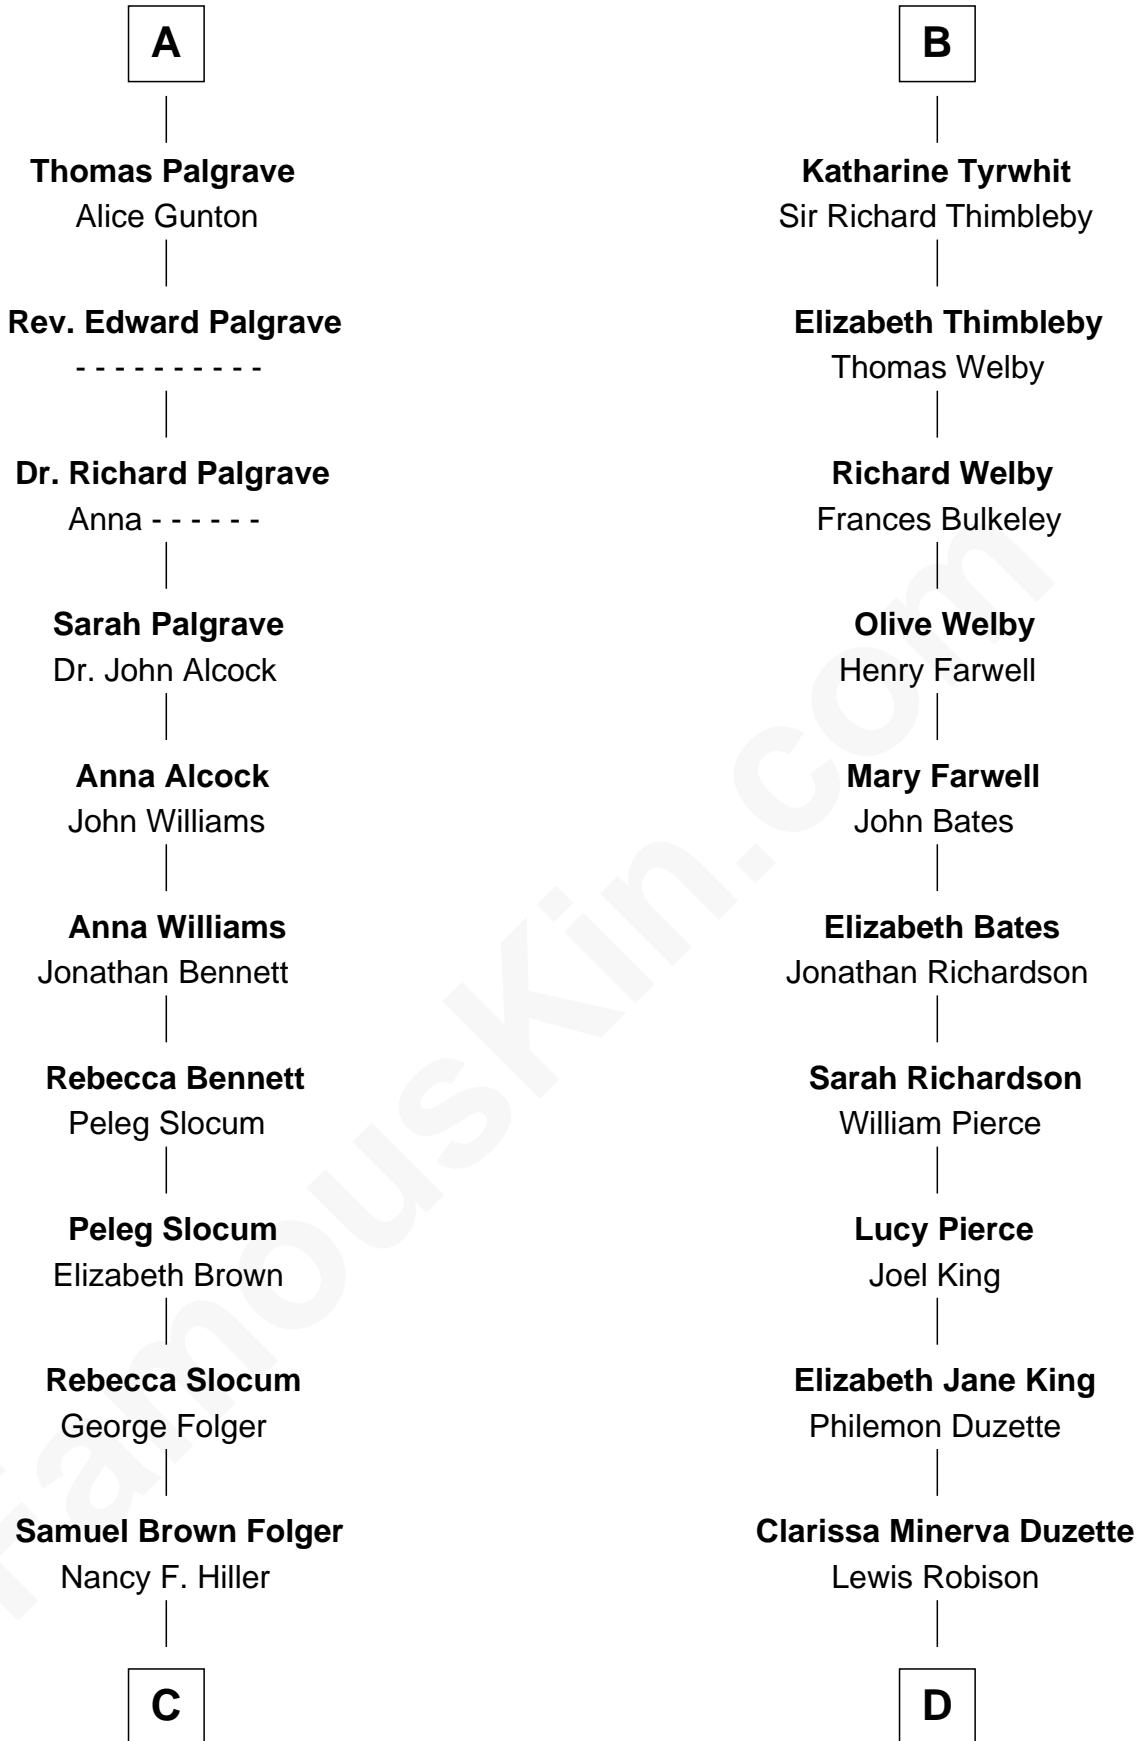

FamousKin.com

Relationship Chart of

Henry Clay Folger

Founder of Folger Shakespeare Library and Chairman of Standard Oil

18th cousin 2 times removed of

Mitt Romney

70th Governor of Massachusetts

Bartholomew de Badlesmere

Margaret de Badlesmere

Sir John de Tivetot

Sir Robert de Tivetot

Margaret Deincourt

Elizabeth de Tivetot

Sir Philip le Despencer

Margery Despencer

Sir Roger Wentworth

Agnes Wentworth

Sir Robert Constable

Anne Constable

William Tyrwhit

Sir Robert Tyrwhit

Maud Talboys

B

C

Henry Clay Folger
Eliza Jane Clark

Henry Clay Folger
Chairman of Standard Oil

D

Charles Edward Robison
Rosetta Mary Berry

Alma Luella Robison
Harold Arundel LaFount

Lenore Emily LaFount
George Wilcken Romney