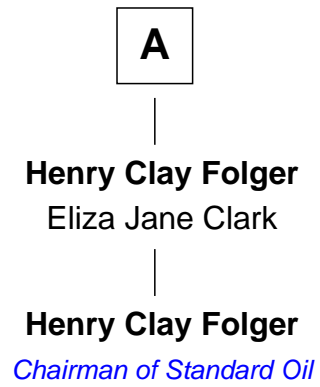

FamousKin.com