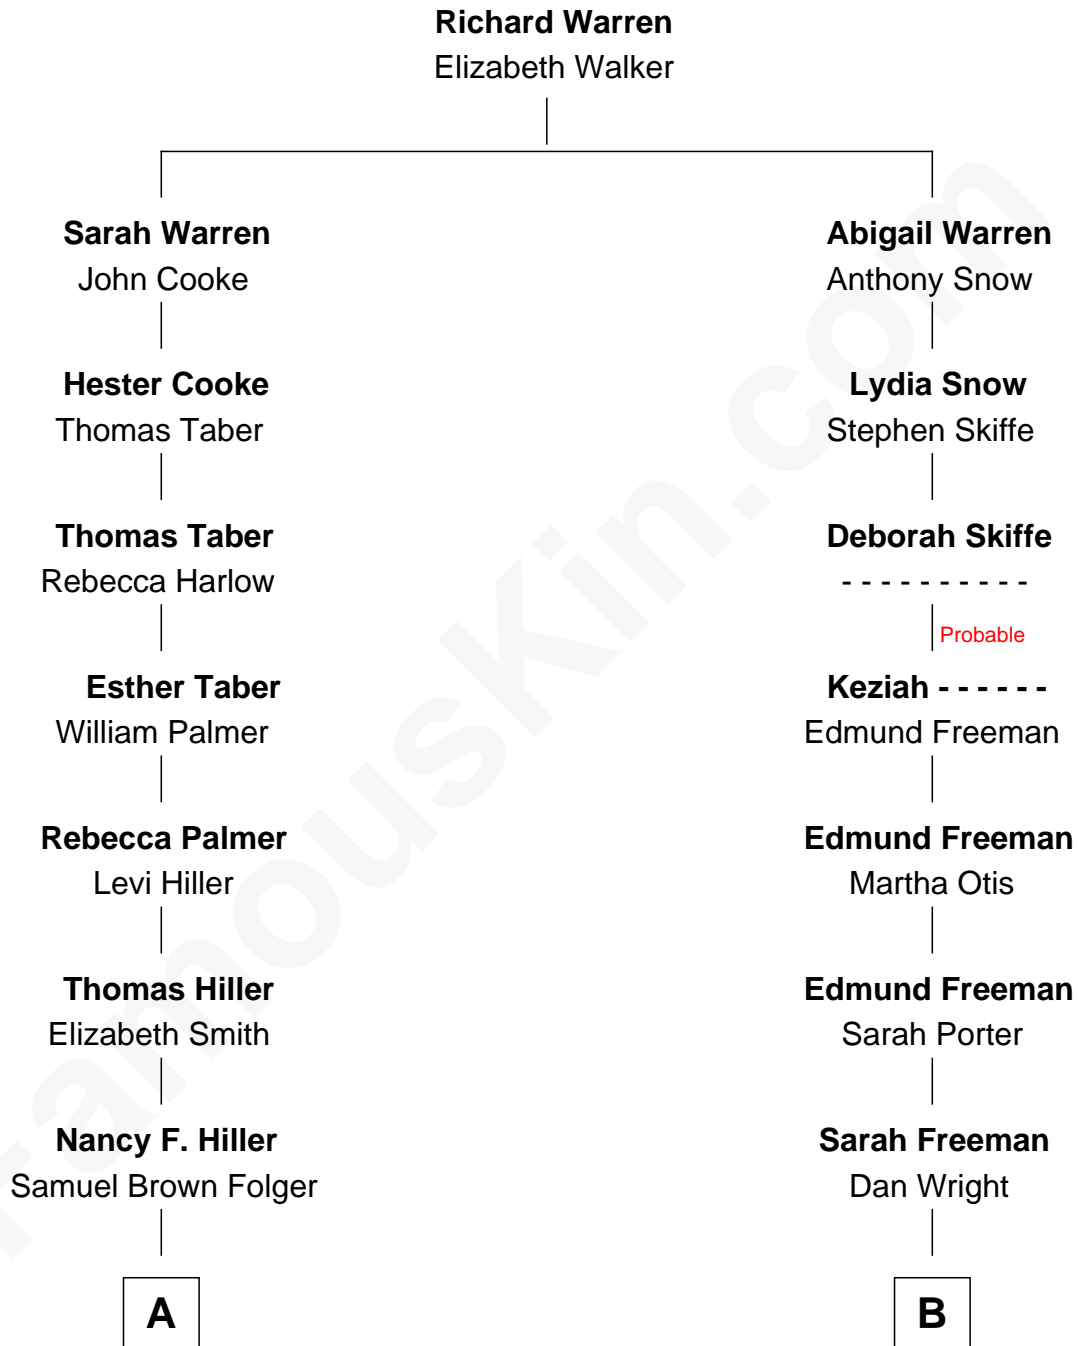

FamousKin.com

Relationship Chart of

Henry Clay Folger

Founder of Folger Shakespeare Library and Chairman of Standard Oil

8th cousin 1 time removed of

Orville Wright

Wright Brothers - Aviation Pioneer

A

Henry Clay Folger
Eliza Jane Clark

Henry Clay Folger
Chairman of Standard Oil

B

Dan Wright
Catherine Reeder

Bishop Milton Wright
Susan Catherine Koerner

Orville Wright
Aviation Pioneer

FamousKin.com