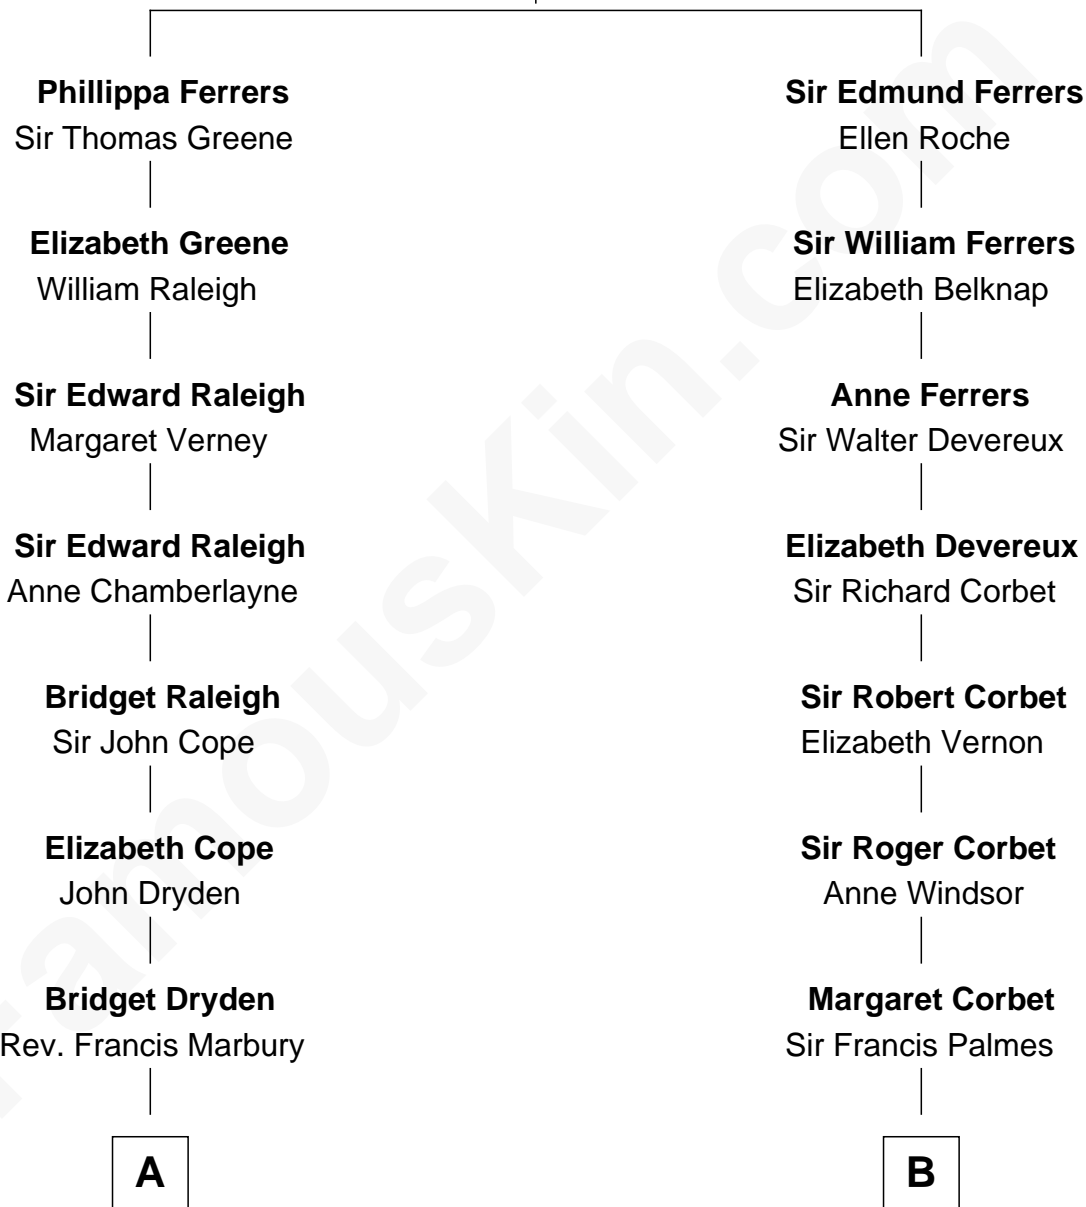

FamousKin.com

Relationship Chart of

Henry Clay Folger

Founder of Folger Shakespeare Library and Chairman of Standard Oil

15th cousin 4 times removed of

Nelson Rockefeller

41st U.S. Vice-President

Robert de Ferrers
Margaret Despencer

C

John Davison Rockefeller

Laura Celestia Spelman

John Davison Rockefeller

Abby Greene Aldrich

Nelson Rockefeller

41st U.S. Vice-President

FamousKin.com