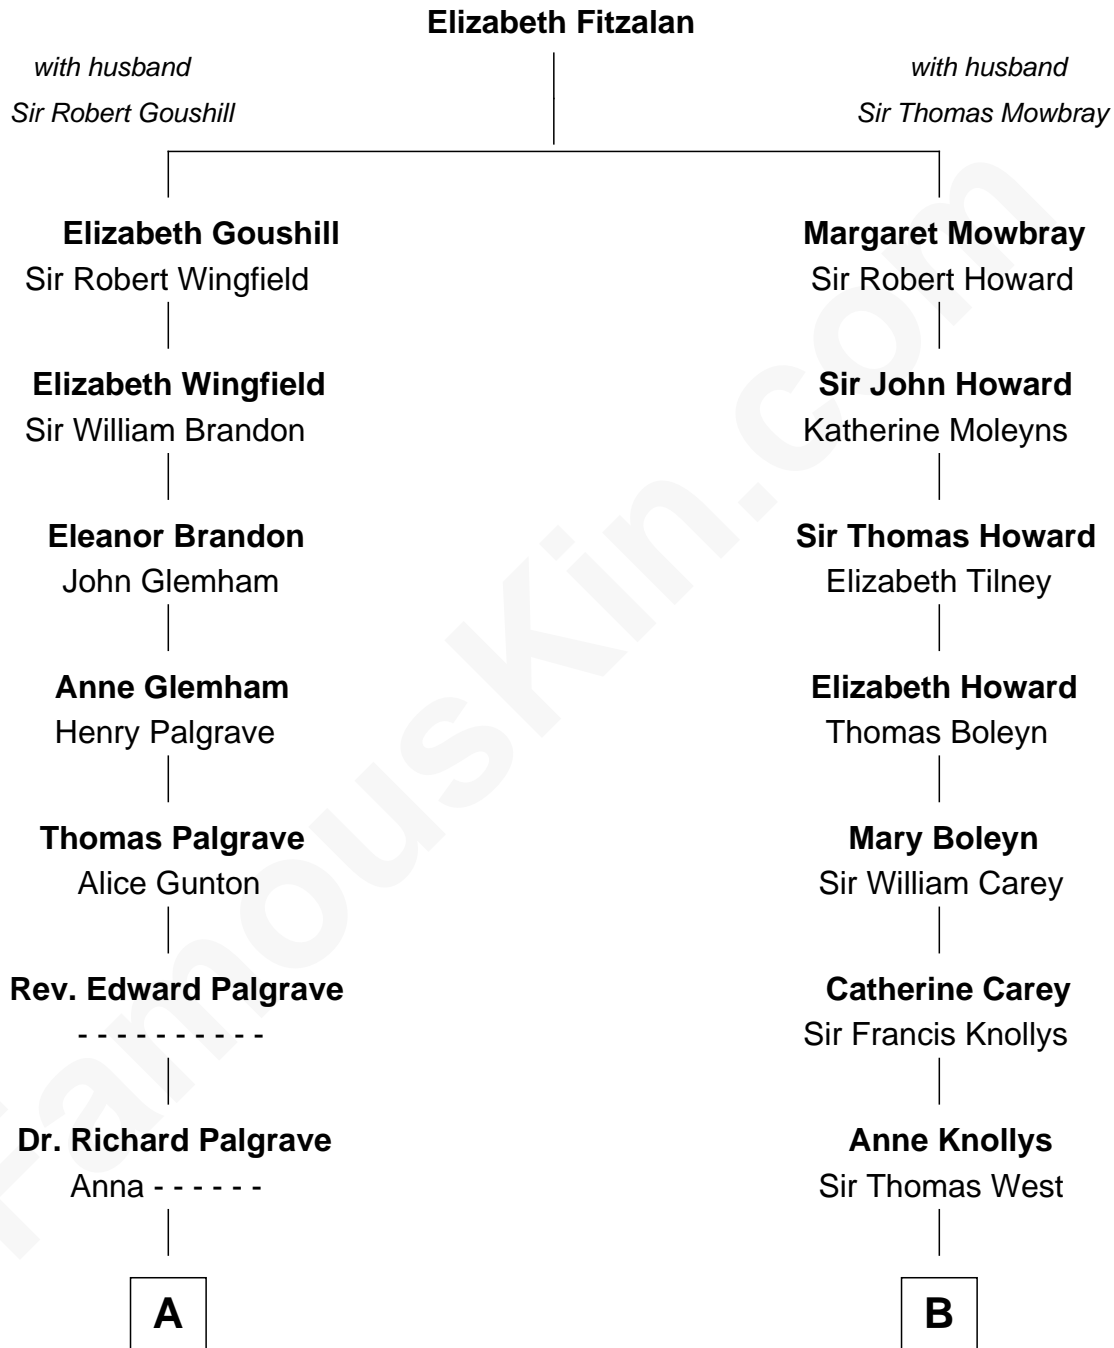

FamousKin.com

Relationship Chart of

Henry Clay Folger

Founder of Folger Shakespeare Library and Chairman of Standard Oil

15th cousin 3 times removed of

Nelson Rockefeller

41st U.S. Vice-President

C

John Davison Rockefeller

Abby Greene Aldrich

Nelson Rockefeller

41st U.S. Vice-President

FamousKin.com