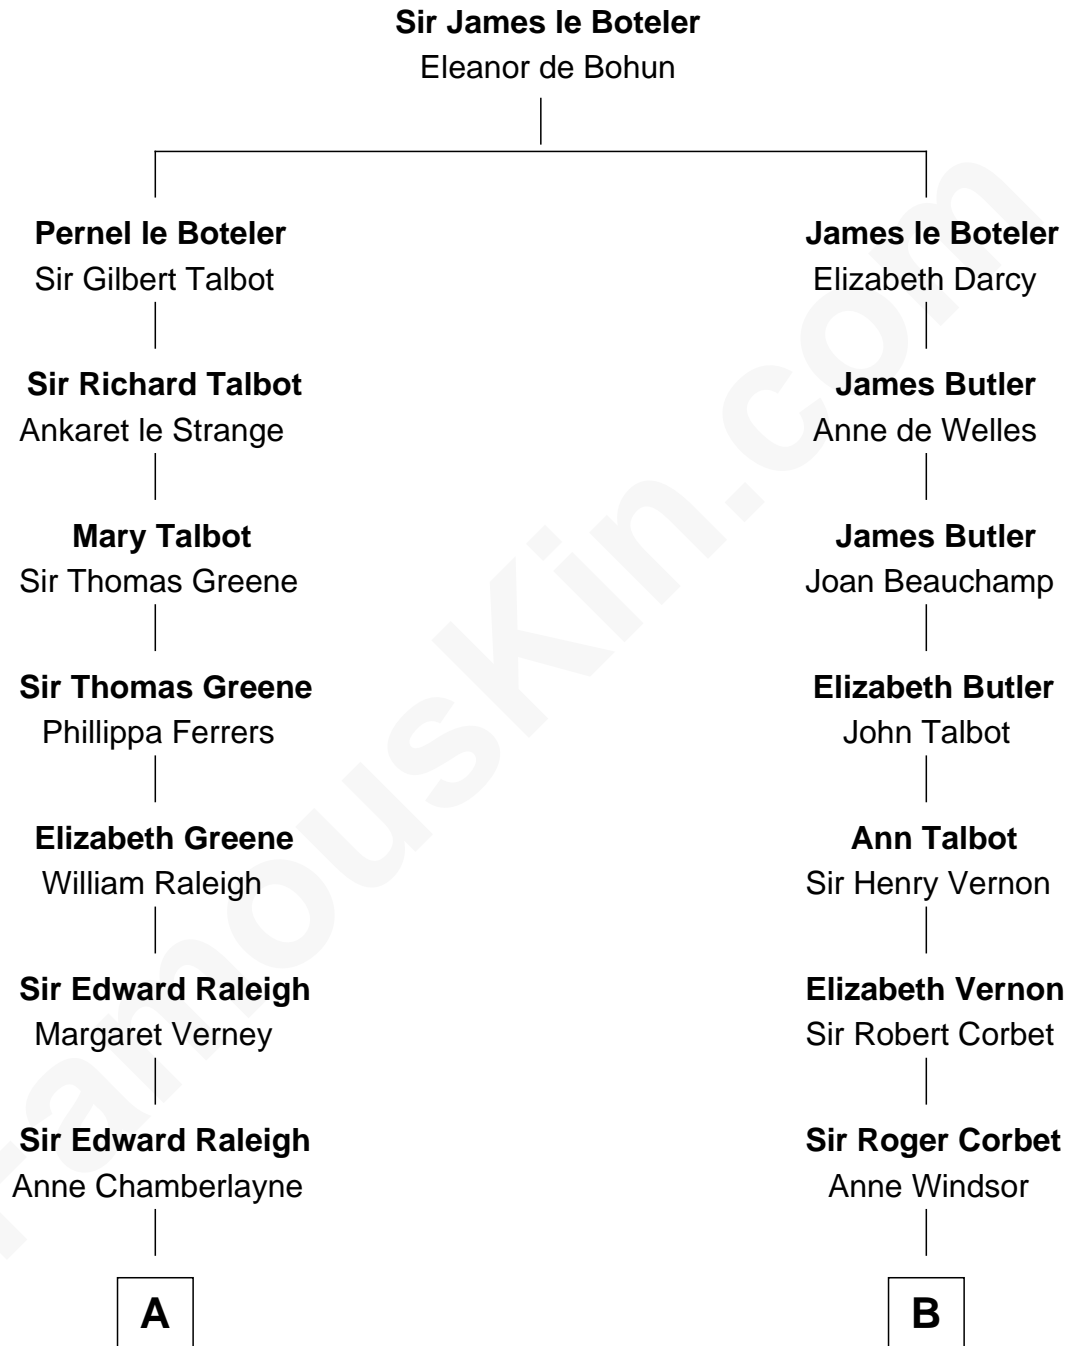

FamousKin.com

Relationship Chart of

Henry Clay Folger

Founder of Folger Shakespeare Library and Chairman of Standard Oil

18th cousin 2 times removed of

Nelson Rockefeller

41st U.S. Vice-President

C

Henry Clay Folger
Eliza Jane Clark

Henry Clay Folger
Chairman of Standard Oil

D

William Avery Rockefeller
Eliza Davison

John Davison Rockefeller
Laura Celestia Spelman

John Davison Rockefeller
Abby Greene Aldrich

Nelson Rockefeller
41st U.S. Vice-President

FamousKin.com