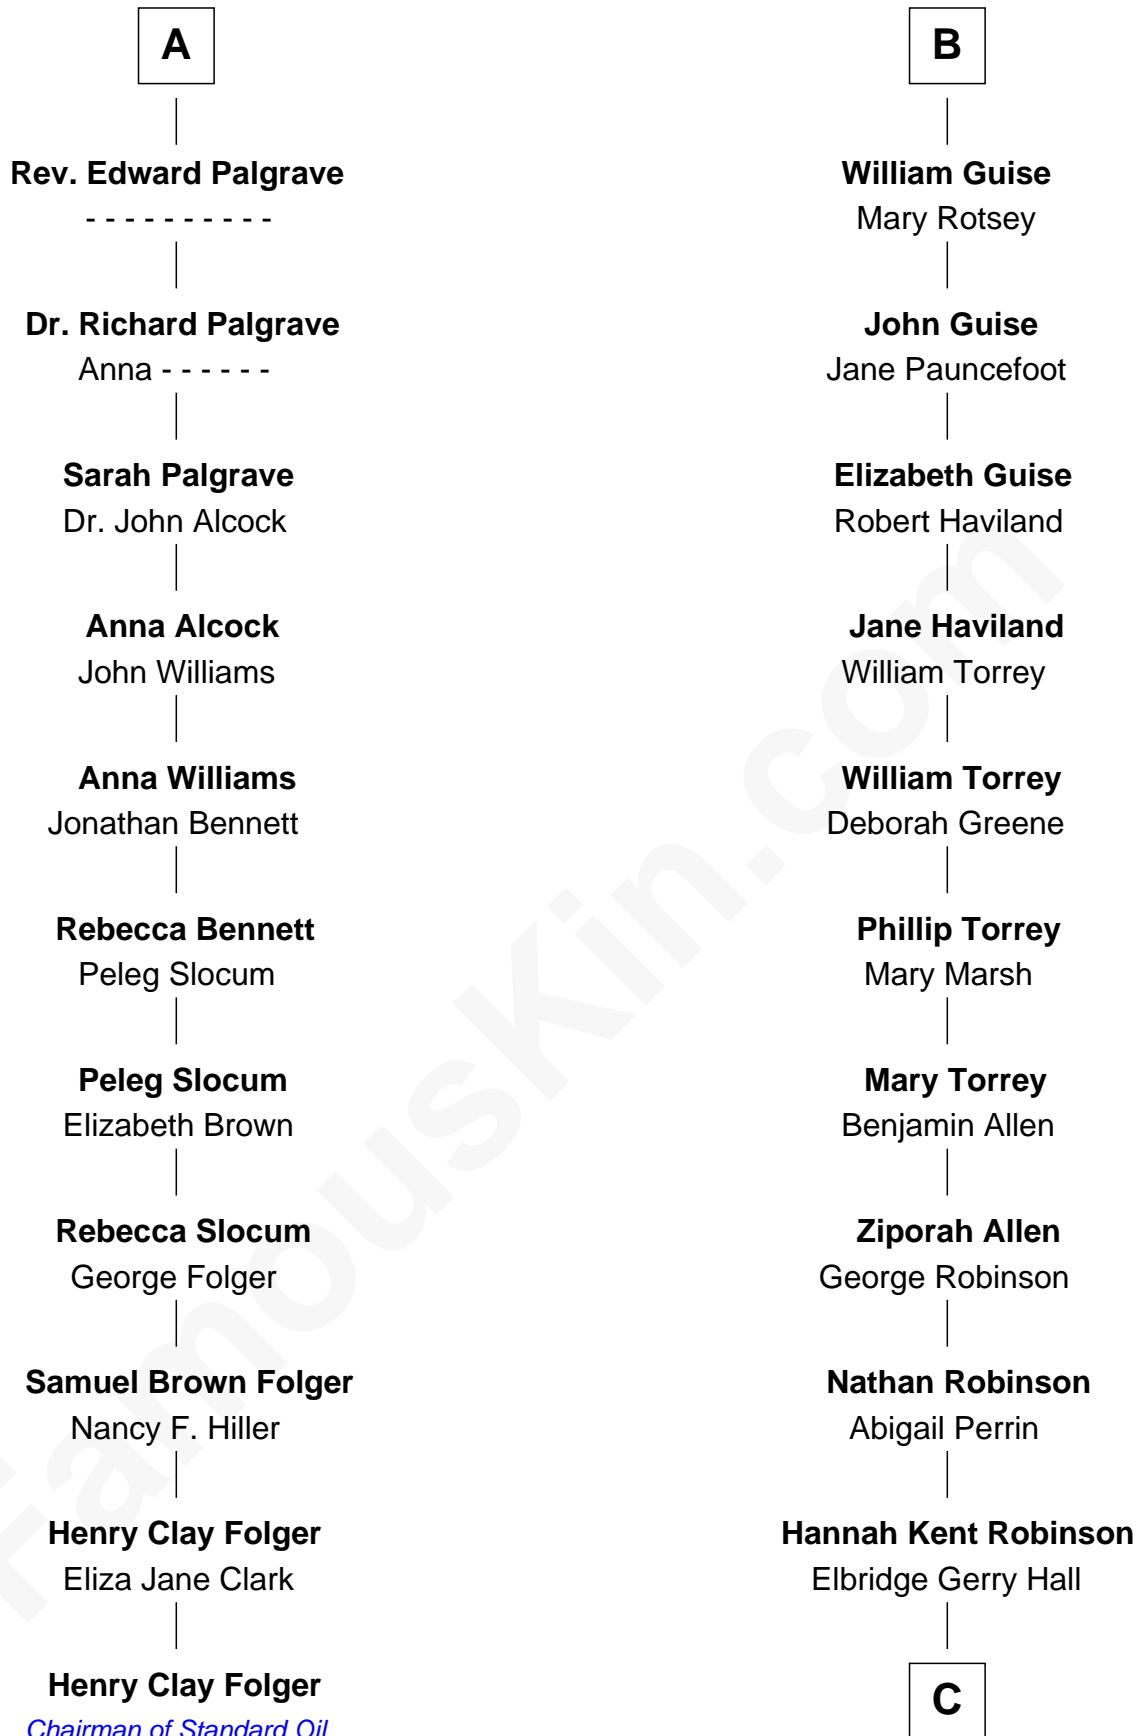

FamousKin.com

Relationship Chart of

Henry Clay Folger

Founder of Folger Shakespeare Library and Chairman of Standard Oil

17th cousin 3 times removed of

Raquel Welch
Movie Actress

C

Justin Smith Hall
Sarah Mehitable Stanford

Emery Stanford Hall
Clara Louise Adams

Josephine Sarah Hall
Armando Carlos Tejada

Raquel Welch
aka Raquel Welch