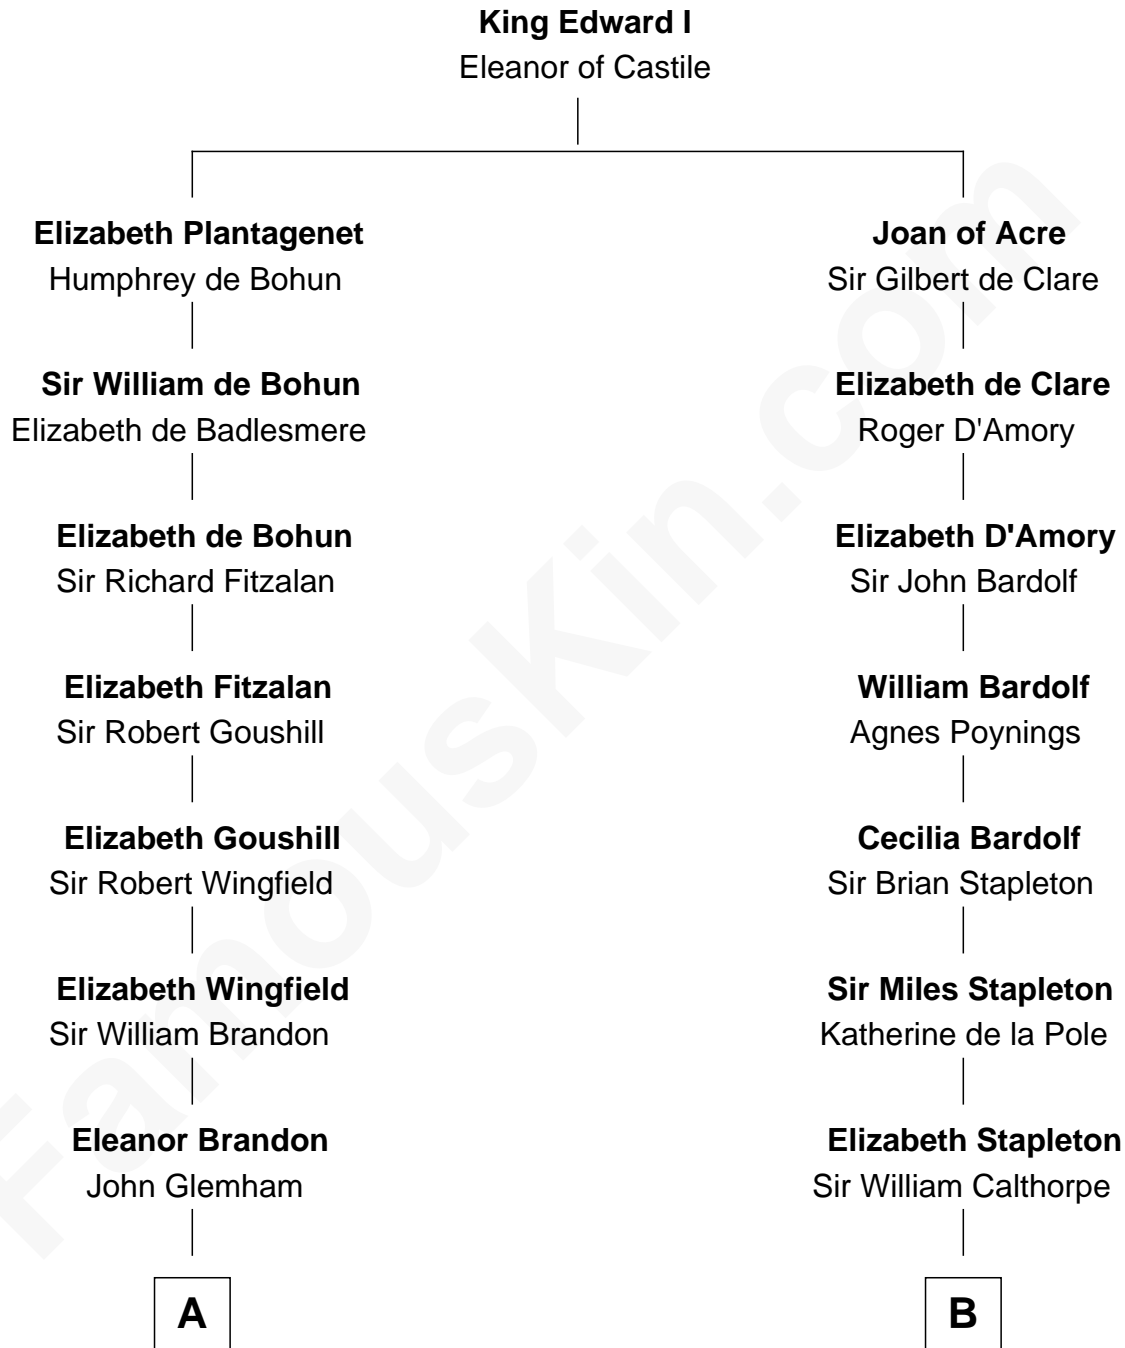

## Relationship Chart of

### Henry Clay Folger

*Founder of Folger Shakespeare Library and Chairman of Standard Oil*

19th cousin 2 times removed of

**Vachel Lindsay**  
*American Poet*

**C**

**Samuel Brown Folger**

Nancy F. Hiller

**Henry Clay Folger**