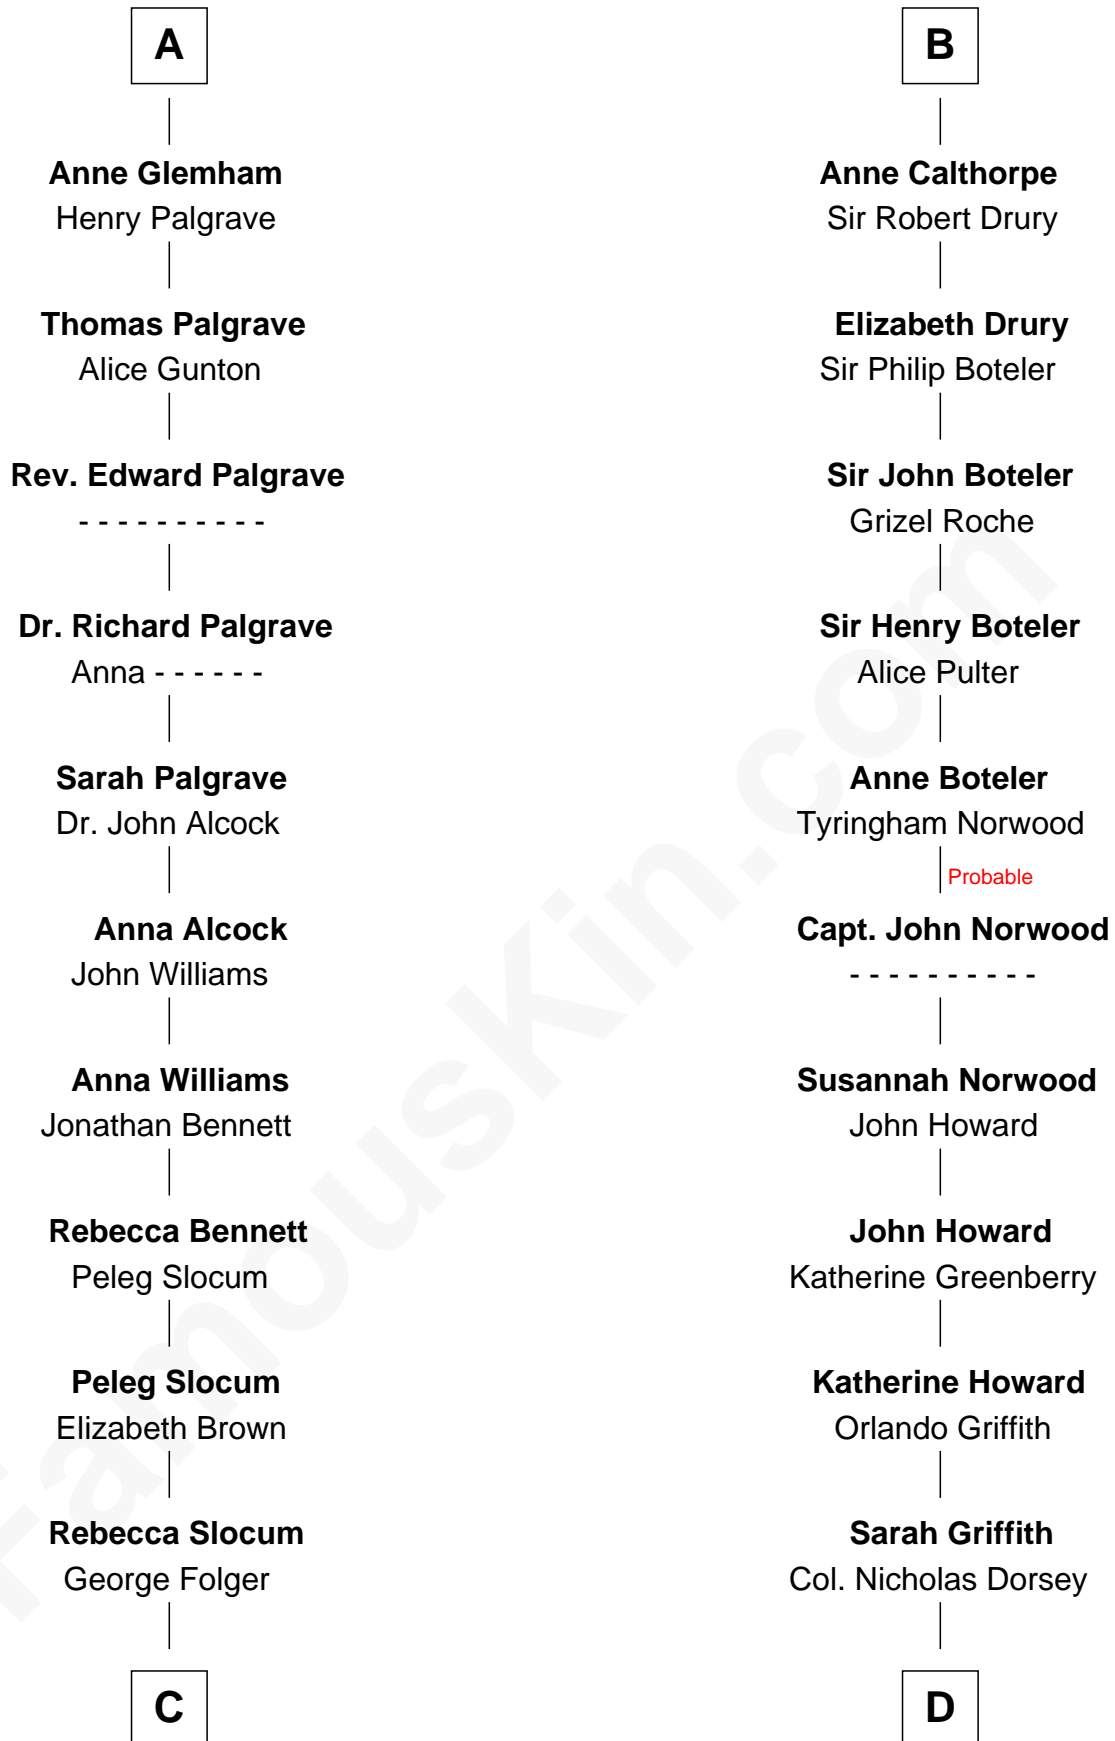

## Relationship Chart of

### Henry Clay Folger

*Founder of Folger Shakespeare Library and Chairman of Standard Oil*

19th cousin 2 times removed of

**Vachel Lindsay**  
*American Poet*

**C**

**Samuel Brown Folger**

Nancy F. Hiller

**Henry Clay Folger**

Eliza Jane Clark

**Henry Clay Folger**

*Chairman of Standard Oil*

**D**

**Rachel Dorsey**

Anthony Lindsay

**Vachel Lindsay**

Mary Anna Quisenberry