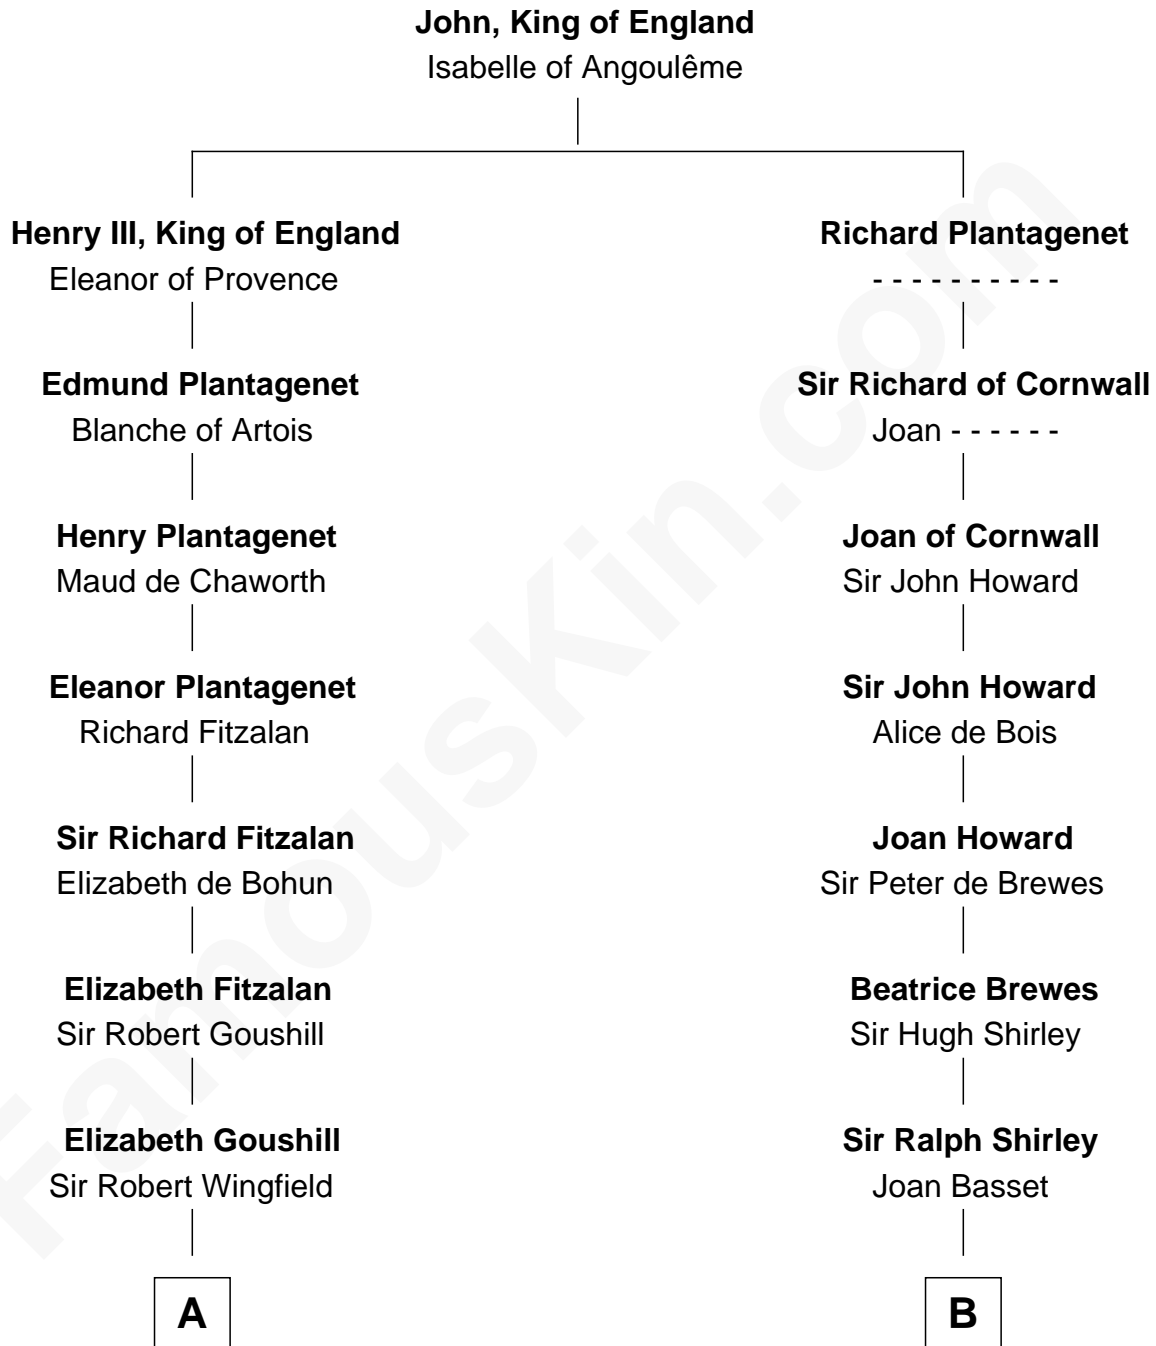

FamousKin.com

Relationship Chart of

Henry Clay Folger

Founder of Folger Shakespeare Library and Chairman of Standard Oil

21st cousin of

Helen (Herron) Taft

First Lady of President William H. Taft

C

Peleg Slocum
Elizabeth Brown

Rebecca Slocum
George Folger

Samuel Brown Folger
Nancy F. Hiller

Henry Clay Folger
Eliza Jane Clark

Henry Clay Folger
Chairman of Standard Oil

D

Joanna Wilcockson
David Welles

Charity Welles
Rev. Isaac Clinton