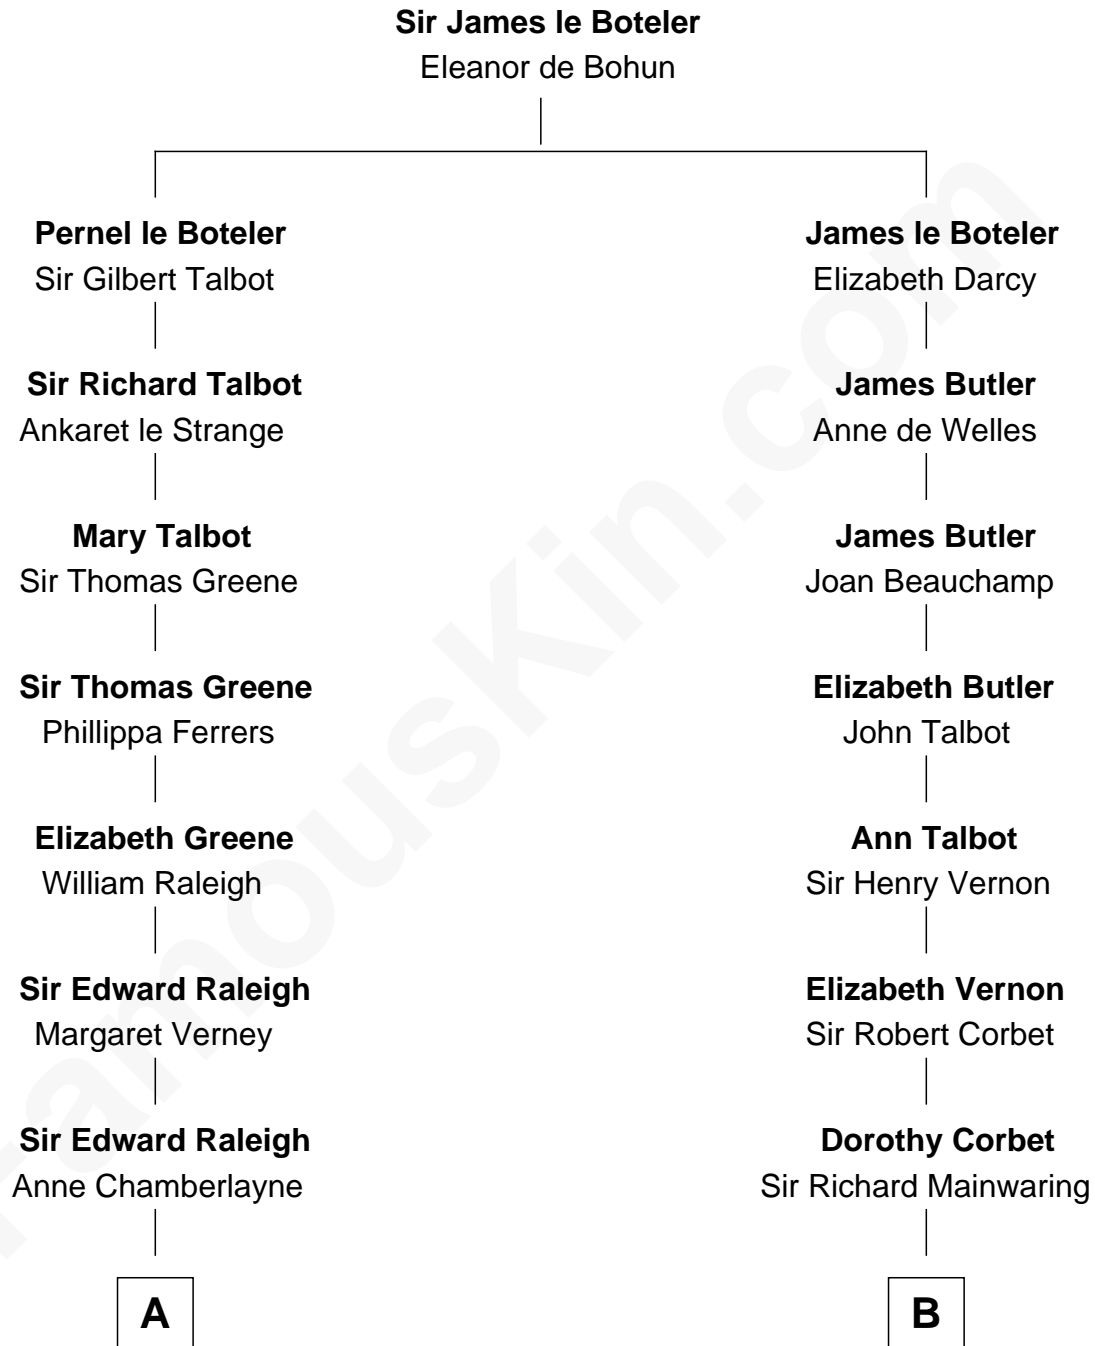

## Relationship Chart of

### Henry Clay Folger

*Founder of Folger Shakespeare Library and Chairman of Standard Oil*

17th cousin 1 time removed of

### Grover Cleveland

*22nd and 24th U.S. President*

**C**

Henry Clay Folger

Eliza Jane Clark

Henry Clay Folger

*Chairman of Standard Oil*

FamousKin.com