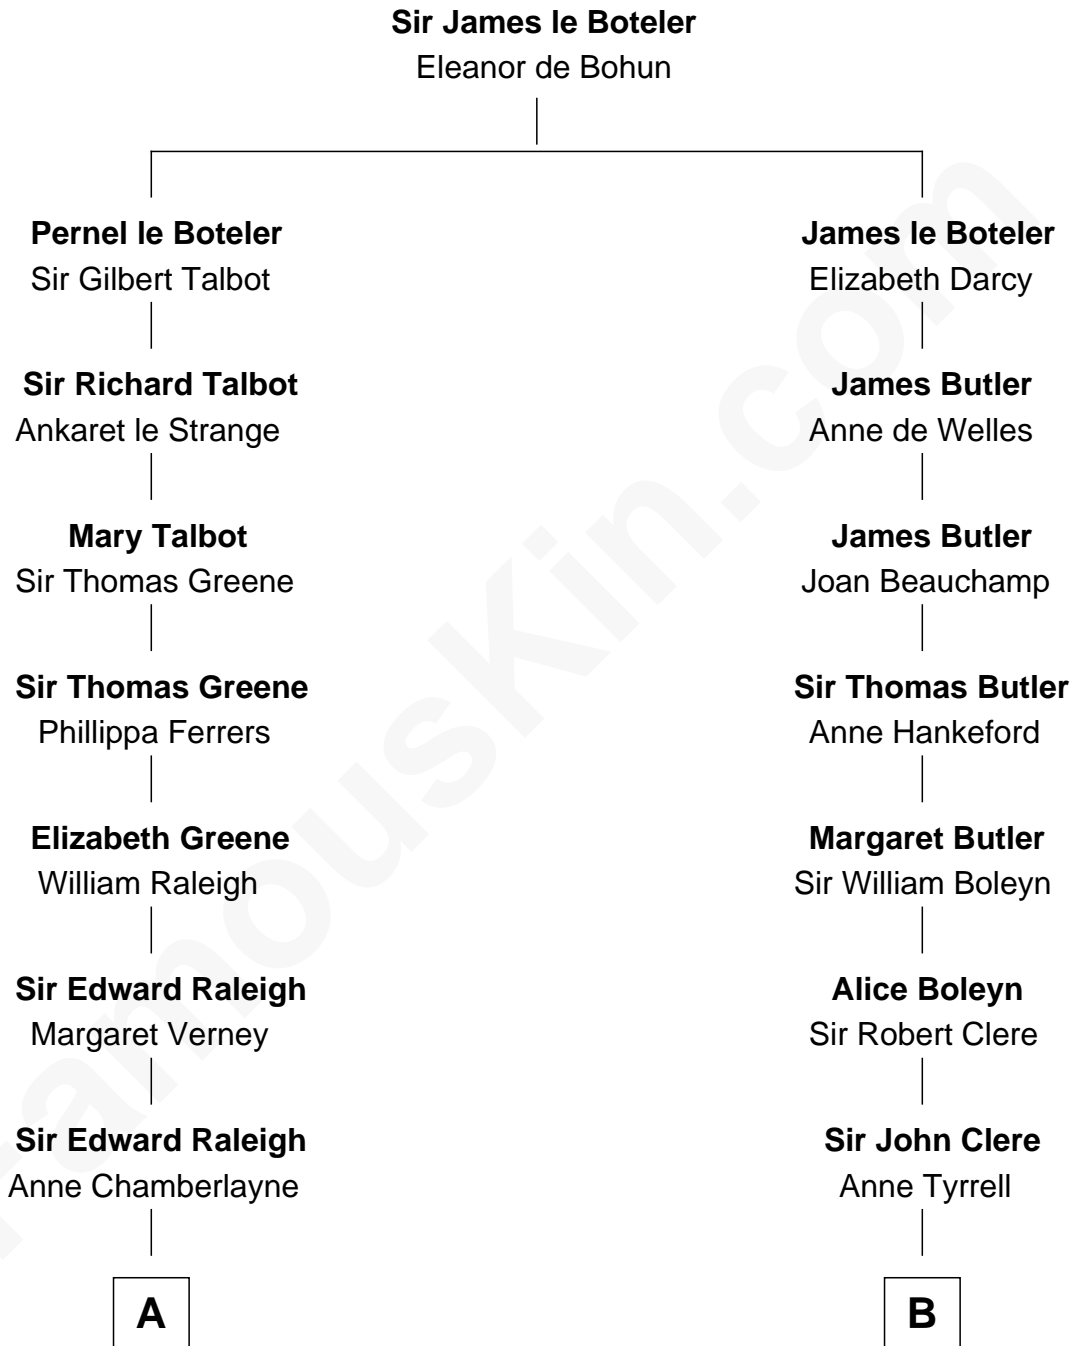

## Relationship Chart of

### Henry Clay Folger

*Founder of Folger Shakespeare Library and Chairman of Standard Oil*

18th cousin 2 times removed of

### Mamie (Doud) Eisenhower

*First Lady of President Dwight Eisenhower*

**C**

**Henry Clay Folger**  
Eliza Jane Clark

**Henry Clay Folger**  
*Chairman of Standard Oil*

**D**

**Maria Riggs**  
Eli Doud

**Royal Houghton Doud**  
Mary Cornelia Sheldon