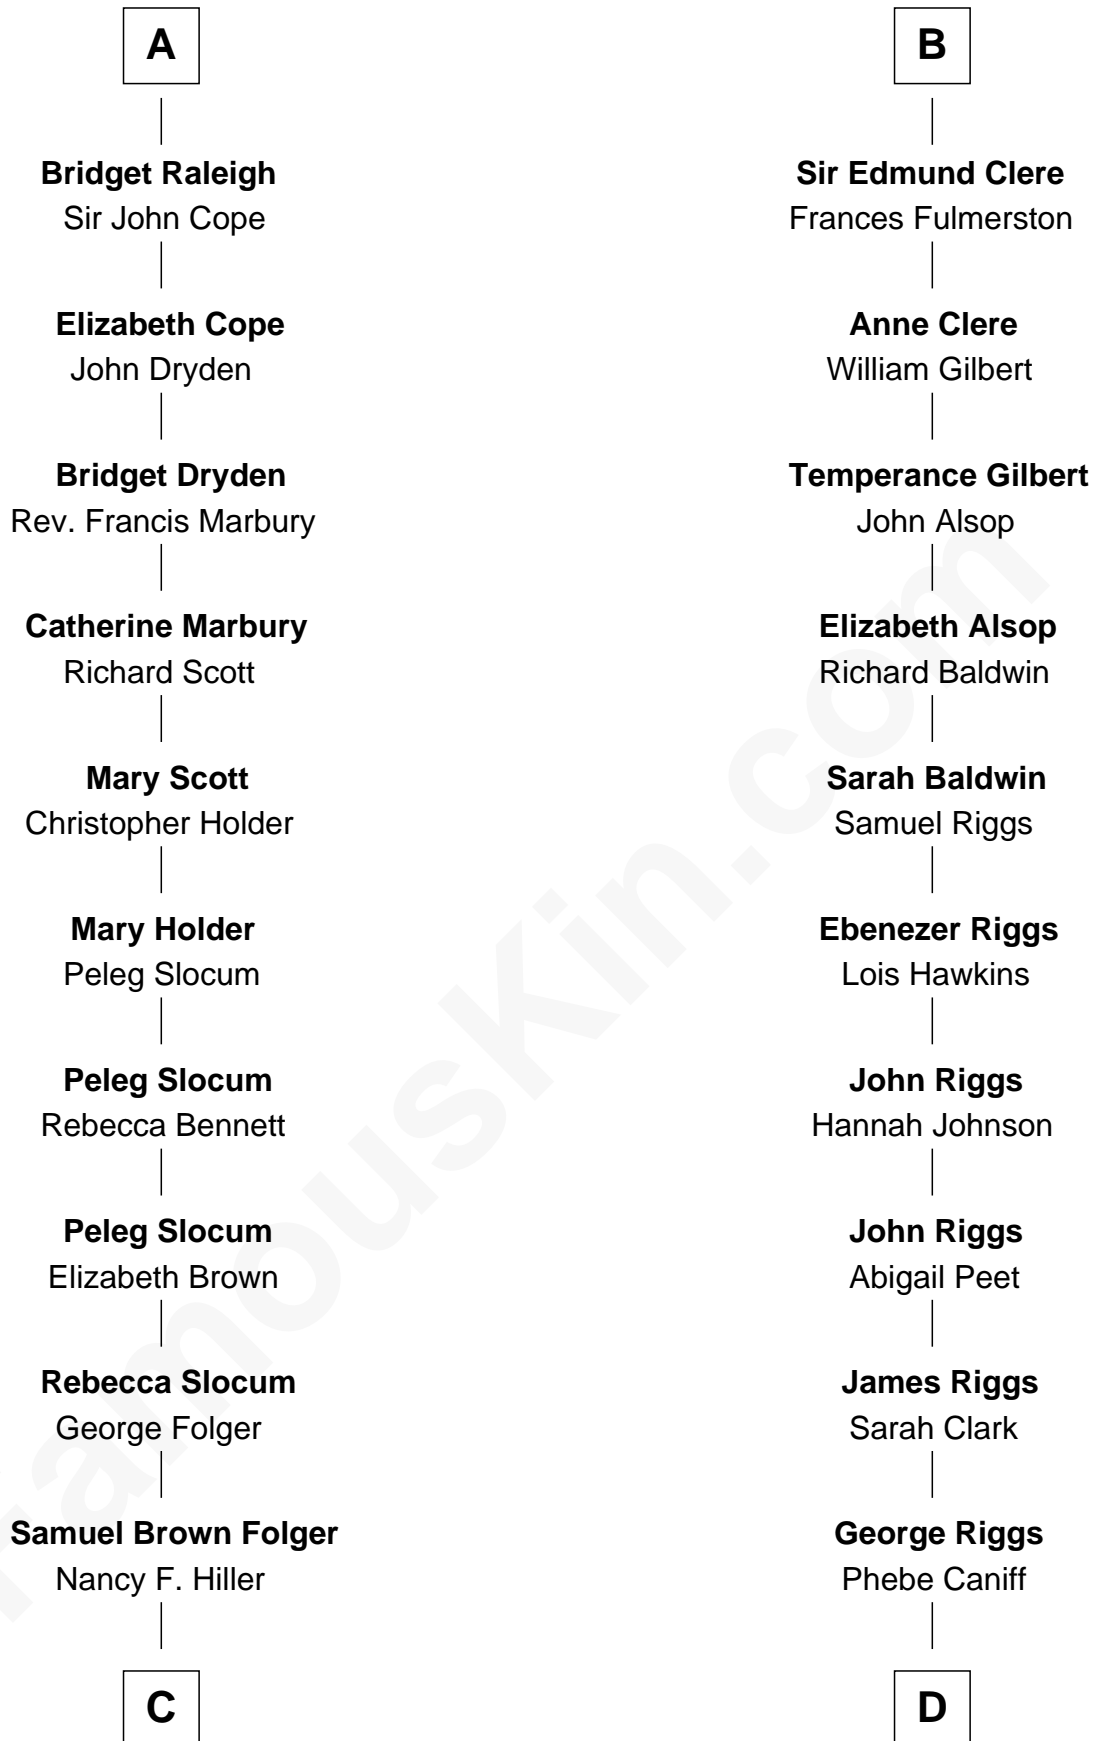

## Relationship Chart of

### Henry Clay Folger

*Founder of Folger Shakespeare Library and Chairman of Standard Oil*

18th cousin 2 times removed of

### Mamie (Doud) Eisenhower

*First Lady of President Dwight Eisenhower*

**C**

**Henry Clay Folger**  
Eliza Jane Clark

**Henry Clay Folger**  
*Chairman of Standard Oil*

**D**

**Maria Riggs**  
Eli Doud

**Royal Houghton Doud**  
Mary Cornelia Sheldon

**John Sheldon Doud**  
Elivera Mathilda Carlson

**Mamie (Doud) Eisenhower**  
*First Lady of Dwight Eisenhower*

FamousKin.com