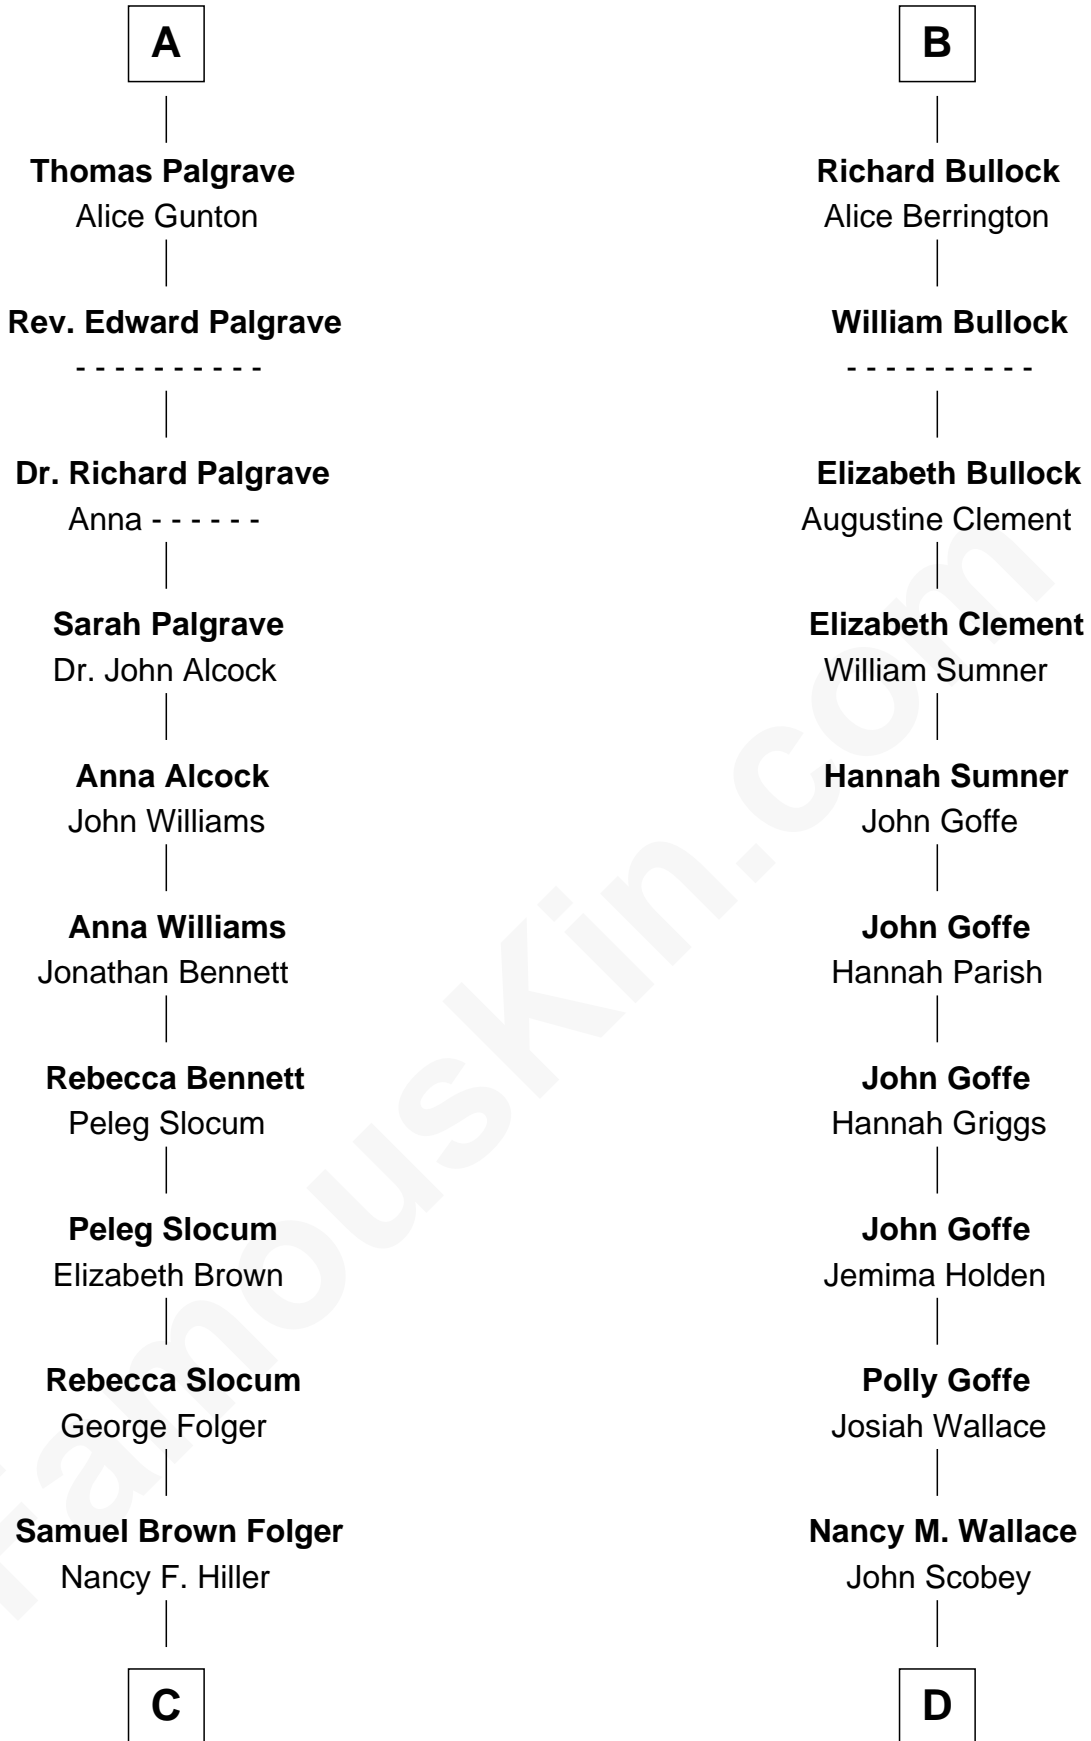

FamousKin.com

Relationship Chart of

Henry Clay Folger

Founder of Folger Shakespeare Library and Chairman of Standard Oil

18th cousin 1 time removed of

Lou (Henry) Hoover

First Lady of President Herbert Hoover

A

Maud de Badlesmere

John de Vere

Aubrey de Vere

Alice FitzWalter

Sir Richard de Vere

Alice Sergeaux

Sir John de Vere

Elizabeth Howard

Joan de Vere

Sir William Norreys

Margaret Norreys

Gilbert Bullock

Thomas Bullock

Alice Kingsmill

B

C

Henry Clay Folger
Eliza Jane Clark

Henry Clay Folger
Chairman of Standard Oil

D

Philomelia Sophia Scobey
Phineas Weed

Florence Ida Weed
Charles Delano Henry

Lou (Henry) Hoover
First Lady of Herbert Hoover