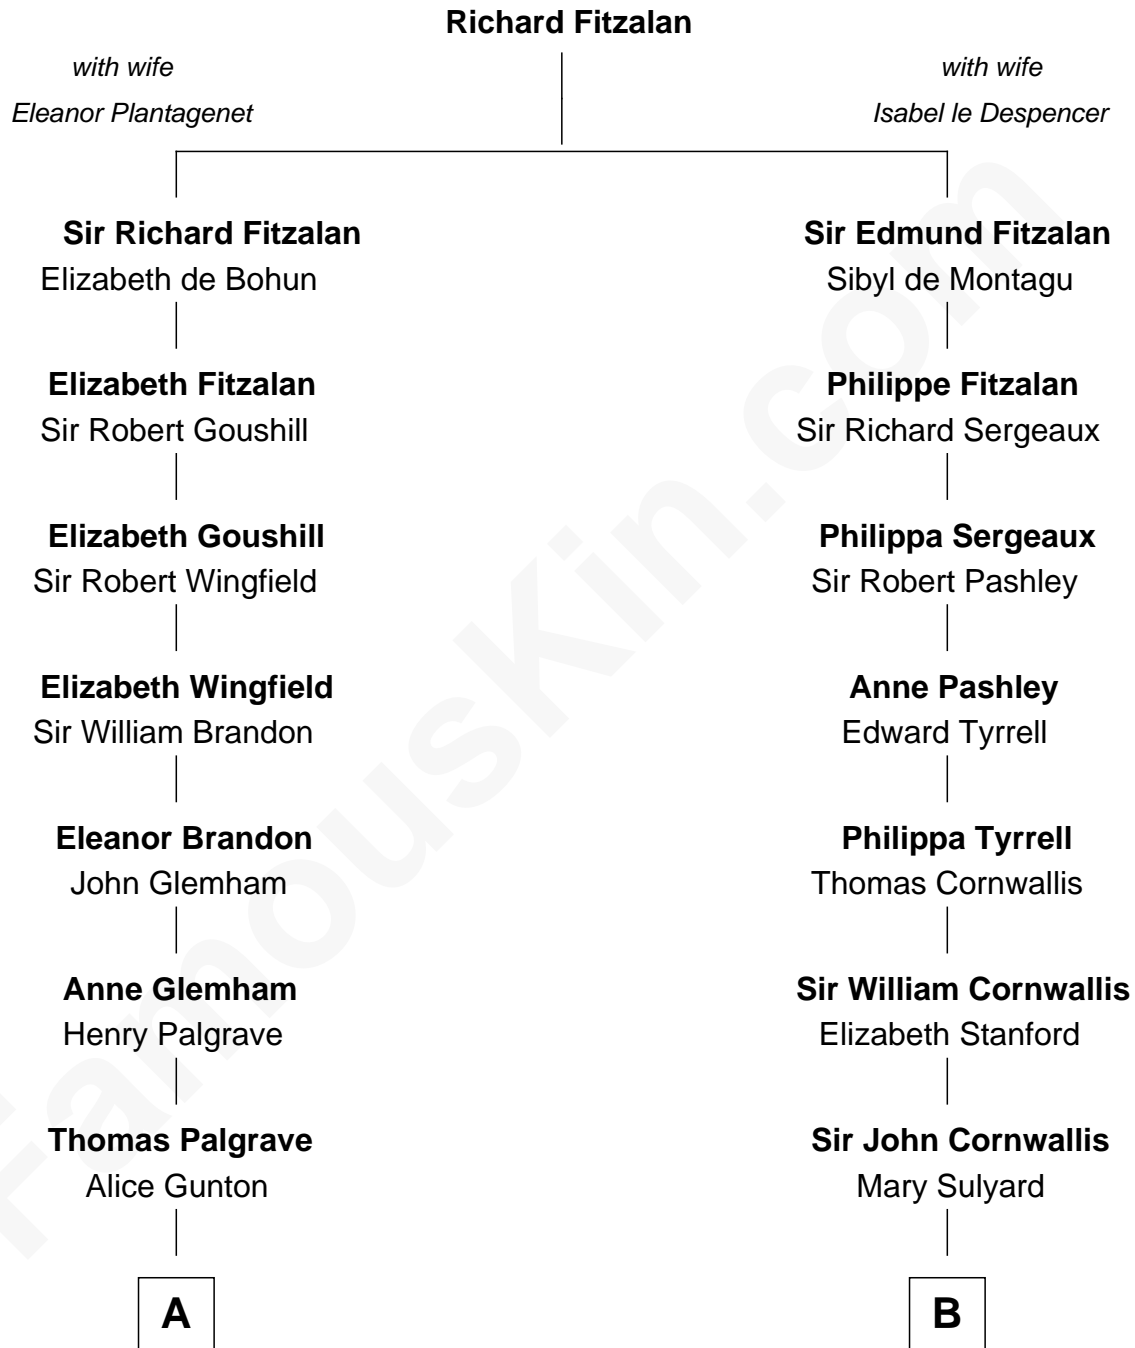

Ellen Louise (Axson) Wilson

First Lady of President Woodrow Wilson