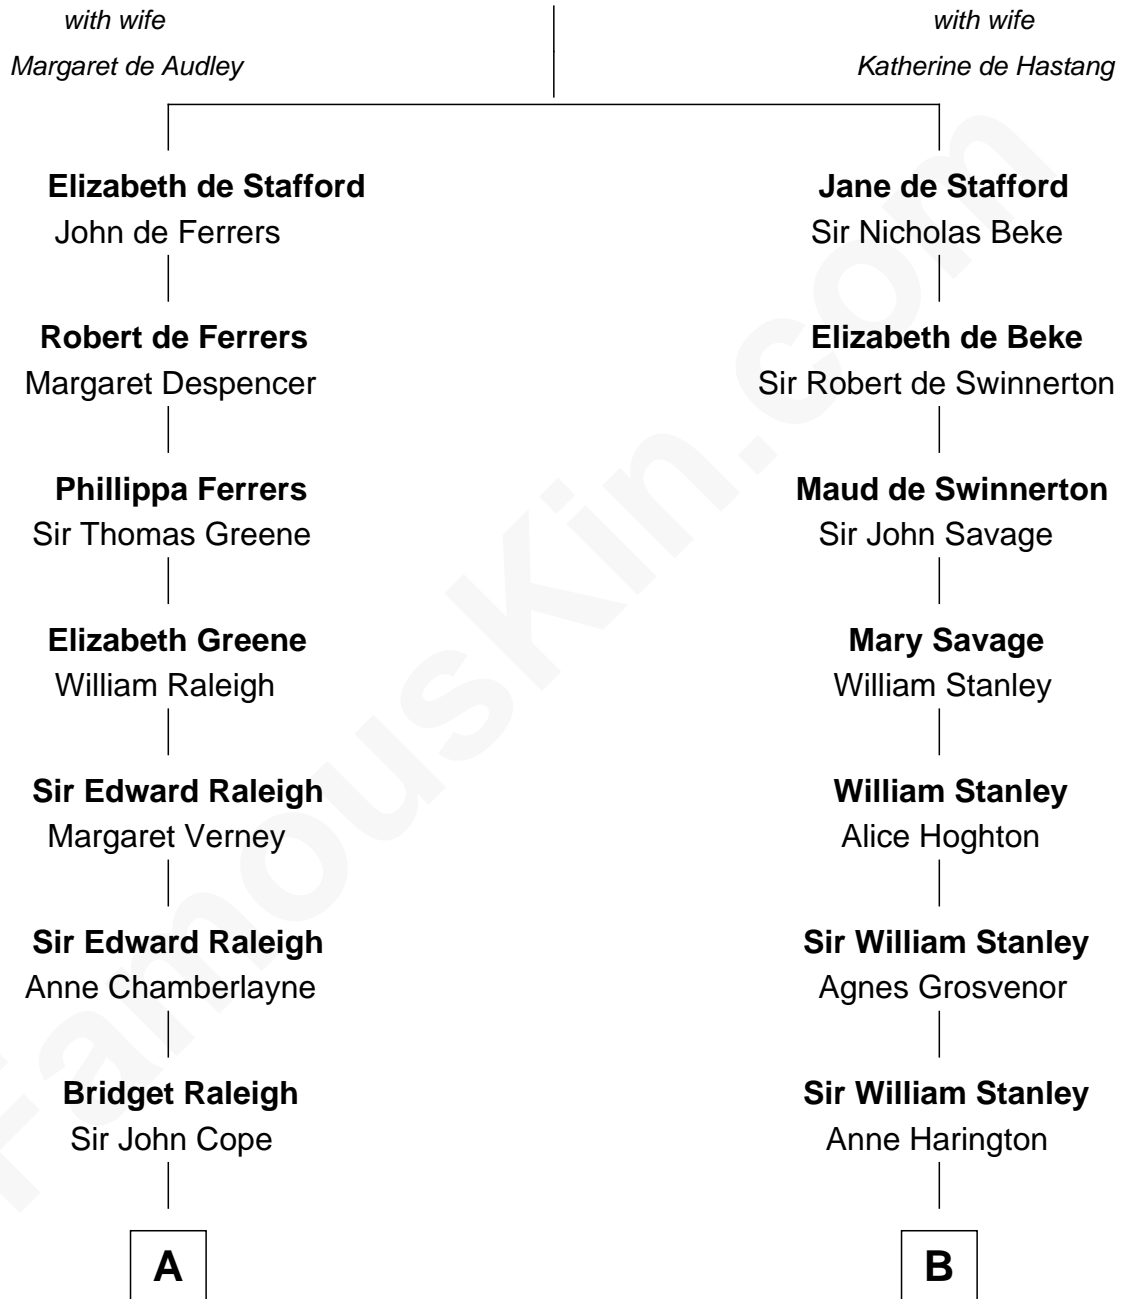

Ralph de Stafford