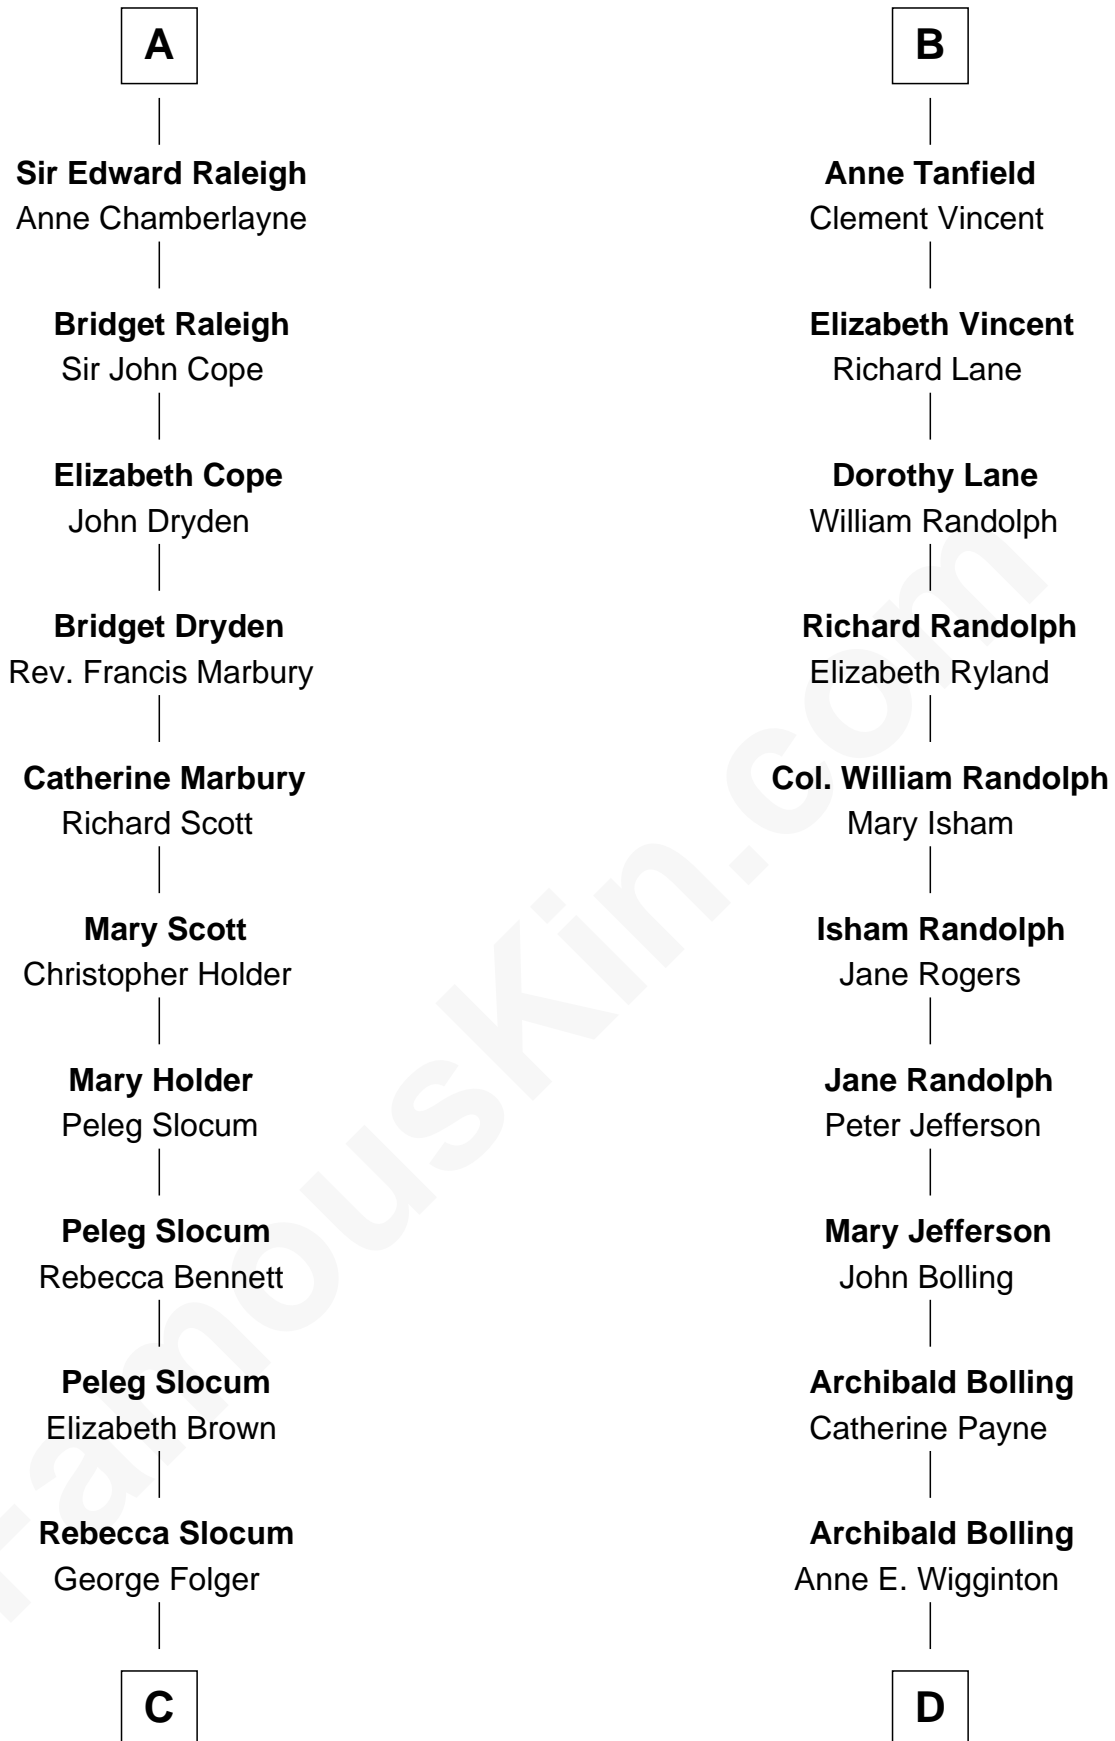

FamousKin.com

Relationship Chart of

Henry Clay Folger

Founder of Folger Shakespeare Library and Chairman of Standard Oil

18th cousin 1 time removed of

Edith (Bolling) Wilson

First Lady of President Woodrow Wilson

Sir Hugh I de Audley

Iseult de Mortimer

C

Samuel Brown Folger

Nancy F. Hiller

Henry Clay Folger

Eliza Jane Clark

Henry Clay Folger